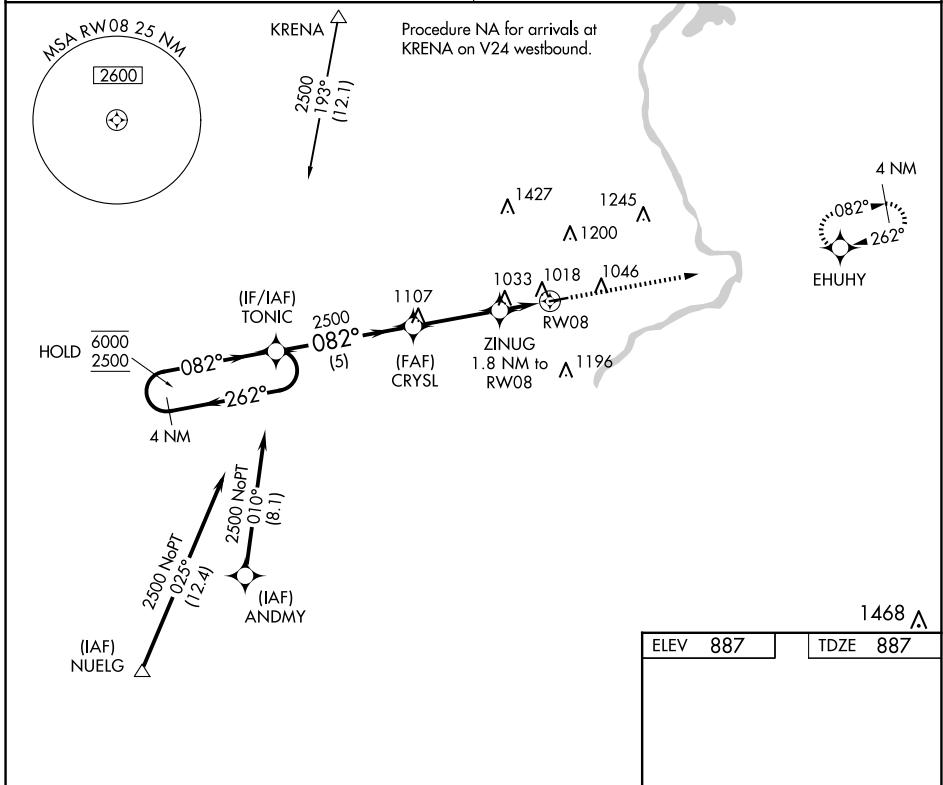

APP CRS	Rwy Ldg	<b>3800</b>
<b>082°</b>	TDZE	<b>887</b>
	Apt Elev	<b>887</b>

# RNAV (GPS) RWY 8

LAKE IN THE HILLS (3CK)

RNP APCH - GPS.	MISSED APPROACH: Climb to 2500 direct EHUHY and hold.
▽ NA Rwy 8 helicopter visibility reduction below 3/4 SM NA.	

CHICAGO APP CON <b>120.55 306.925</b>	UNICOM <b>123.05 (CTAF) 0</b>
--	----------------------------------

CATEGORY	A	B	C	D
LNAV MDA	1300-1	413 (500-1)	1300-1 1/8 413 (500-1 1/8)	NA

EC-3, 14 MAY 2026 to 11 JUN 2026

EC-3, 14 MAY 2026 to 11 JUN 2026