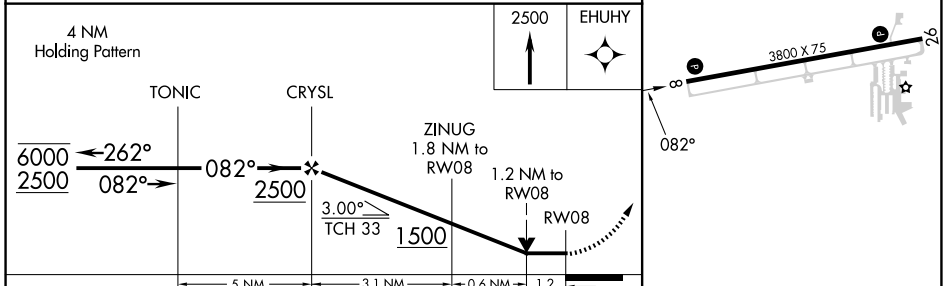

APP CRS	Rwy Ldg	<b>3800</b>
<b>082°</b>	TDZE	<b>887</b>
	Apt Elev	<b>887</b>

# RNAV (GPS) RWY 8

LAKE IN THE HILLS (3CK)

RNP APCH - GPS.	MISSED APPROACH: Climb to 2500 direct EHUHY and hold.
▽ NA Rwy 8 helicopter visibility reduction below 3/4 SM NA.	

CHICAGO APP CON <b>120.55 306.925</b>	UNICOM <b>123.05 (CTAF) 0</b>
--	----------------------------------