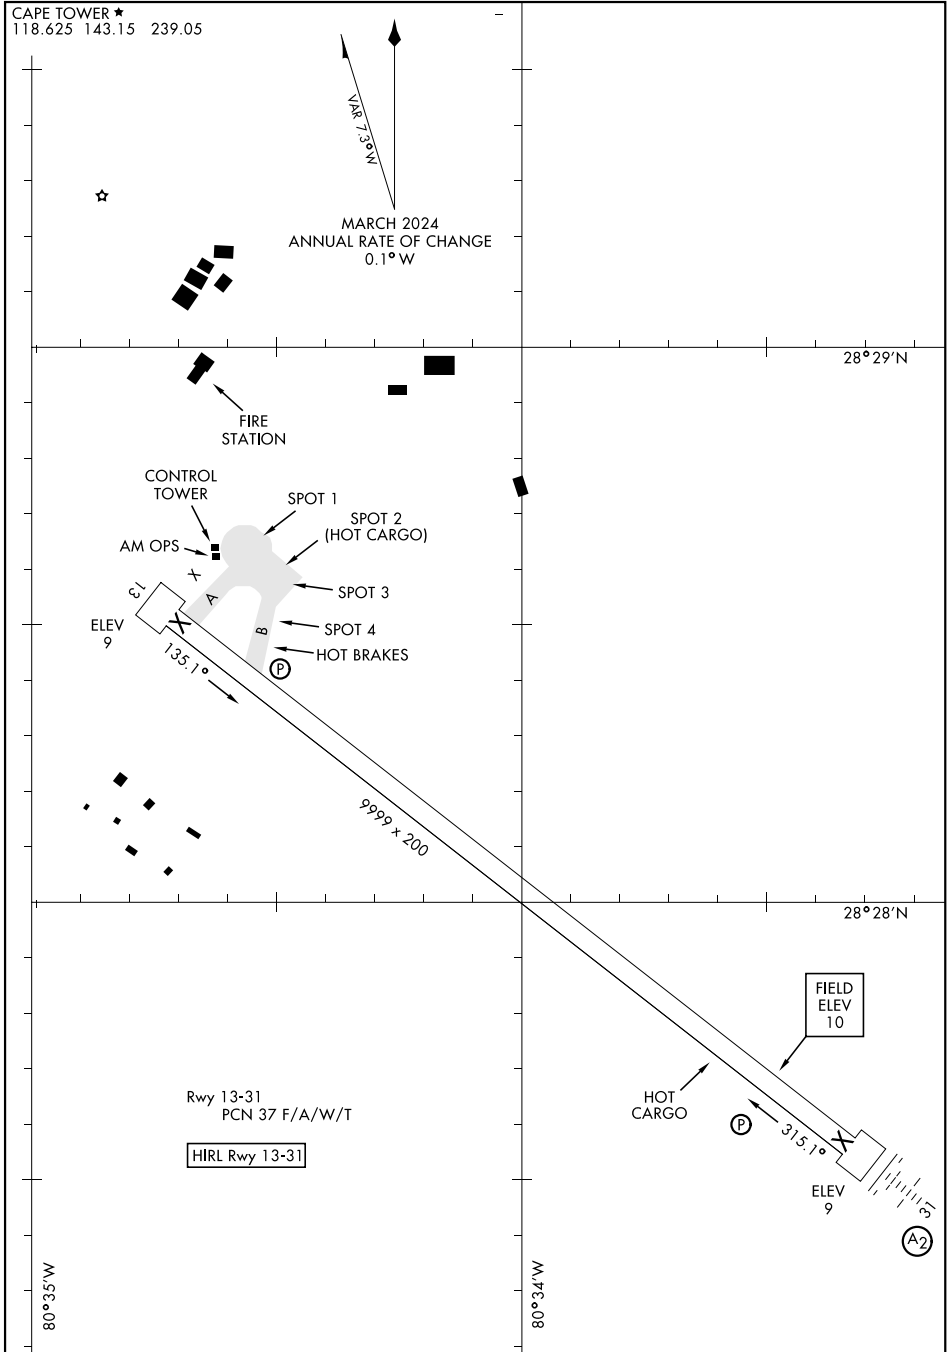

# AIRPORT DIAGRAM

[USAF]

COCOA BEACH, FLORIDA

# AIRPORT DIAGRAM

COCOA BEACH, FLORIDA  
CAPE CANAVERAL SFS SKID STRIP (KXMR)