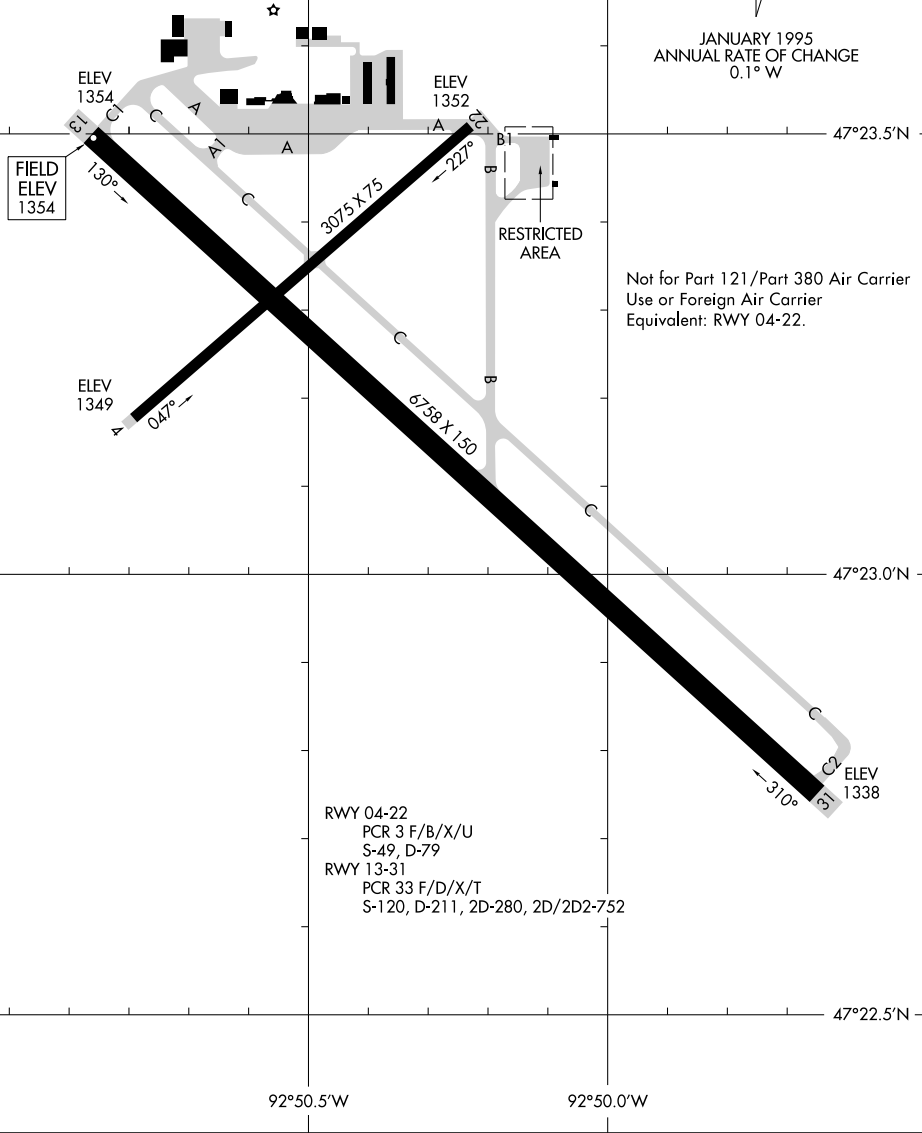

# AIRPORT DIAGRAM

AL-5159 (FAA)

RANGE RGNL (HIB)  
HIBBING, MINNESOTA

ASOS  
126.425  
CTAF/UNICOM  
123.000  
CLNC DEL  
127.4

JANUARY 1995  
ANNUAL RATE OF CHANGE  
0.1° W

Not for Part 121/Part 380 Air Carrier  
Use or Foreign Air Carrier  
Equivalent: RWY 04-22.

RWY 04-22  
PCR 3 F/B/X/U  
S-49, D-79  
RWY 13-31  
PCR 33 F/D/X/T  
S-120, D-211, 2D-280, 2D/2D2-752

NC-1, 14 MAY 2026 to 11 JUN 2026

NC-1, 14 MAY 2026 to 11 JUN 2026