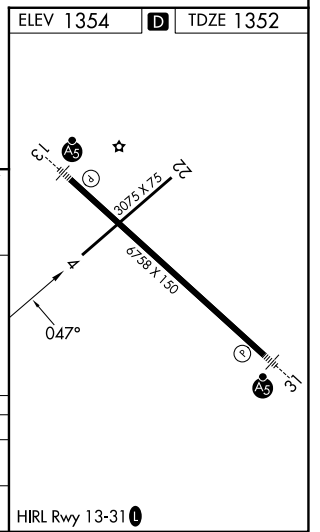

APP CRS	Rwy Ldg	3075
047°	TDZE	1352
	Apt Elev	1354

RNAV (GPS) RWY 4

RANGE RGNL (HIB)

RNP APCH - GPS.	MISSED APPROACH: Climb to 3500 direct SAGOY and hold.
▼ Rwy 4 helicopter visibility reduction below 3/4 SM NA. VDP NA when using Eveleth altimeter setting. When local altimeter setting not received, use Eveleth altimeter setting and increase all MDAs 40 feet. ⚠ -40°C	

ASOS 126.425	DULUTH APP CON 125.45 233.7	UNICOM 123.0 (CTAF) 0

CATEGORY	A	B	C	D
LNAV MDA	1780-1	428 (500-1)		NA
CIRCLING	1900-1	546 (600-1)		NA

NC-1, 14 MAY 2026 to 11 JUN 2026

NC-1, 14 MAY 2026 to 11 JUN 2026