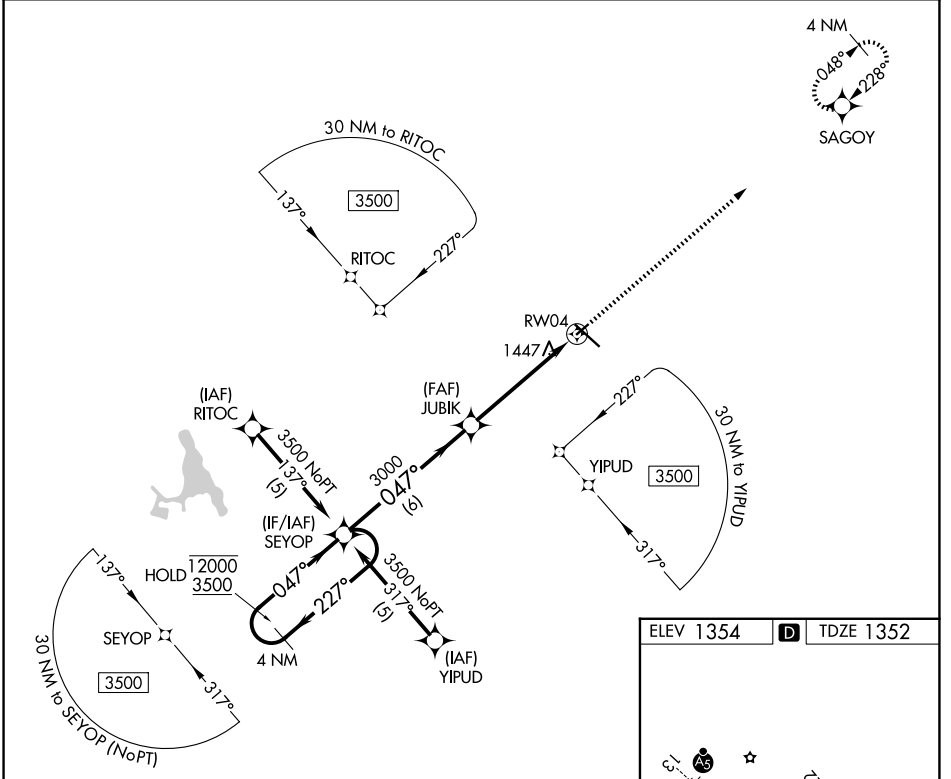

APP CRS	Rwy Ldg	<b>3075</b>
<b>047°</b>	TDZE	<b>1352</b>
	Apt Elev	<b>1354</b>

# RNAV (GPS) RWY 4

RANGE RGNL (HIB)

RNP APCH - GPS.	MISSED APPROACH: Climb to 3500 direct SAGOY and hold.
<p>▼ Rwy 4 helicopter visibility reduction below 3/4 SM NA. VDP NA when using Eveleth altimeter setting. When local altimeter setting not received, use Eveleth altimeter setting and increase all MDAs 40 feet.</p> <p>⚠ -40°C</p>	

ASOS <b>126.425</b>	DULUTH APP CON <b>125.45 233.7</b>	UNICOM <b>123.0 (CTAF) 0</b>
------------------------	---------------------------------------	---------------------------------

CATEGORY	A	B	C	D
LNAV MDA	1780-1	428 (500-1)		NA
CIRCLING	1900-1	546 (600-1)		NA

NC-1, 14 MAY 2026 to 11 JUN 2026

NC-1, 14 MAY 2026 to 11 JUN 2026