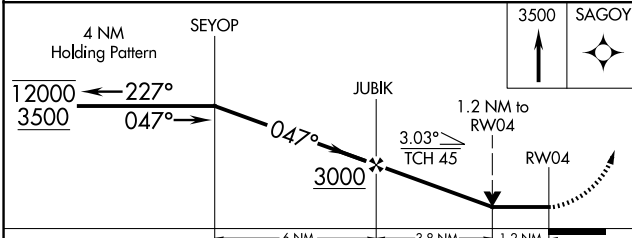

APP CRS	Rwy Ldg	3075
047°	TDZE	1352
	Apt Elev	1354

RNAV (GPS) RWY 4

RANGE RGNL (HIB)

RNP APCH - GPS.	MISSED APPROACH: Climb to 3500 direct SAGOY and hold.
▼ Rwy 4 helicopter visibility reduction below 3/4 SM NA. VDP NA when using Eveleth altimeter setting. When local altimeter setting not received, use Eveleth altimeter setting and increase all MDAs 40 feet. ⚠ -40°C	

ASOS 126.425	DULUTH APP CON 125.45 233.7	UNICOM 123.0 (CTAF) 0

CATEGORY	A	B	C	D
LNAV MDA	1780-1	428 (500-1)		NA
CIRCLING	1900-1	546 (600-1)		NA

NC-1, 14 MAY 2026 to 11 JUN 2026

NC-1, 14 MAY 2026 to 11 JUN 2026