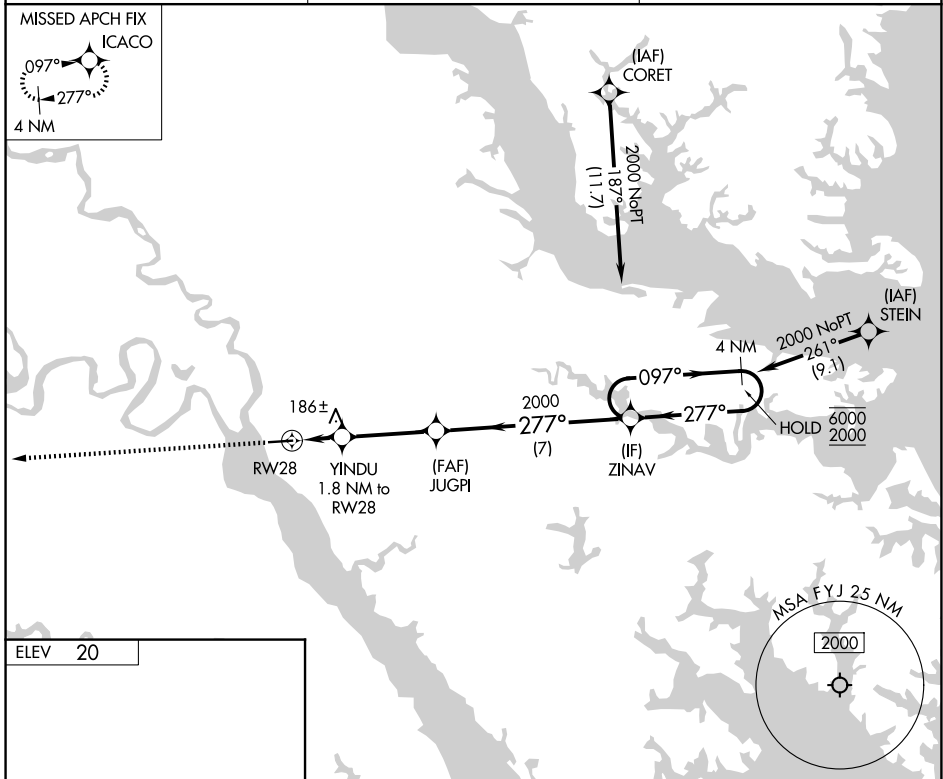

APP CRS 277°	Rwy Ldg TDZE Apt Elev	N/A N/A 20
------------------------	-----------------------------	-------------------------

RNAV (GPS)-B

MIDDLE PENINSULA RGNL (F'YJ)

RNP APCH.		MISSED APPROACH: Climb to 2000 direct ICACO and hold.
AWOS-3 132.825	POTOMAC APP CON 126.4 282.375	UNICOM 123.0 (CTAF) ①

2000	ICACO	4 NM Holding Pattern			
YINDU 1.8 NM to RW28	JUGPI	ZINAV			
RW28	YINDU 1.8 NM to RW28	JUGPI	ZINAV		
1.8 NM	3.4 NM	7 NM			
740	2000	277°	097°	6000	2000
3.50° TCH 53					
CATEGORY	A	B	C	D	
CIRCLING	480-1 460 (500-1)	620-1 600 (600-1)	NA		

NE-3, 14 MAY 2026 to 11 JUN 2026

NE-3, 14 MAY 2026 to 11 JUN 2026