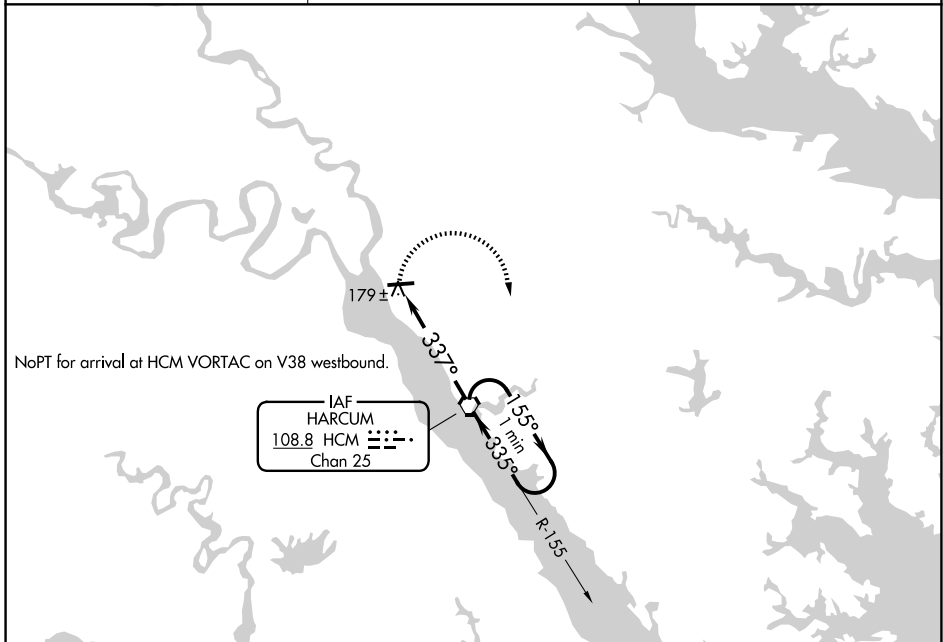

VORTAC HCM 108.8 Chan 25	APP CRS 337°	Rwy Ldg TDZE Apt Elev	N/A N/A 20
--	------------------------	-----------------------------	---------------------------------------

VOR-A

MIDDLE PENINSULA RGNL (F'YJ)

⚠ When local altimeter setting not received, use Newport News altimeter setting and increase all MDA 80 feet.

MISSED APPROACH: Climbing right turn to 1700 direct HCM VORTAC and hold.

AWOS-3 132.825	POTOMAC APP CON 126.4 282.375	UNICOM 123.0 (CTAF) 0
--------------------------	---	---------------------------------

NE-3, 14 MAY 2026 to 11 JUN 2026

NE-3, 14 MAY 2026 to 11 JUN 2026

MIRL Rwy 10-28 0
REIL Rwys 10 and 28 0

FAF to MAP 4.8 NM					
Knots	60	90	120	150	180
Min:Sec	4:48	3:12	2:24	1:55	1:36

CATEGORY	A	B	C	D
CIRCLING	480-1 460 (500-1)	620-1 600 (600-1)	NA	