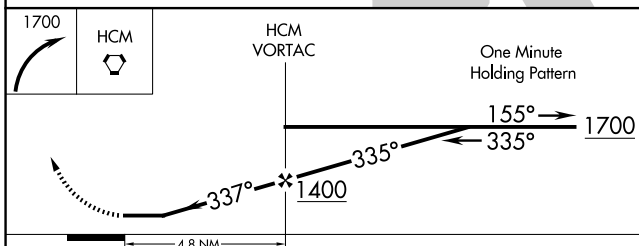

⚠ When local altimeter setting not received, use Newport News altimeter setting and increase all MDA 80 feet.

MISSED APPROACH: Climbing right turn to 1700 direct HCM VORTAC and hold.

AWOS-3 132.825	POTOMAC APP CON 126.4 282.375	UNICOM 123.0 (CTAF) 0
--------------------------	---	---------------------------------

NE-3, 14 MAY 2026 to 11 JUN 2026

NE-3, 14 MAY 2026 to 11 JUN 2026

MIRL Rwy 10-28 0
REIL Rwys 10 and 28 0

FAF to MAP 4.8 NM					
Knots	60	90	120	150	180
Min:Sec	4:48	3:12	2:24	1:55	1:36

CATEGORY	A	B	C	D
CIRCLING	480-1 460 (500-1)	620-1 600 (600-1)	NA	