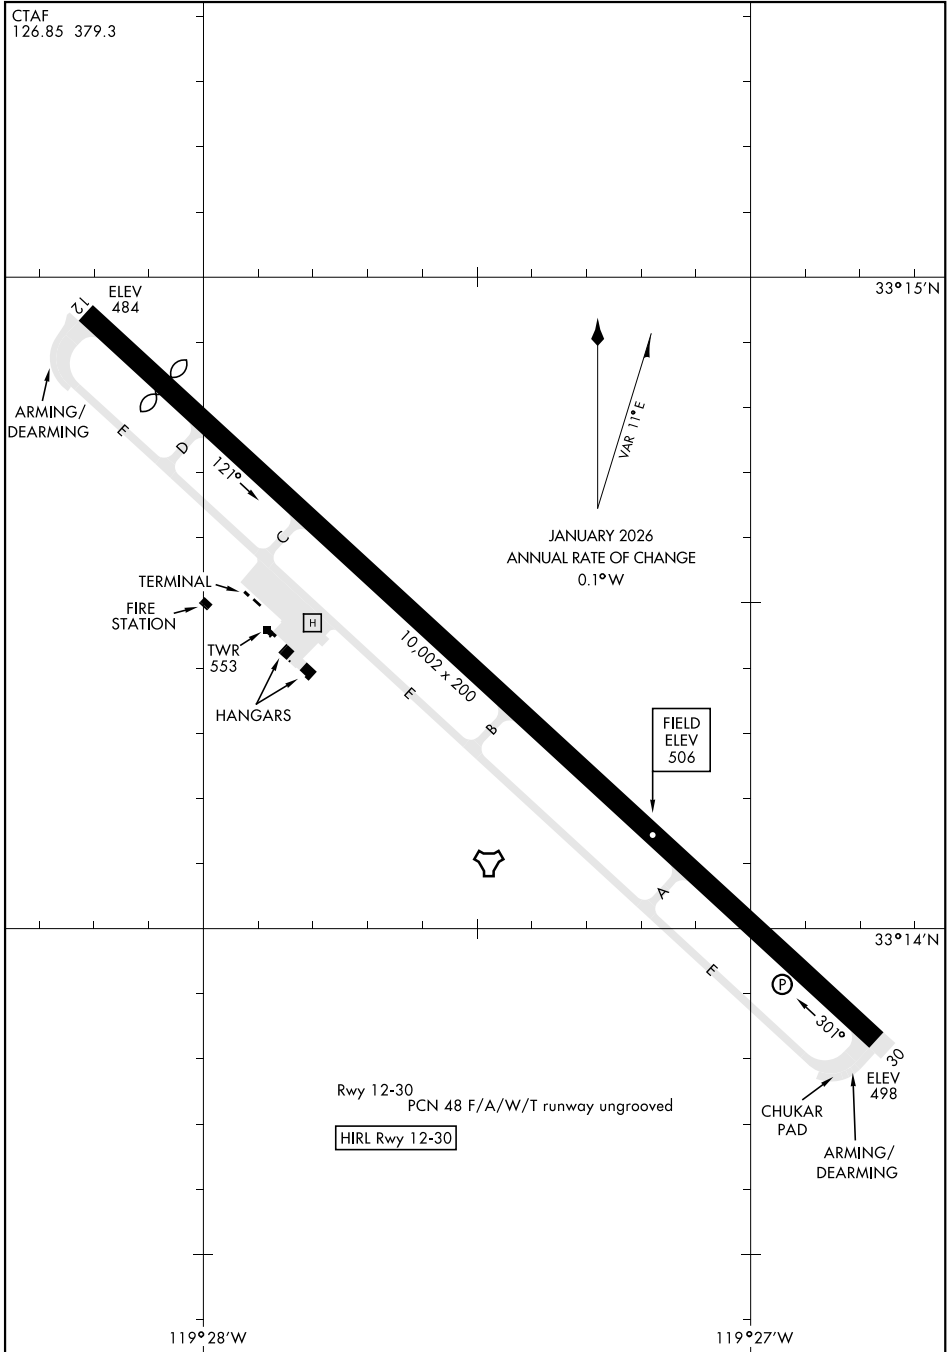

26078

AIRPORT DIAGRAM

[USN]

SAN NICOLAS ISLAND NOLF (KNSI)

SAN NICOLAS ISLAND, CALIFORNIA

CTAF
126.85 379.3

SW-3, 14 MAY 2026 to 11 JUN 2026

SW-3, 14 MAY 2026 to 11 JUN 2026

AIRPORT DIAGRAM

SAN NICOLAS ISLAND, CALIFORNIA

SAN NICOLAS ISLAND NOLF (KNSI)