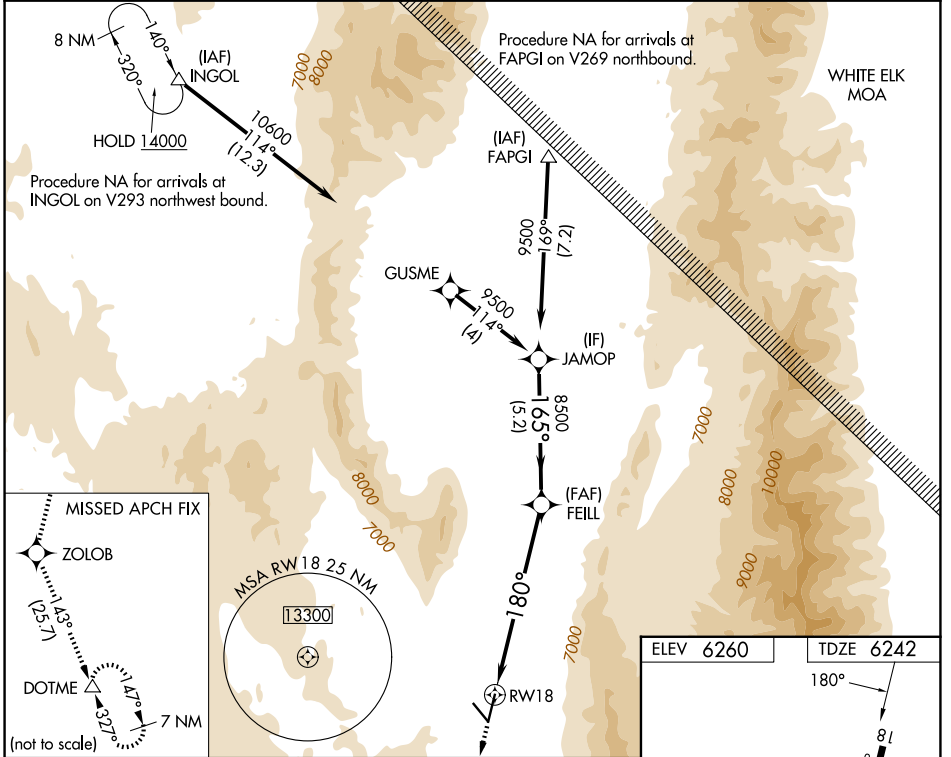

WAAS CH 42823 W18A	APP CRS 180°	Rwy Ldg TDZE Apt Elev	6017 6242 6260
--	------------------------	-----------------------------	---

RNAV (GPS) RWY 18

ELY/YELLAND FLD (ELY)

RNP APCH.		MISSED APPROACH: Climb to 12000 direct ZOLOB and on track 143° to DOTME and hold.	
<p>▽ Baro-VNAV NA. Circling Rwy 30 NA at night. Circling NA for Cats A and B southwest of Rwy 12 and west of Rwy 36. Circling NA for Cats C and D southwest of Rwy 12 and east of Rwy 18.</p>			
ASOS 120.625	SALT LAKE CENTER 133.45 317.625	UNICOM 122.8 (CTAF) 0	

CATEGORY	A	B	C	D
LPV DA		6652-1 $\frac{1}{8}$	410 (400-1 $\frac{1}{8}$)	
LNAV/VNAV DA		7274-4	1032 (1100-4)	
LNAV MDA	7140-1 $\frac{1}{4}$	898 (900-1 $\frac{1}{4}$)	7140-2 $\frac{1}{2}$	898 (900-2 $\frac{1}{2}$)
CIRCLING	7140-1 $\frac{1}{4}$	880 (900-1 $\frac{1}{4}$)	7140-2 $\frac{1}{2}$ 880 (900-2 $\frac{1}{2}$)	8220-3 1960 (2000-3)

MIRL Rwy 12-30 **0**

HIRL Rwy 18-36 **0**

REIL Rwys 18 and 36 **0**

SW-4, 14 MAY 2026 to 11 JUN 2026

SW-4, 14 MAY 2026 to 11 JUN 2026