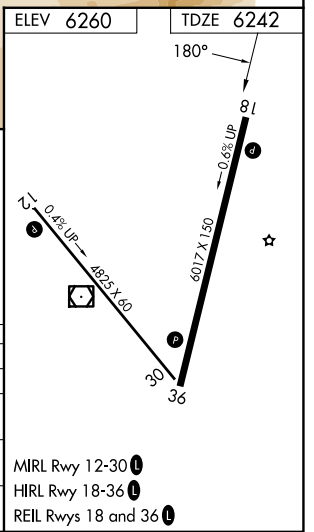

WAAS CH 42823 W18A	APP CRS 180°	Rwy Ldg TDZE Apt Elev	6017 6242 6260
--	------------------------	-----------------------------	---

RNAV (GPS) RWY 18

ELY/YELLAND FLD (ELY)

RNP APCH.		MISSED APPROACH: Climb to 12000 direct ZOLOB and on track 143° to DOTME and hold.	
<p>▽ Baro-VNAV NA. Circling Rwy 30 NA at night. Circling NA for Cats A and B southwest of Rwy 12 and west of Rwy 36. Circling NA for Cats C and D southwest of Rwy 12 and east of Rwy 18.</p>			
ASOS 120.625	SALT LAKE CENTER 133.45 317.625	UNICOM 122.8 (CTAF) 0	

CATEGORY	A	B	C	D
LPV DA		6652-1 $\frac{1}{8}$	410 (400-1 $\frac{1}{8}$)	
LNAV/VNAV DA		7274-4	1032 (1100-4)	
LNAV MDA	7140-1 $\frac{1}{4}$	898 (900-1 $\frac{1}{4}$)	7140-2 $\frac{1}{2}$	898 (900-2 $\frac{1}{2}$)
CIRCLING	7140-1 $\frac{1}{4}$	880 (900-1 $\frac{1}{4}$)	7140-2 $\frac{1}{2}$ 880 (900-2 $\frac{1}{2}$)	8220-3 1960 (2000-3)

MIRL Rwy 12-30 **0**

HIRL Rwy 18-36 **0**

REIL Rwys 18 and 36 **0**

SW-4, 14 MAY 2026 to 11 JUN 2026

SW-4, 14 MAY 2026 to 11 JUN 2026