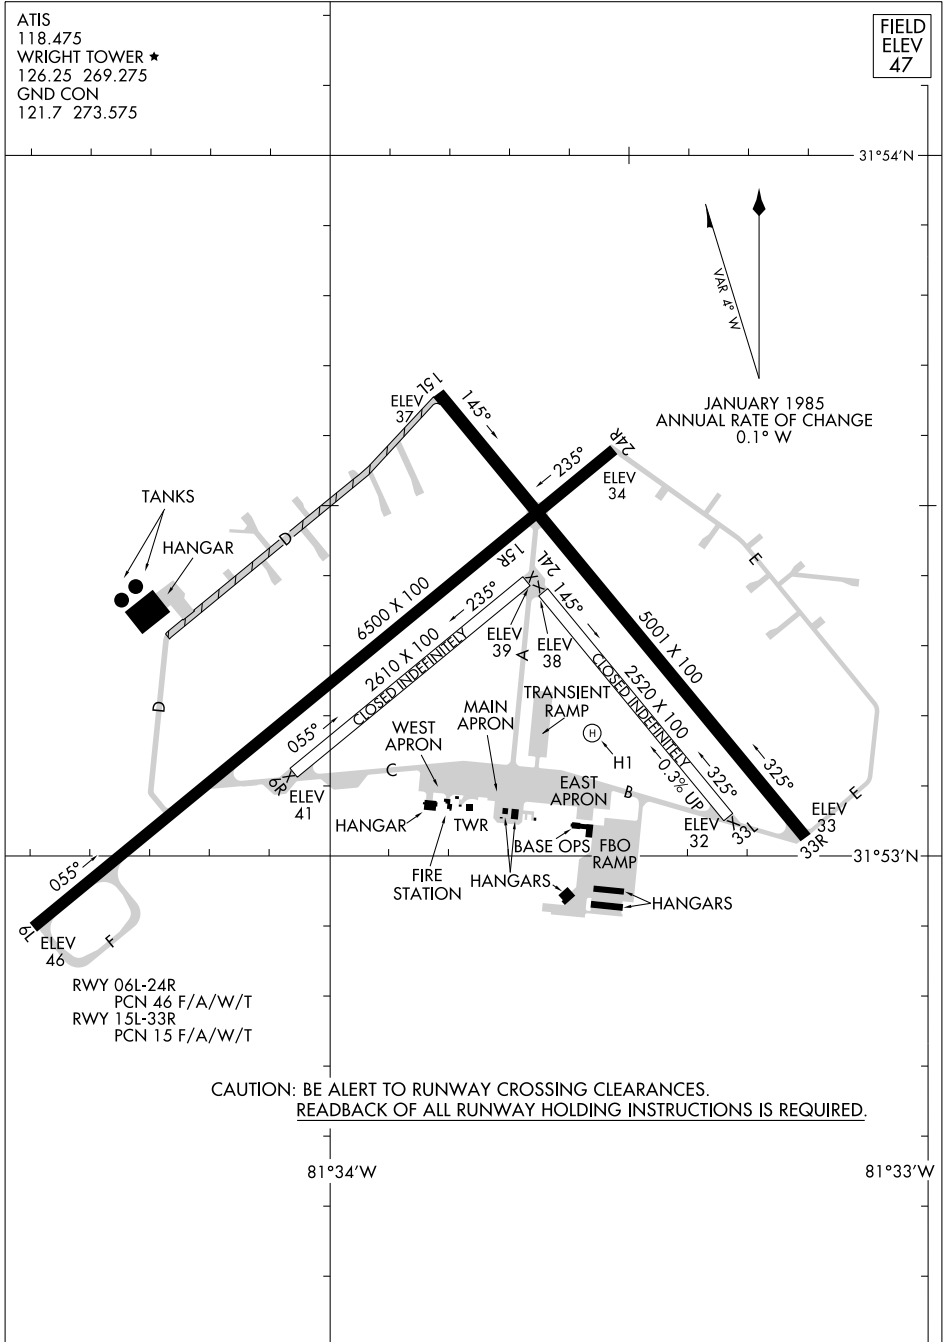

26134

AIRPORT DIAGRAM

WRIGHT AAF (FORT STEWART)/MIDCOAST RGNL (LHW)

AL-5170 (FAA)

FORT STEWART(HINESVILLE), GEORGIA

ATIS
 118.475
 WRIGHT TOWER ★
 126.25 269.275
 GND CON
 121.7 273.575

FIELD
 ELEV
 47

SE-4, 14 MAY 2026 to 11 JUN 2026

SE-4, 14 MAY 2026 to 11 JUN 2026

**CAUTION: BE ALERT TO RUNWAY CROSSING CLEARANCES.
 READBACK OF ALL RUNWAY HOLDING INSTRUCTIONS IS REQUIRED.**

AIRPORT DIAGRAM

26134

FORT STEWART(HINESVILLE), GEORGIA

WRIGHT AAF (FORT STEWART)/MIDCOAST RGNL (LHW)