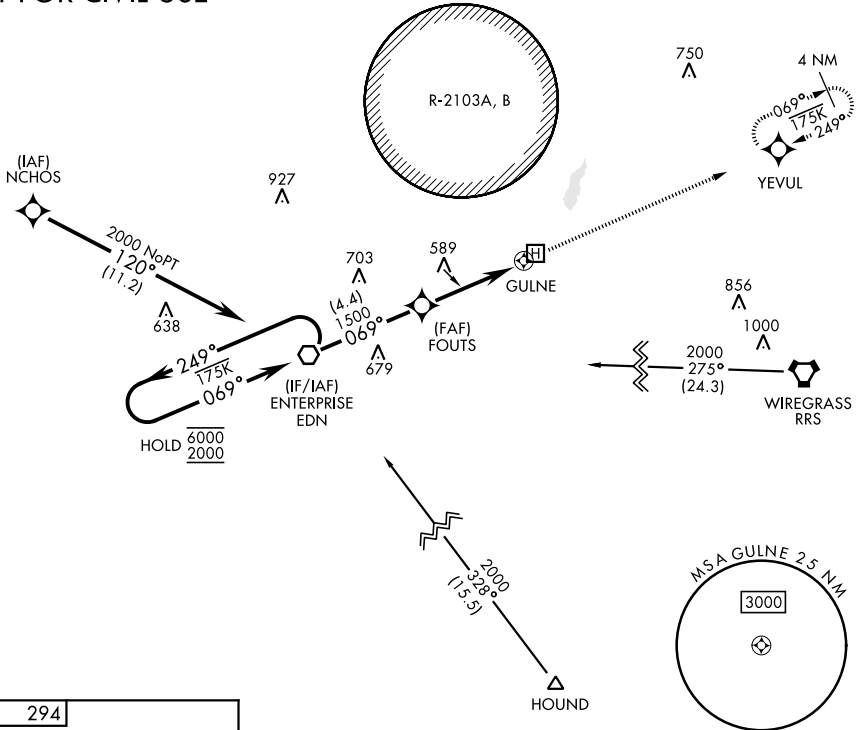

COPTER RNAV (GPS) 069°

LOWE AHP (FORT RUCKER) (KLOR)

[USA]

APCH CRS 069°	Rwy Idg TDZE Arprt Elev	N/A N/A 294
-------------------------	-------------------------------	-------------------

RNP APCH - GPS

When local altimeter setting not received, use Cairns AAF altimeter setting.
Visibility reduction by helicopters NA. Limit all segments to 90 KIAS.

MISSED APPROACH: Climb to 2000 direct YEVUL and hold.

ATIS 361.1	CAIRNS APP CON 133.45 239.275	LOWE TOWER ★ 141.3 289.15	GND CON 357.15
----------------------	---	-------------------------------------	--------------------------

NOT FOR CIVIL USE

CATEGORY	COPTER		
LNAV MDA	840-1	546	(600-1)
CAIRNS AAF ALTIMETER SETTING MINIMUMS			
LNAV MDA	860-1	566	(600-1)

COPTER RNAV (GPS) 069°

SE-4, 14 MAY 2026 to 11 JUN 2026

SE-4, 14 MAY 2026 to 11 JUN 2026