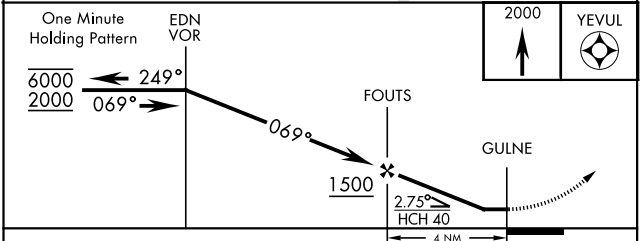

COPTER RNAV (GPS) 069°

LOWE AHP (FORT RUCKER) (KLOR)

[USA]

APCH CRS 069°	Rwy Idg TDZE Arprt Elev	N/A N/A 294

RNP APCH - GPS

When local altimeter setting not received, use Cairns AAF altimeter setting.
Visibility reduction by helicopters NA. Limit all segments to 90 KIAS.

MISSED APPROACH: Climb to 2000 direct YEVUL and hold.

ATIS 361.1	CAIRNS APP CON 133.45 239.275	LOWE TOWER ★ 141.3 289.15	GND CON 357.15

NOT FOR CIVIL USE

CATEGORY	COPTER		
LNAV MDA	840-1	546	(600-1)
CAIRNS AAF ALTIMETER SETTING MINIMUMS			
LNAV MDA	860-1	566	(600-1)

COPTER RNAV (GPS) 069°

SE-4, 14 MAY 2026 to 11 JUN 2026

SE-4, 14 MAY 2026 to 11 JUN 2026