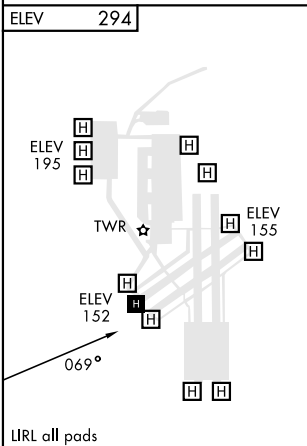

COPTER RNAV (GPS) 069°

LOWE AHP (FORT RUCKER) (KLOR)

[USA]

APCH CRS 069°	Rwy Idg TDZE Arprt Elev	N/A N/A 294

RNP APCH - GPS

When local altimeter setting not received, use Cairns AAF altimeter setting.
Visibility reduction by helicopters NA. Limit all segments to 90 KIAS.

MISSED APPROACH: Climb to 2000 direct YEVUL and hold.

ATIS 361.1	CAIRNS APP CON 133.45 239.275	LOWE TOWER ★ 141.3 289.15	GND CON 357.15

NOT FOR CIVIL USE

CATEGORY	COPTER		
LNAV MDA	840-1	546	(600-1)
CAIRNS AAF ALTIMETER SETTING MINIMUMS			
LNAV MDA	860-1	566	(600-1)

COPTER RNAV (GPS) 069°

SE-4, 14 MAY 2026 to 11 JUN 2026

SE-4, 14 MAY 2026 to 11 JUN 2026