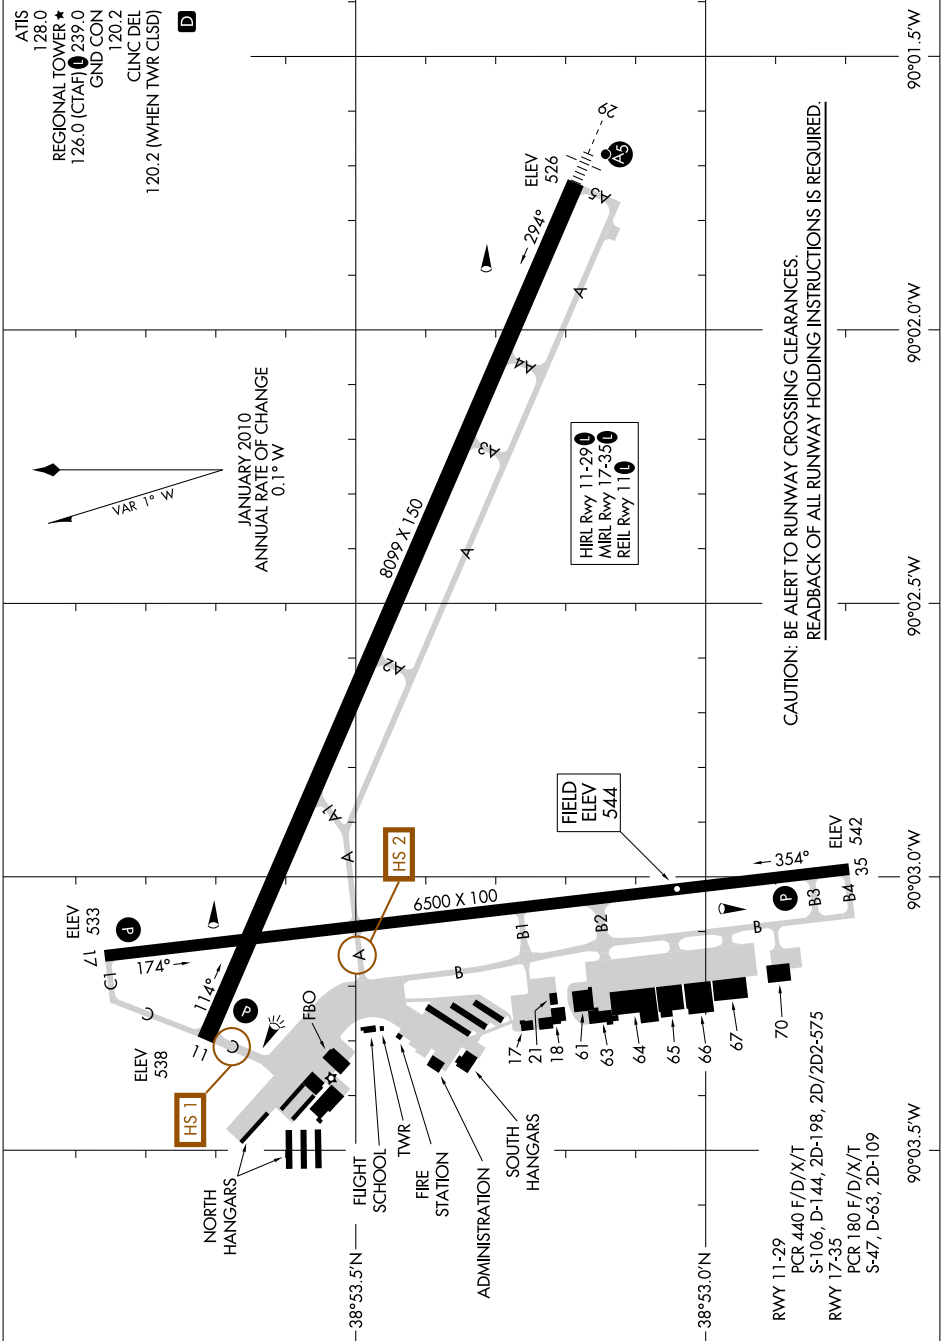

AIRPORT DIAGRAM

AL-5178 (FAA)

ST LOUIS RGNL (ALN)
ALTON/ST LOUIS, ILLINOIS

EC-3, 14 MAY 2026 to 11 JUN 2026

EC-3, 14 MAY 2026 to 11 JUN 2026

AIRPORT DIAGRAM

ALTON/ST LOUIS, ILLINOIS
ST LOUIS RGNL (ALN)