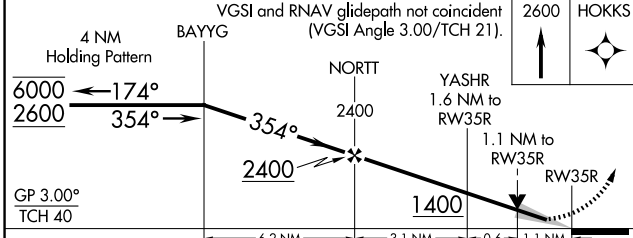

WAAS CH 78147 W35B	APP CRS 354°	Rwy Ldg 3901 TDZE 844 Apt Elev 845
--	------------------------	---

RNAV (GPS) RWY 35R

GRAND FORKS INTL (GFK)

RNP APCH - GPS.

⚠ For uncompensated Baro-VNAV systems, LNAV/VNAV NA below -22°C or above 54°C.

MISSED APPROACH: Climb to 2600 direct HOKKS and hold.

ATIS 119.4	GRAND FORKS APP CON * 118.1 318.1	GRAND FORKS TOWER * 118.4 (CTAF) 350.35	GND CON 124.575	UNICOM 122.95
----------------------	---	---	---------------------------	-------------------------