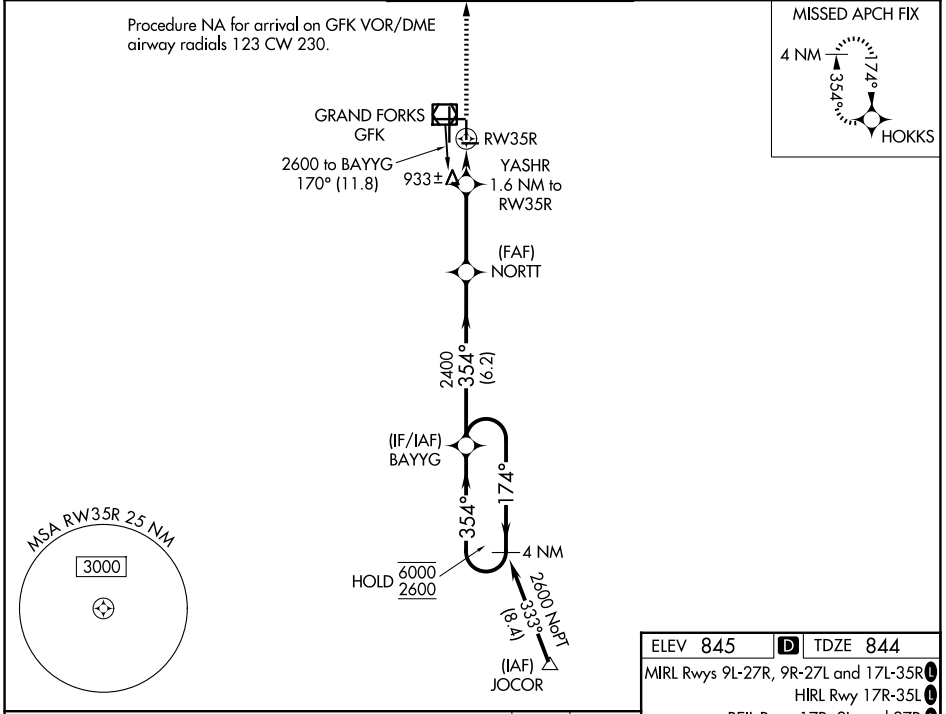

WAAS CH 78147 W35B	APP CRS 354°	Rwy Ldg 3901 TDZE 844 Apt Elev 845
--	------------------------	---

RNAV (GPS) RWY 35R

GRAND FORKS INTL (GFK)

RNP APCH - GPS.

⚠ For uncompensated Baro-VNAV systems, LNAV/VNAV NA below -22°C or above 54°C.

MISSED APPROACH: Climb to 2600 direct HOKKS and hold.

ATIS 119.4	GRAND FORKS APP CON * 118.1 318.1	GRAND FORKS TOWER * 118.4 (CTAF) 350.35	GND CON 124.575	UNICOM 122.95
----------------------	---	---	---------------------------	-------------------------

CATEGORY	A	B	C	D
LPV DA		1044- ³ / ₄	200 (200- ³ / ₄)	
LNAV/VNAV DA		1094- ³ / ₄	250 (300- ³ / ₄)	
LNAV MDA		1200-1	356 (400-1)	
CIRCLING	1260-1 415 (500-1)	1300-1 455 (500-1)	1400-1½ 555 (600-1½)	1420-2 575 (600-2)