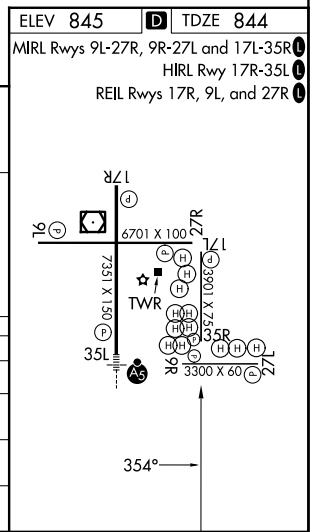

WAAS CH 78147 W35B	APP CRS 354°	Rwy Ldg 3901 TDZE 844 Apt Elev 845
--	------------------------	---

RNAV (GPS) RWY 35R

GRAND FORKS INTL (GFK)

RNP APCH - GPS.

⚠ For uncompensated Baro-VNAV systems, LNAV/VNAV NA below -22°C or above 54°C.

MISSED APPROACH: Climb to 2600 direct HOKKS and hold.

ATIS 119.4	GRAND FORKS APP CON * 118.1 318.1	GRAND FORKS TOWER * 118.4 (CTAF) 350.35	GND CON 124.575	UNICOM 122.95
----------------------	---	---	---------------------------	-------------------------

CATEGORY	A	B	C	D
LPV DA		1044- ³ / ₄	200 (200- ³ / ₄)	
LNAV/VNAV DA		1094- ³ / ₄	250 (300- ³ / ₄)	
LNAV MDA		1200-1	356 (400-1)	
CIRCLING	1260-1 415 (500-1)	1300-1 455 (500-1)	1400-1½ 555 (600-1½)	1420-2 575 (600-2)