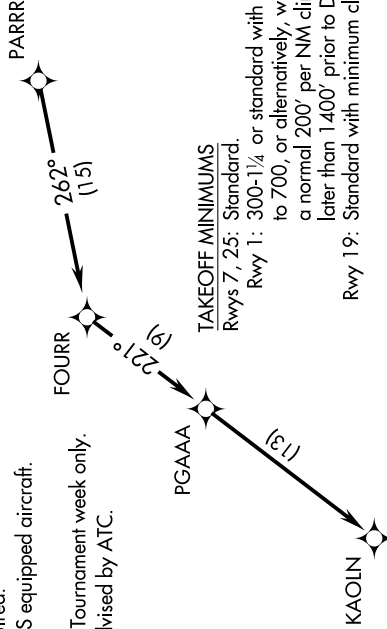

# KAOLN SIX DEPARTURE (RNAV)

AIKEN RGNL (AIK)  
AIKEN, SOUTH CAROLINA

SE-2, 14 MAY 2026 to 11 JUN 2026

CTAF  
122.8  
AUGUSTA DEP CON ★  
119.15 284.625  
CLINC DEL  
126.075

**TOP ALTITUDE:  
ASSIGNED BY ATC**

NOTE: Chart not to scale.

## DEPARTURE ROUTE DESCRIPTION

**TAKEOFF RWYS 1, 7, 19, 25:** Climb on assigned heading for RADAR vectors to PARRR, then on depicted route to KAOLN. Thence. . . .

. . . . maintain altitude assigned by ATC. Expect clearance to filed altitude/flight level within 10 minutes after departure.

# KAOLN SIX DEPARTURE (RNAV)

SE-2, 14 MAY 2026 to 11 JUN 2026