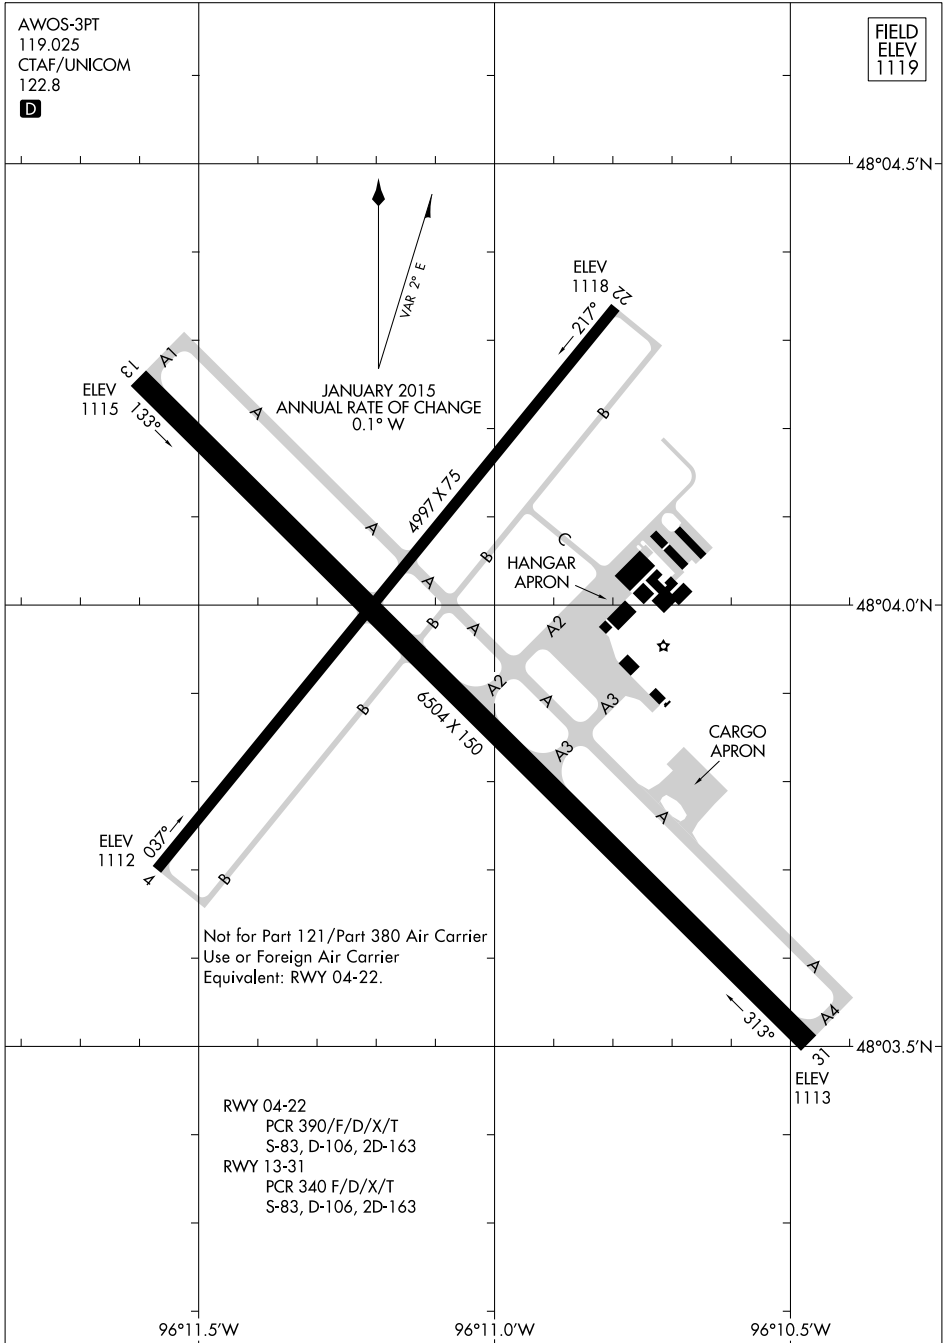

AIRPORT DIAGRAM

AL-5201 (FAA)

THIEF RIVER FALLS RGNL (TVF)
THIEF RIVER FALLS, MINNESOTA

AWOS-3PT
119.025
CTAF/UNICOM
122.8

FIELD
ELEV
1119

NC-1, 14 MAY 2026 to 11 JUN 2026

NC-1, 14 MAY 2026 to 11 JUN 2026

Not for Part 121/Part 380 Air Carrier
Use or Foreign Air Carrier
Equivalent: RWY 04-22.

RWY 04-22
PCR 390/F/D/X/T
S-83, D-106, 2D-163

RWY 13-31
PCR 340 F/D/X/T
S-83, D-106, 2D-163

AIRPORT DIAGRAM

THIEF RIVER FALLS, MINNESOTA
THIEF RIVER FALLS RGNL (TVF)