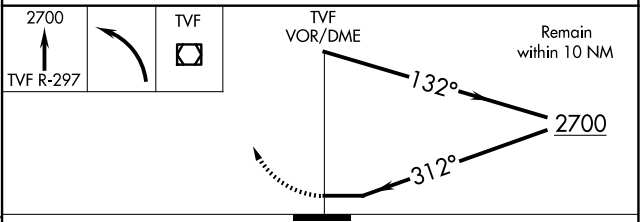

VOR/DME TVF 114.45 Chan 91(Y)	APP CRS 312°	Rwy Ldg TDZE Apt Elev	6304 1114 1119
---	------------------------	-----------------------------	---

VOR RWY 31

THIEF RIVER FALLS RGNL (TVF)

		MISSED APPROACH: Climb to 2700 on TVF R-297 then left turn direct TVF VOR/DME and hold.

CATEGORY	A	B	C	D
S-31	1660-1/2 546 (600-1/2)		1660-1 1/8 546 (600-1 1/8)	
CIRCLING	1660-1 541 (600-1)		1820-2 701 (800-2)	1980-2 3/4 861 (900-2 3/4)

NC-1, 14 MAY 2026 to 11 JUN 2026

NC-1, 14 MAY 2026 to 11 JUN 2026