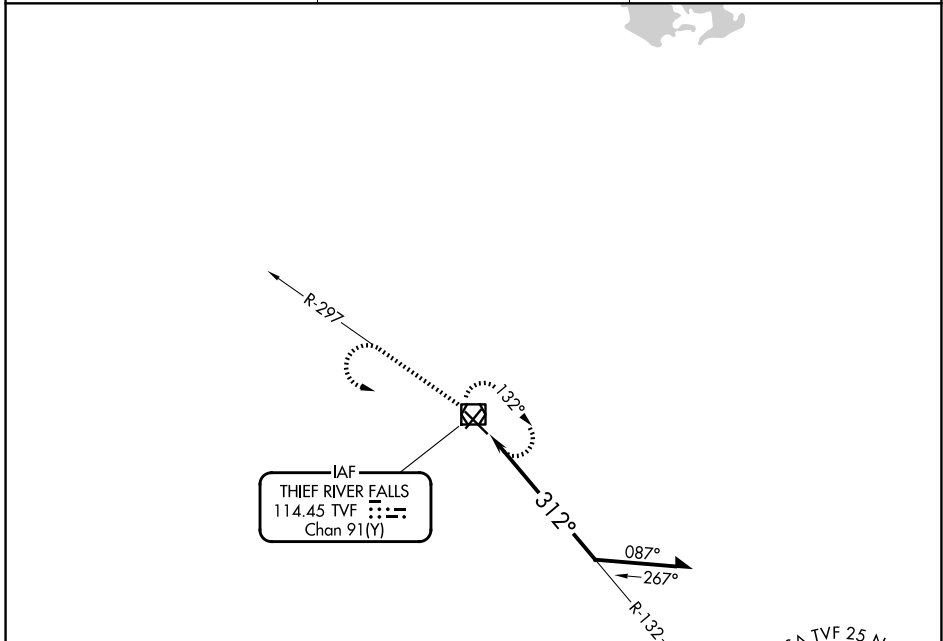

VOR/DME TVF 114.45 Chan 91(Y)	APP CRS 312°	Rwy Ldg TDZE Apt Elev	6304 1114 1119
---	------------------------	-----------------------------	---

VOR RWY 31

THIEF RIVER FALLS RGNL (TVF)

		MISSED APPROACH: Climb to 2700 on TVF R-297 then left turn direct TVF VOR/DME and hold.

AWOS-3PT 119.025	MINNEAPOLIS CENTER 132.15 269.6	UNICOM 122.8 (CTAF)
----------------------------	---	-------------------------------

ELEV 1119	D	TDZE 1114
-----------	----------	-----------

HIRL Rwy 13-31	1
MIRL Rwy 4-22	1
REIL Rwy 4, 13, and 22	1