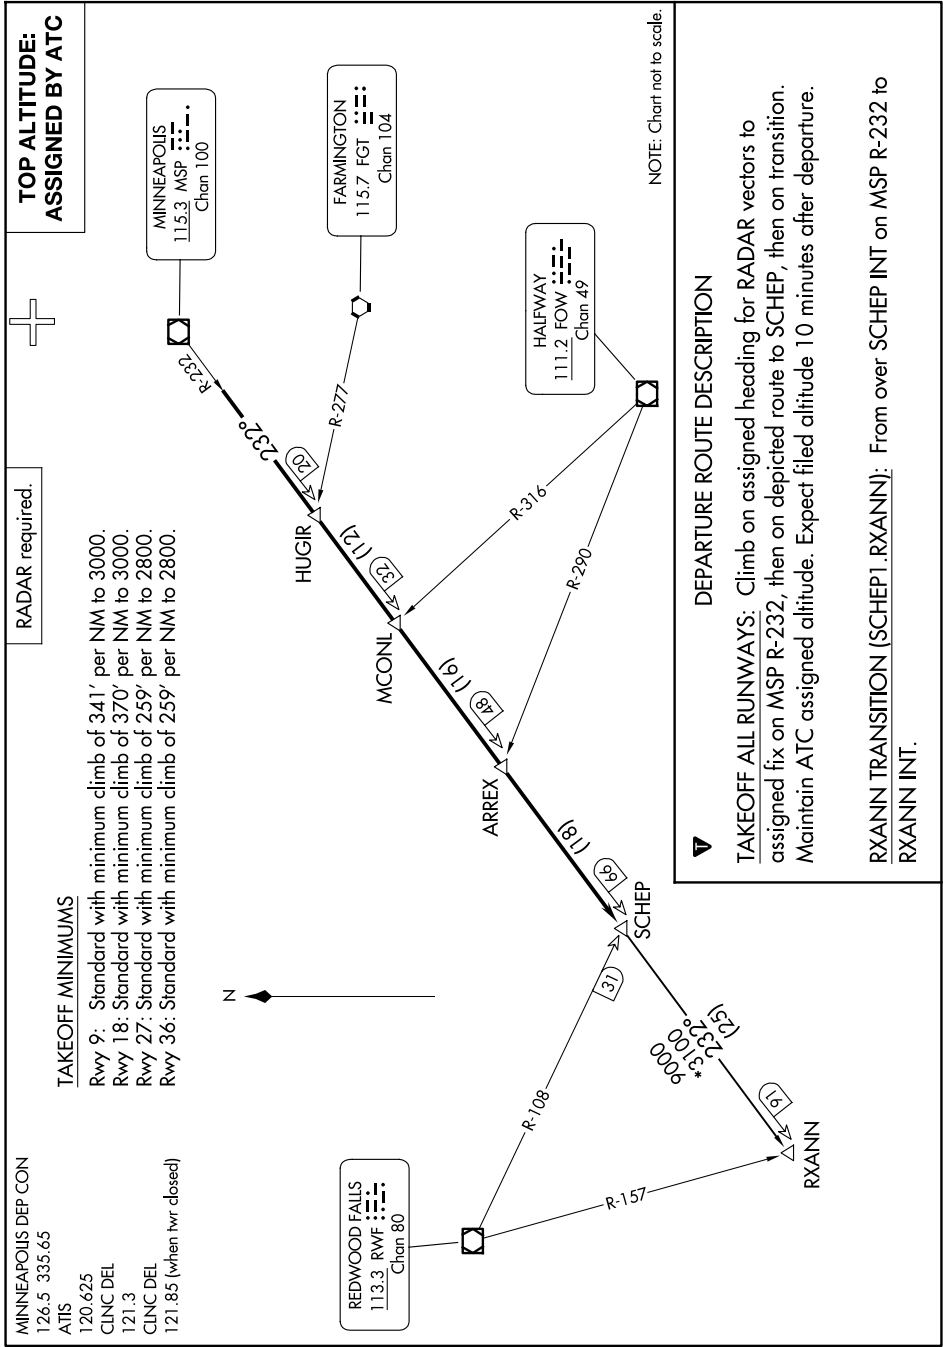

# SCHEP ONE DEPARTURE

NC-1, 14 MAY 2026 to 11 JUN 2026

NC-1, 14 MAY 2026 to 11 JUN 2026