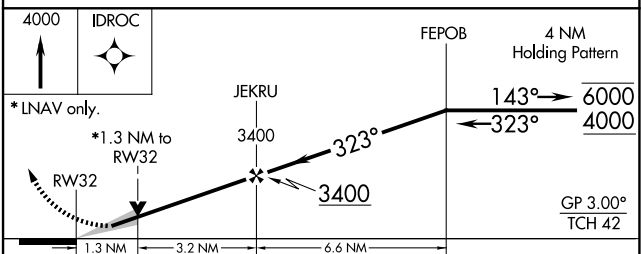

WAAS CH 63223 W32A	APP CRS 323°	Rwy Ldg TDZE 1944 Apt Elev 1961
--	------------------------	---

RNAV (GPS) RWY 32

HASTINGS MUNI (HSI)

RNP APCH.

⚠ For uncompensated Baro-VNAV systems, LNAV/VNAV NA below -18°C or above 54°C. Circling NA for Cat D east of Rwy 14-32.

MISSED APPROACH: Climb to 4000 direct IDROC and hold.

ASOS 120.525	MINNEAPOLIS CENTER 119.4 278.8	UNICOM 122.8 (CTAF) 1
------------------------	--	---------------------------------

ELEV 1961	D	TDZE 1944
-----------	----------	-----------

CATEGORY	A	B	C	D
LPV DA		2194-7/8	250 (300-7/8)	
LNAV/VNAV DA		2386-1 3/8	442 (500-1 3/8)	
LNAV MDA	2380-1	436 (500-1)	2380-1 1/4	436 (500-1 1/4)
CIRCLING	2380-1 419 (500-1)	2540-1 579 (600-1)	2540-1 1/2 579 (600-1 1/2)	2540-2 579 (600-2)