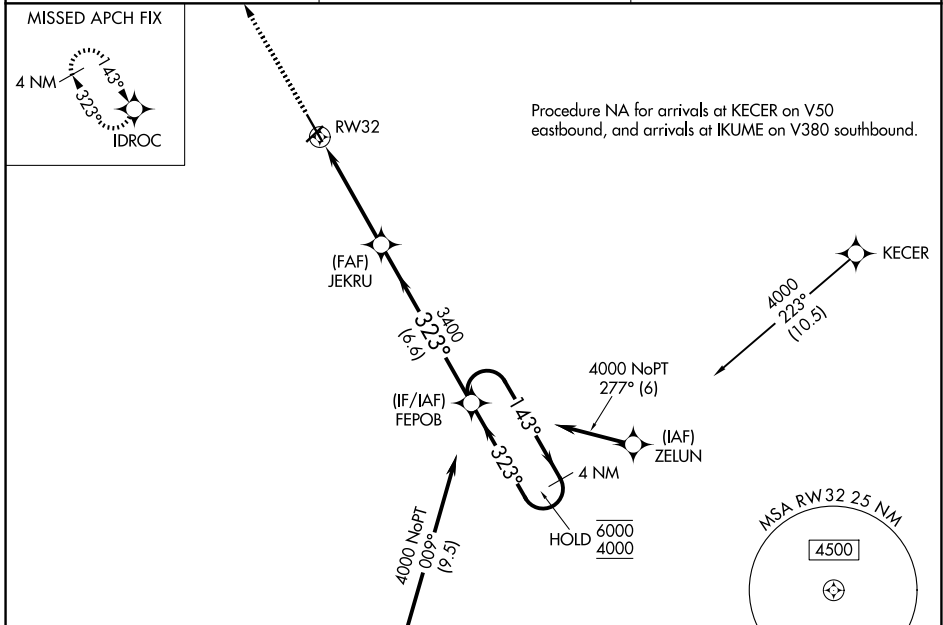

WAAS CH 63223 W32A	APP CRS 323°	Rwy Ldg TDZE 1944 Apt Elev 1961
--	------------------------	---

RNAV (GPS) RWY 32

HASTINGS MUNI (HSI)

RNP APCH.

⚠ For uncompensated Baro-VNAV systems, LNAV/VNAV NA below -18°C or above 54°C. Circling NA for Cat D east of Rwy 14-32.

MISSED APPROACH: Climb to 4000 direct IDROC and hold.

ASOS 120.525	MINNEAPOLIS CENTER 119.4 278.8	UNICOM 122.8 (CTAF) 1
------------------------	--	---------------------------------

ELEV 1961	D	TDZE 1944
-----------	----------	-----------

CATEGORY	A	B	C	D
LPV DA		2194-7/8	250 (300-7/8)	
LNAV/VNAV DA		2386-1 3/8	442 (500-1 3/8)	
LNAV MDA	2380-1	436 (500-1)	2380-1 1/4	436 (500-1 1/4)
CIRCLING	2380-1 419 (500-1)	2540-1 579 (600-1)	2540-1 1/2 579 (600-1 1/2)	2540-2 579 (600-2)

NC-2, 14 MAY 2026 to 11 JUN 2026

NC-2, 14 MAY 2026 to 11 JUN 2026