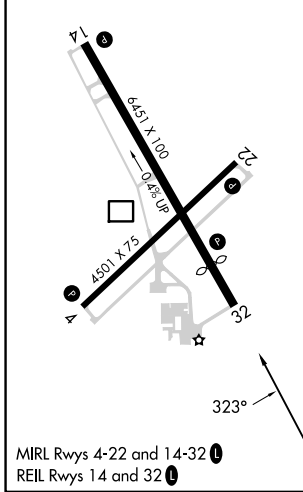

WAAS CH 63223 W32A	APP CRS 323°	Rwy Ldg TDZE 1944 Apt Elev 1961
--	------------------------	---

RNAV (GPS) RWY 32

HASTINGS MUNI (HSI)

RNP APCH.

⚠ For uncompensated Baro-VNAV systems, LNAV/VNAV NA below -18°C or above 54°C. Circling NA for Cat D east of Rwy 14-32.

MISSED APPROACH: Climb to 4000 direct IDROC and hold.

ASOS 120.525	MINNEAPOLIS CENTER 119.4 278.8	UNICOM 122.8 (CTAF) 1
------------------------	--	---------------------------------

ELEV 1961	D	TDZE 1944
-----------	----------	-----------

CATEGORY	A	B	C	D
LPV DA		2194-7/8	250 (300-7/8)	
LNAV/VNAV DA		2386-1 3/8	442 (500-1 3/8)	
LNAV MDA	2380-1	436 (500-1)	2380-1 1/4	436 (500-1 1/4)
CIRCLING	2380-1 419 (500-1)	2540-1 579 (600-1)	2540-1 1/2 579 (600-1 1/2)	2540-2 579 (600-2)