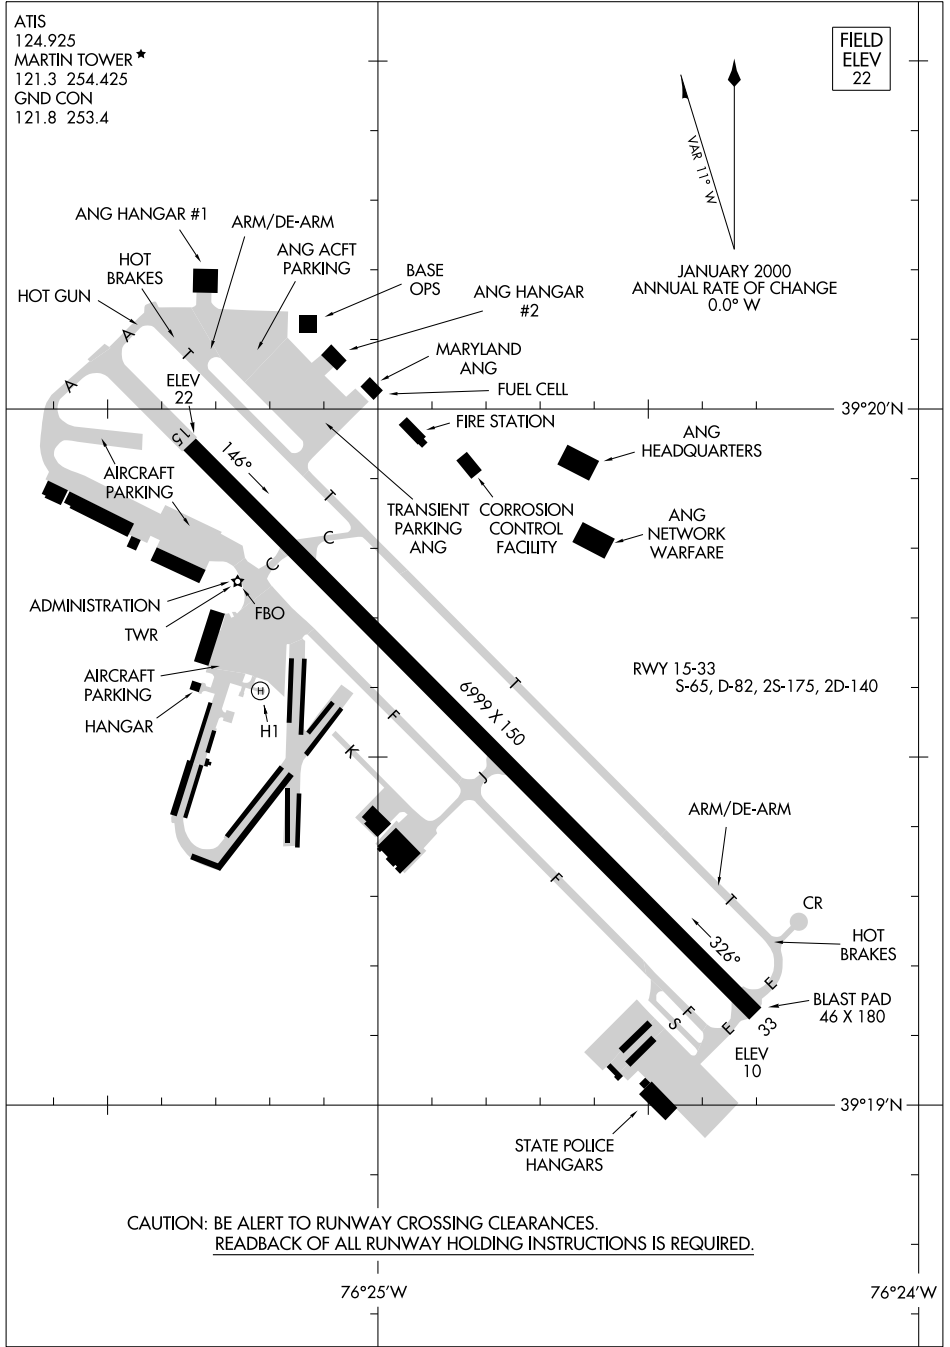

26134

AIRPORT DIAGRAM

AL-5222 (FAA)

MARTIN STATE (MTN)
BALTIMORE, MARYLAND

ATIS
124.925
MARTIN TOWER ★
121.3 254.425
GND CON
121.8 253.4

FIELD
ELEV
22

VAR 11°W
JANUARY 2000
ANNUAL RATE OF CHANGE
0.0° W

NE-3, 14 MAY 2026 to 11 JUN 2026

NE-3, 14 MAY 2026 to 11 JUN 2026

CAUTION: BE ALERT TO RUNWAY CROSSING CLEARANCES.
READBACK OF ALL RUNWAY HOLDING INSTRUCTIONS IS REQUIRED.

76°25'W

76°24'W

AIRPORT DIAGRAM

26134

BALTIMORE, MARYLAND
MARTIN STATE (MTN)