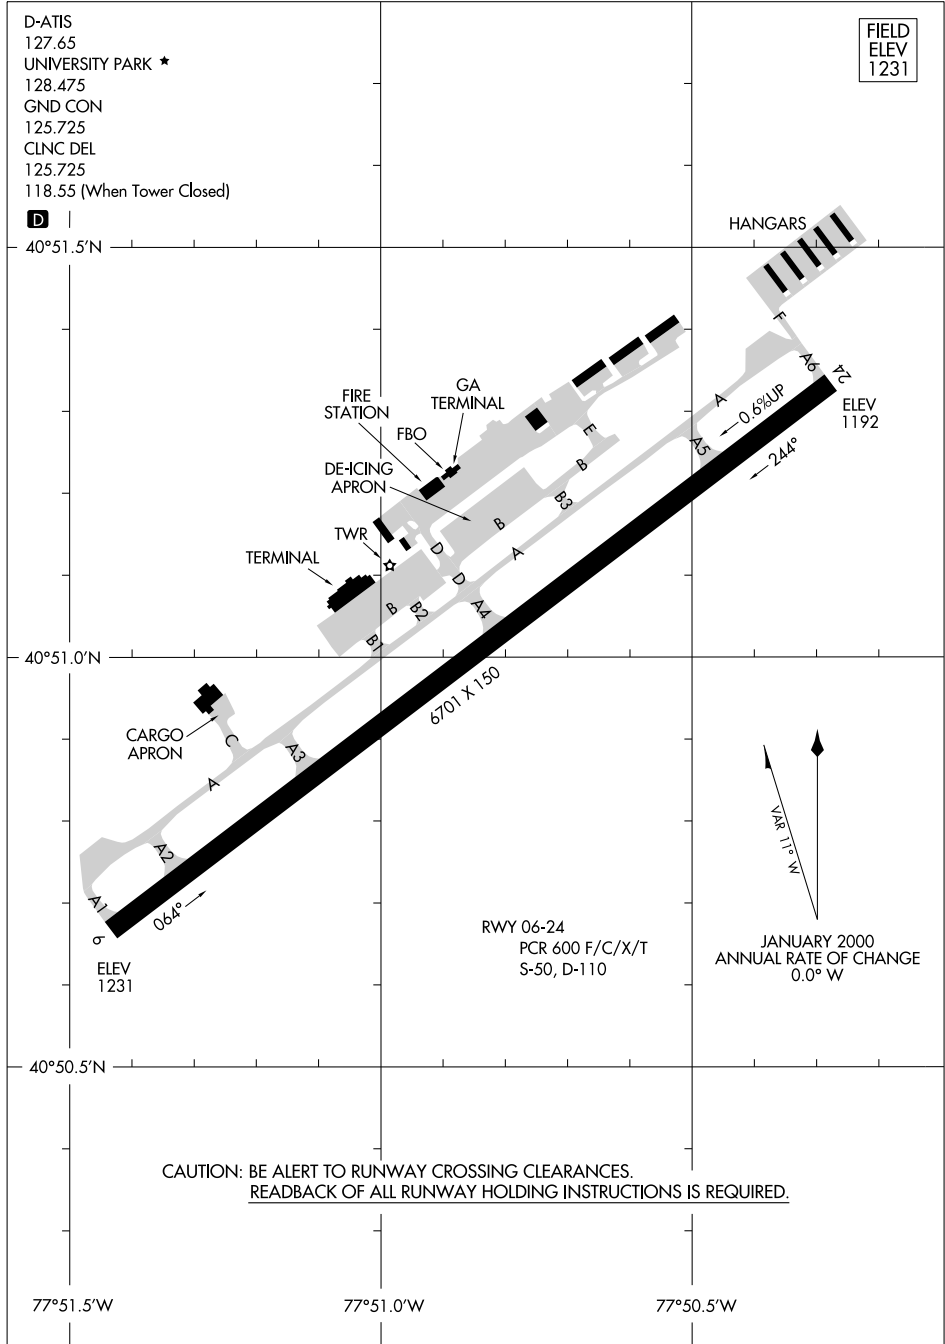

AIRPORT DIAGRAM

AL-5240 (FAA)

STATE COLLEGE RGNL (UNV)
STATE COLLEGE, PENNSYLVANIA

NE-4, 14 MAY 2026 to 11 JUN 2026

NE-4, 14 MAY 2026 to 11 JUN 2026

AIRPORT DIAGRAM

STATE COLLEGE, PENNSYLVANIA
STATE COLLEGE RGNL (UNV)