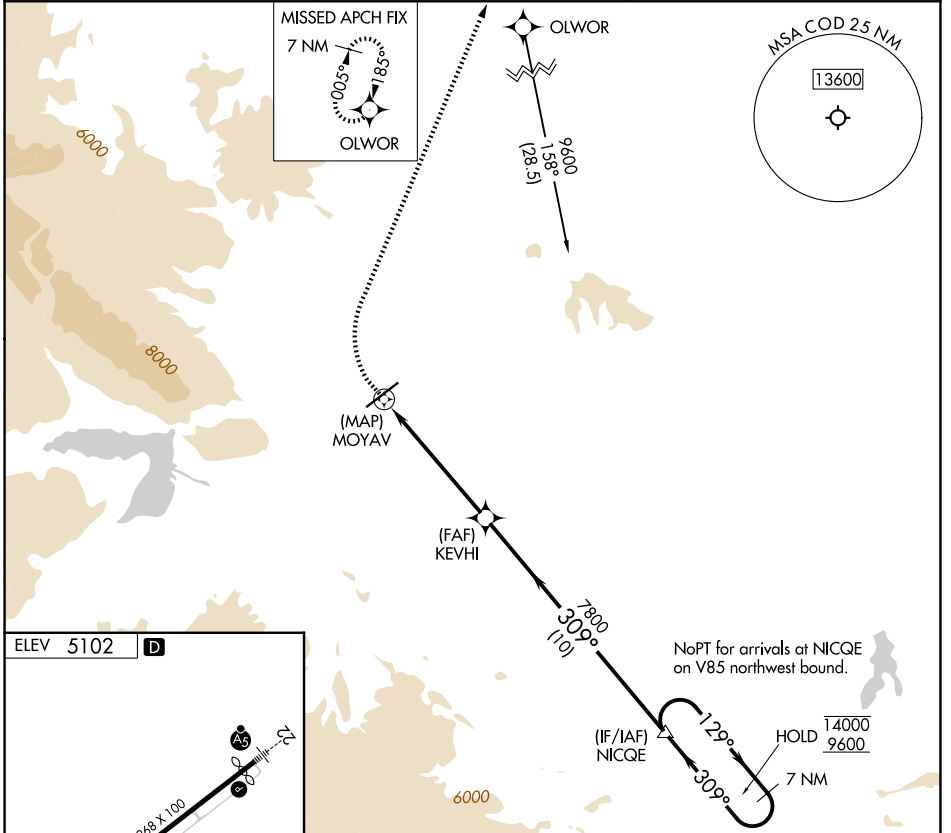

APP CRS 309°	Rwy Ldg TDZE Apt Elev	N/A N/A 5102
------------------------	--------------------------	-----------------------------------------

RNAV (GPS)-B

YELLOWSTONE RGNL (COD)

RNP APCH - GPS.		MISSED APPROACH: Climb to 6200 then climbing right turn to 8000 direct OLVOR and hold.
-9°C		

AWOS-3PT 135.075	SALT LAKE CENTER 127.75 351.9	UNICOM 122.8 (CTAF)
----------------------------	-----------------------------------------	-------------------------------

CATEGORY	A	B	C	D
CIRCLING	6200-1¼ 1098 (1100-1¼)	6200-1½ 1098 (1100-1½)	6200-3 1098 (1100-3)	7000-3 1898 (1900-3)

NW-1, 14 MAY 2026 to 11 JUN 2026

NW-1, 14 MAY 2026 to 11 JUN 2026