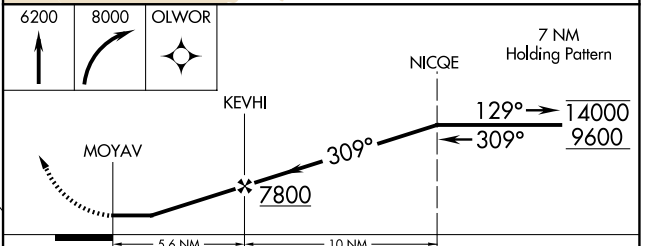

APP CRS 309°	Rwy Ldg TDZE Apt Elev	N/A N/A 5102
------------------------	--------------------------	-----------------------------------------

RNAV (GPS)-B

YELLOWSTONE RGNL (COD)

RNP APCH - GPS.		MISSED APPROACH: Climb to 6200 then climbing right turn to 8000 direct OLVOR and hold.
-9°C		

AWOS-3PT 135.075	SALT LAKE CENTER 127.75 351.9	UNICOM 122.8 (CTAF)
----------------------------	-----------------------------------------	-------------------------------

CATEGORY	A	B	C	D
CIRCLING	6200-1¼ 1098 (1100-1¼)	6200-1½ 1098 (1100-1½)	6200-3 1098 (1100-3)	7000-3 1898 (1900-3)