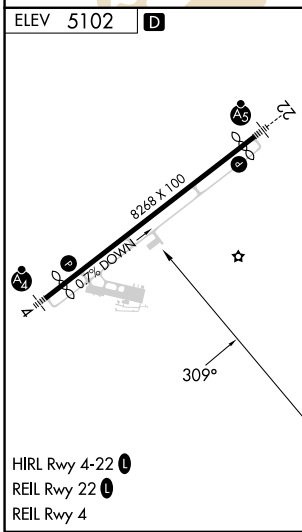

APP CRS 309°	Rwy Ldg TDZE Apt Elev	N/A N/A 5102
------------------------	--------------------------	-----------------------------------------

RNAV (GPS)-B

YELLOWSTONE RGNL (COD)

RNP APCH - GPS.		MISSED APPROACH: Climb to 6200 then climbing right turn to 8000 direct OLVOR and hold.
-9°C		

AWOS-3PT 135.075	SALT LAKE CENTER 127.75 351.9	UNICOM 122.8 (CTAF)
----------------------------	-----------------------------------------	-------------------------------

CATEGORY	A	B	C	D
CIRCLING	6200-1¼ 1098 (1100-1¼)	6200-1½ 1098 (1100-1½)	6200-3 1098 (1100-3)	7000-3 1898 (1900-3)