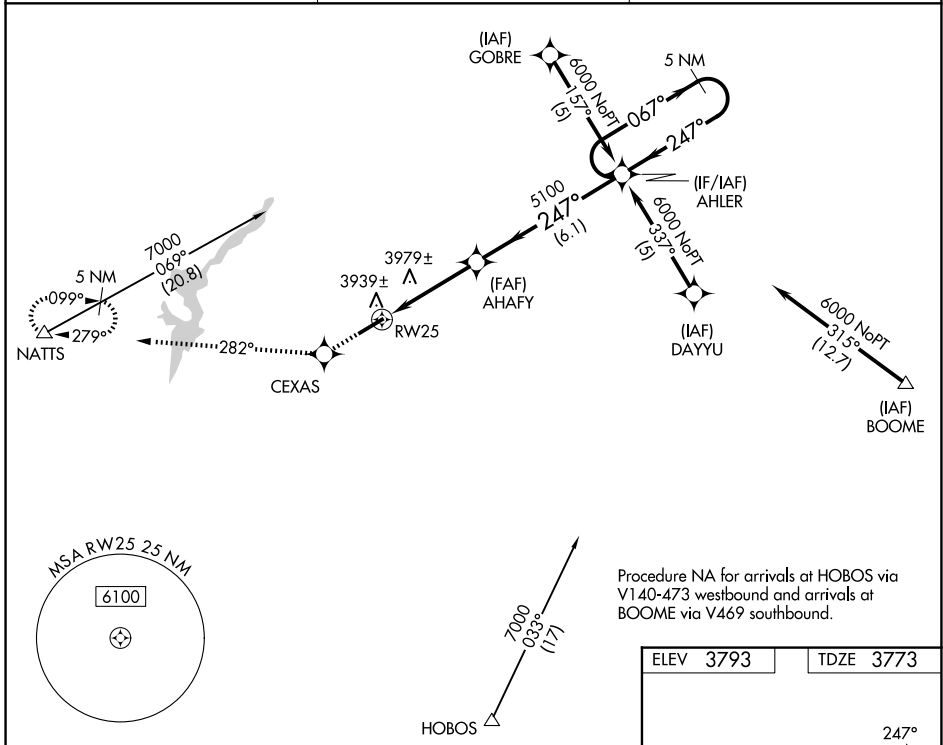

WAAS CH 53713 W25A	APP CRS 247°	Rwy Ldg TDZE Apt Elev	5600 3773 3793
--	------------------------	-----------------------------	---

RNAV (GPS) RWY 25

INGALLS FLD (HSP)

▼ Circling NA SE of Rwy 7-25. Baro-VNAV NA.
▲ DME/DME RNP-0.3 NA.
 When local altimeter setting not received, procedure NA.

MISSED APPROACH: Climb to 6000 direct CEXAS and via track 282° to NATTS and hold.

AWOS-3 118.8	WASHINGTON CENTER 134.4 353.9	UNICOM 123.0 (CTAF) 0
------------------------	---	---------------------------------

NE-3, 14 MAY 2026 to 11 JUN 2026

NE-3, 14 MAY 2026 to 11 JUN 2026

Procedure NA for arrivals at HOBOS via V140-473 westbound and arrivals at BOOME via V469 southbound.

ELEV 3793	TDZE 3773
-----------	-----------

CATEGORY	A	B	C	D
LPV DA		4164-1¼	391 (400-1¼)	
LNAV/VNAV DA		4309-2	536 (600-2)	
LNAV MDA	4560-1 787 (800-1)	4560-1¼ 787 (800-1¼)	4560-2¼ 787 (800-2¼)	4560-2½ 787 (800-2½)
CIRCLING	4560-1 767 (800-1)	4560-1¼ 767 (800-1¼)	4560-2¼ 767 (800-2¼)	4560-2½ 767 (800-2½)