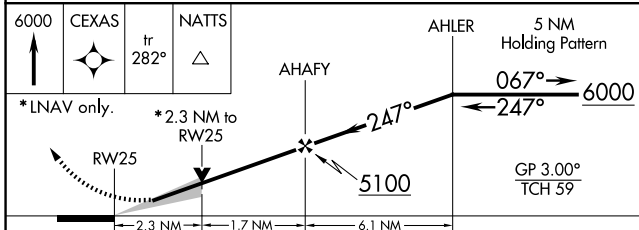

MISSED APPROACH: Climb to 6000 direct CEXAS and via track 282° to NATTS and hold.

AWOS-3 118.8	WASHINGTON CENTER 134.4 353.9	UNICOM 123.0 (CTAF) 0
------------------------	---	---------------------------------

NE-3, 14 MAY 2026 to 11 JUN 2026

NE-3, 14 MAY 2026 to 11 JUN 2026

Procedure NA for arrivals at HOBOS via V140-473 westbound and arrivals at BOOME via V469 southbound.

ELEV 3793	TDZE 3773
-----------	-----------