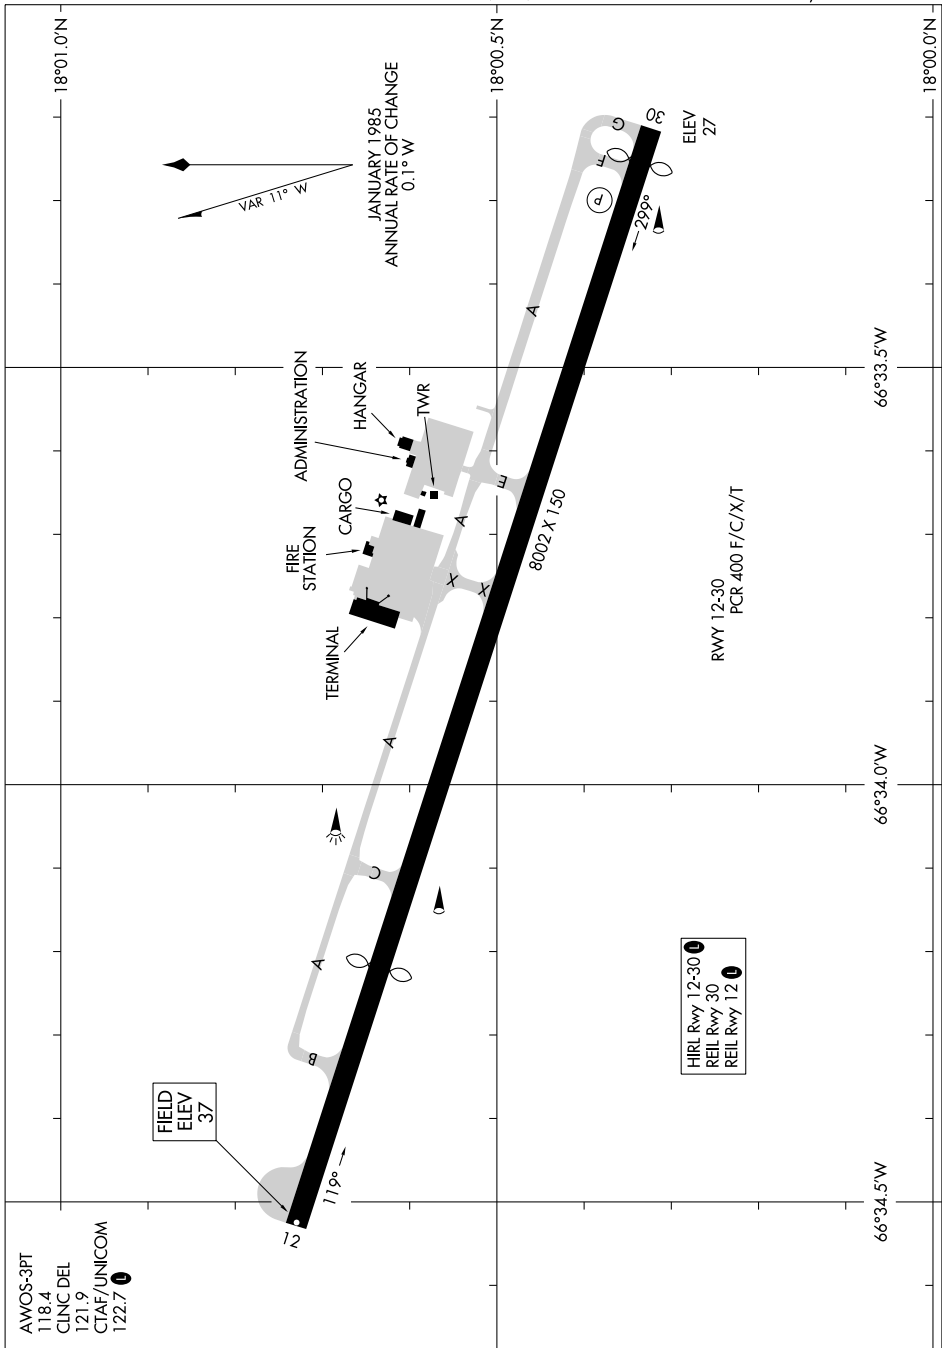

AIRPORT DIAGRAM

AL-5248 (FAA)

MERCEDITA (PSE) (TJPS)
PONCE, PUERTO RICO

SE-3, 14 MAY 2026 to 11 JUN 2026

SE-3, 14 MAY 2026 to 11 JUN 2026

AIRPORT DIAGRAM

PONCE, PUERTO RICO
MERCEDITA (PSE) (TJPS)