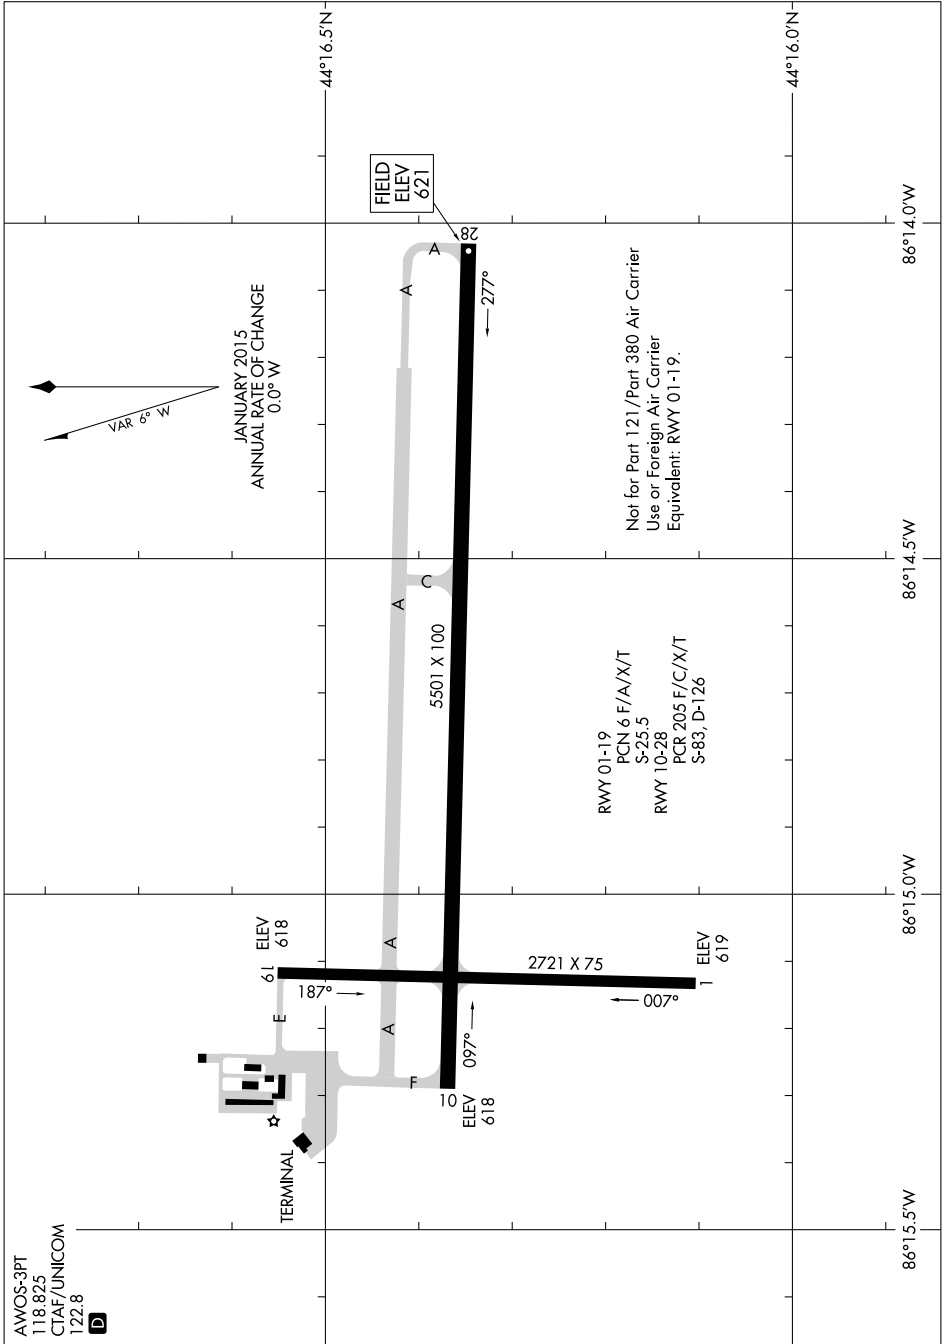

# AIRPORT DIAGRAM

AL-5257 (FAA)

MANISTEE COUNTY/BLACKER (MBL)

MANISTEE, MICHIGAN

EC-1, 14 MAY 2026 to 11 JUN 2026

EC-1, 14 MAY 2026 to 11 JUN 2026

# AIRPORT DIAGRAM

MANISTEE COUNTY/BLACKER (MBL)

MANISTEE, MICHIGAN