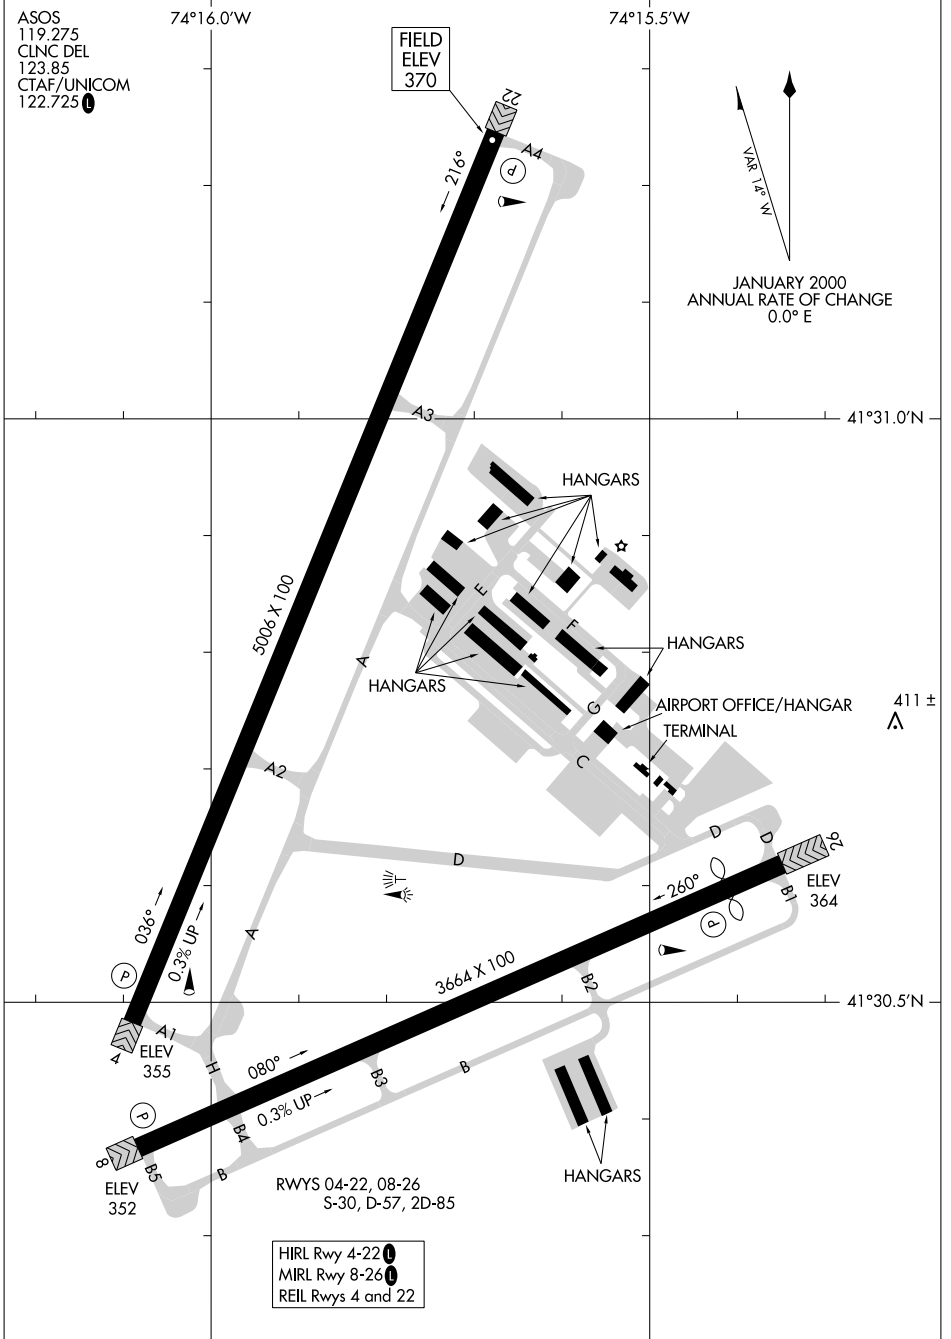

26134

# AIRPORT DIAGRAM

AL-5264 (FAA)

ORANGE COUNTY (MGJ)  
MONTGOMERY, NEW YORK

# AIRPORT DIAGRAM

26134

MONTGOMERY, NEW YORK  
ORANGE COUNTY (MGJ)