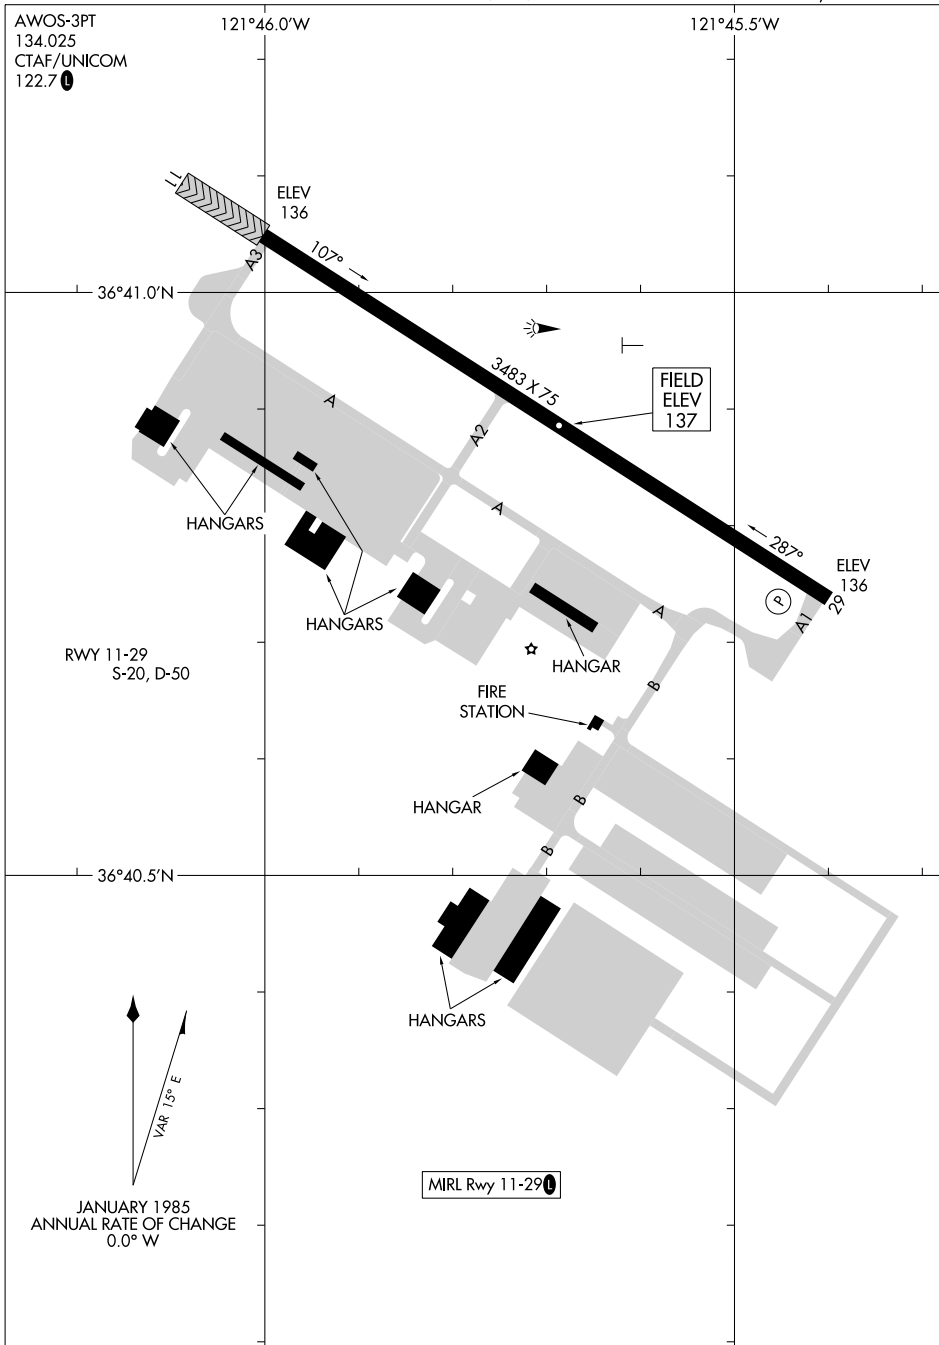

# AIRPORT DIAGRAM

AL-5271 (FAA)

MARINA MUNI (O.A.R.)  
MARINA, CALIFORNIA

AWOS-3PT  
134.025  
CTAF/UNICOM  
122.7

121°46.0'W

121°45.5'W

SW-2, 14 MAY 2026 to 11 JUN 2026

SW-2, 14 MAY 2026 to 11 JUN 2026