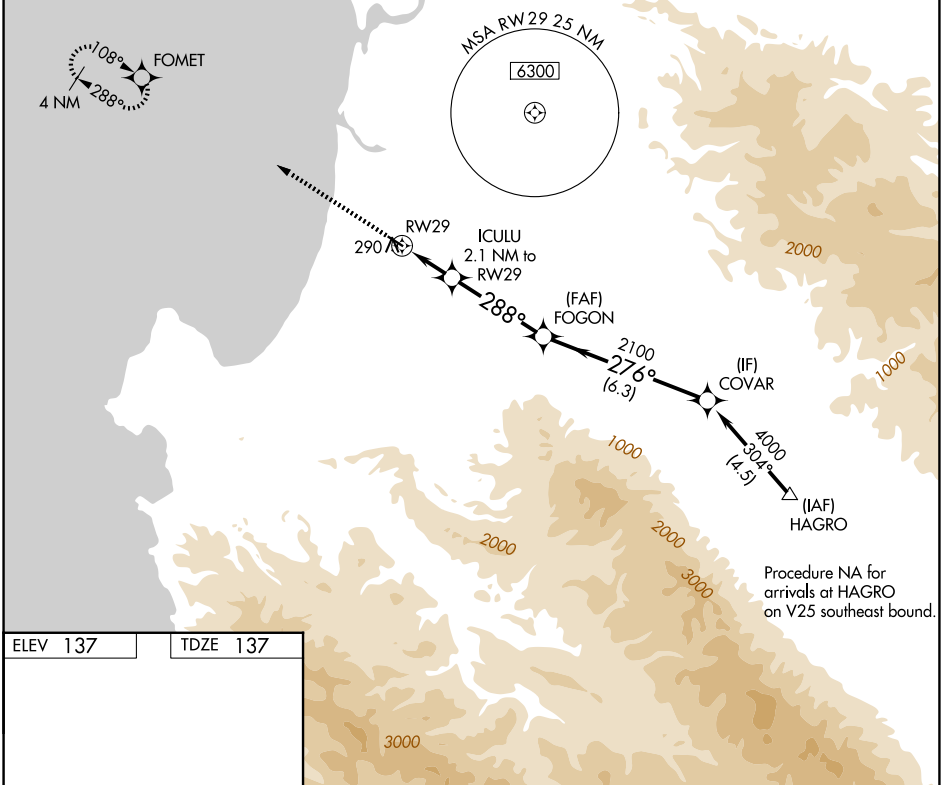

APP CRS 288°	Rwy Ldg TDZE Apt Elev	3483 137 137
------------------------	-----------------------------	---

RNAV (GPS) RWY 29

MARINA MUNI (OAR)

RNP APCH.		MISSED APPROACH: Climb to 2700 direct FOMET and hold, continue climb-in-hold to 2700.
AWOS-3PT 134.025	NORCAL APP CON 133.0 251.15	UNICOM 122.7 (CTAF) 0

SW-2, 14 MAY 2026 to 11 JUN 2026

SW-2, 14 MAY 2026 to 11 JUN 2026