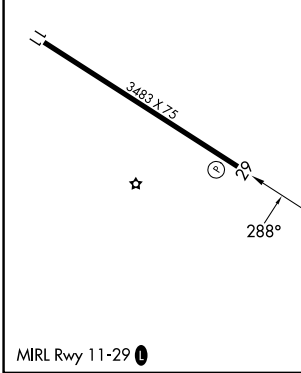

APP CRS 288°	Rwy Ldg TDZE Apt Elev	3483 137 137
------------------------	-----------------------------	---

RNAV (GPS) RWY 29

MARINA MUNI (OAR)

RNP APCH.		MISSED APPROACH: Climb to 2700 direct FOMET and hold, continue climb-in-hold to 2700.
AWOS-3PT 134.025	NORCAL APP CON 133.0 251.15	UNICOM 122.7 (CTAF) 0