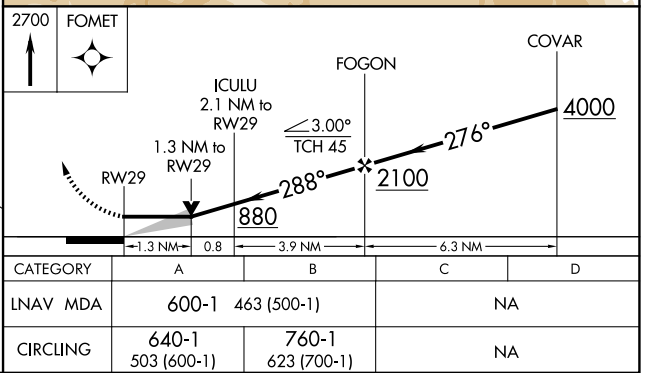

APP CRS 288°	Rwy Ldg TDZE Apt Elev	3483 137 137
------------------------	-----------------------------	---

RNAV (GPS) RWY 29

MARINA MUNI (OAR)

RNP APCH.		MISSED APPROACH: Climb to 2700 direct FOMET and hold, continue climb-in-hold to 2700.
AWOS-3PT 134.025	NORCAL APP CON 133.0 251.15	UNICOM 122.7 (CTAF) 0

SW-2, 14 MAY 2026 to 11 JUN 2026

SW-2, 14 MAY 2026 to 11 JUN 2026