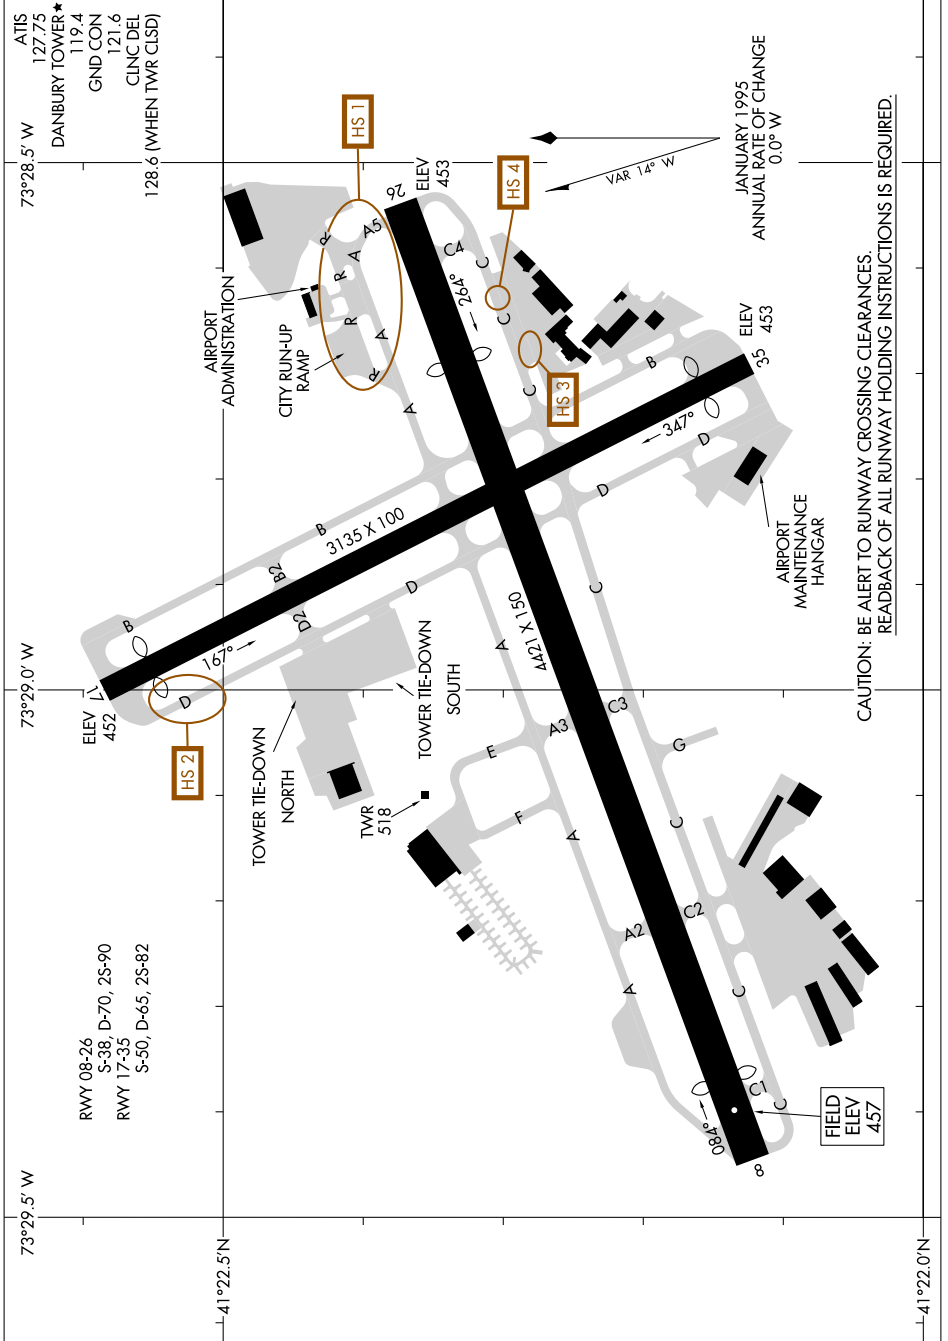

# AIRPORT DIAGRAM

AL-5272 (FAA)

DANBURY MUNI (D.X.R.)  
DANBURY, CONNECTICUT

NE-1, 14 MAY 2026 to 11 JUN 2026

NE-1, 14 MAY 2026 to 11 JUN 2026

# AIRPORT DIAGRAM

DANBURY, CONNECTICUT  
DANBURY MUNI (D.X.R.)