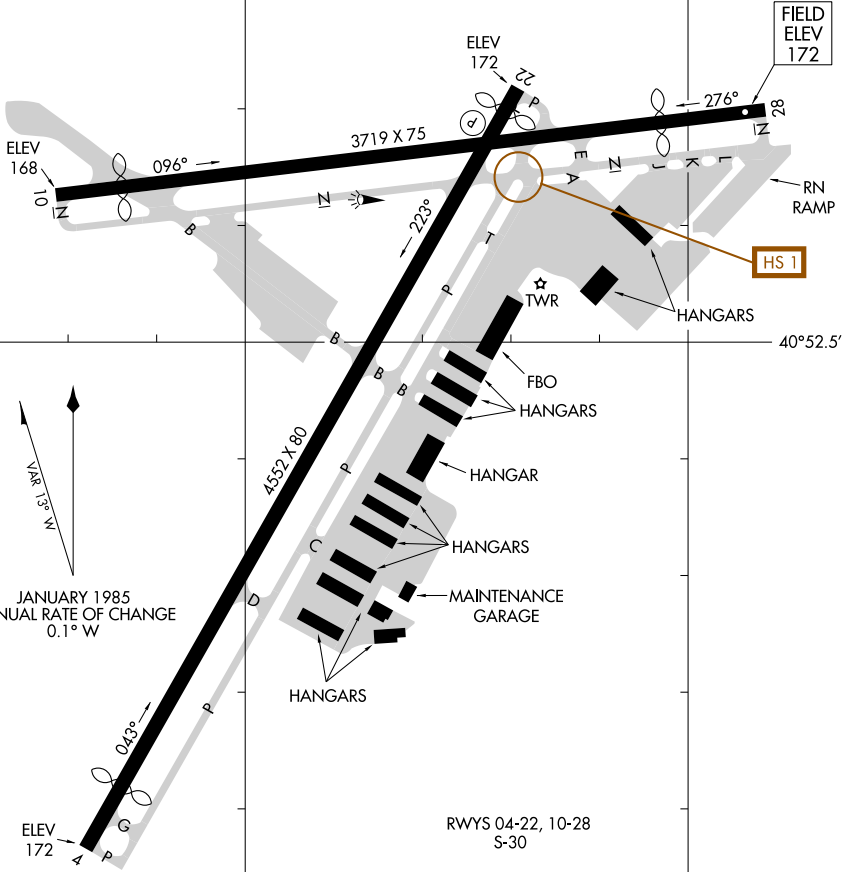

ATIS  
135.5  
CALDWELL TOWER ★  
119.8 (CTAF) ①  
GND CON  
121.9  
CLNC DEL  
121.1  
D

NE-2, 14 MAY 2026 to 11 JUN 2026

NE-2, 14 MAY 2026 to 11 JUN 2026

HIRL Rwy 4-22 ①  
MIRL Rwy 10-28 ①  
REIL Rwy 22 ①

**CAUTION: BE ALERT TO RUNWAY CROSSING CLEARANCES.  
READBACK OF ALL RUNWAY HOLDING INSTRUCTIONS IS REQUIRED.**