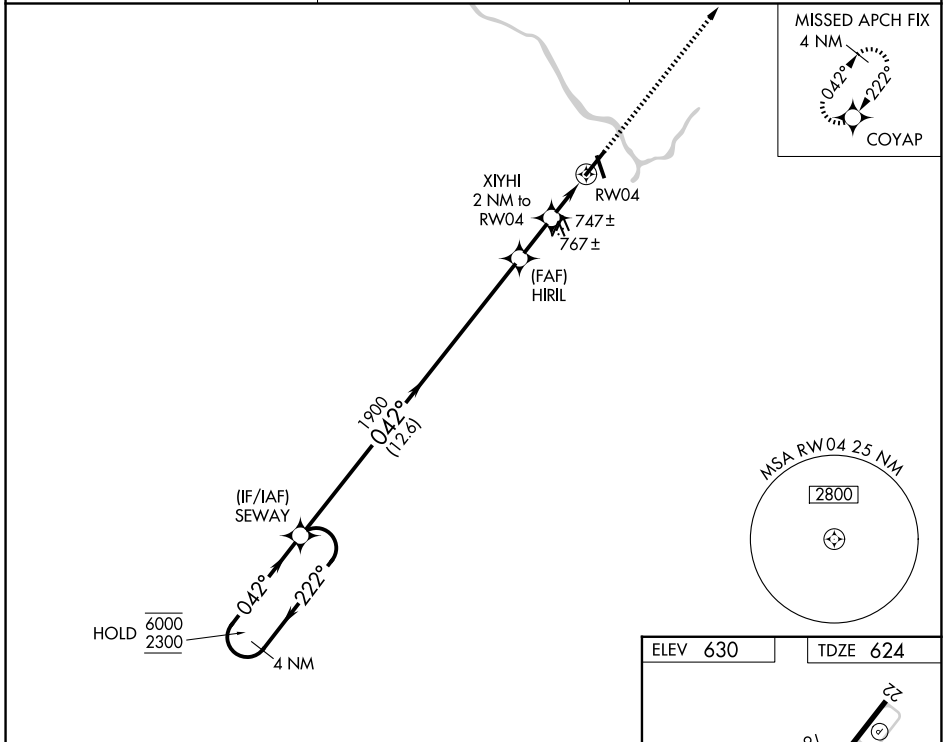

WAAS CH 42799 W04A	APP CRS 042°	Rwy Ldg TDZE Apt Elev	5981 624 630
--	------------------------	-----------------------------	---

RNAV (GPS) RWY 4

GREATER KANKAKEE (IKK)

RNP APCH - GPS.		MALSR	MISSED APPROACH: Climb to 2300 direct COYAP and hold.
<p>▼ Circling Rwy 16, 34 NA at night. For uncompensated Baro-VNAV systems, LNAV/VNAV NA below -16°C or above 54°C. For inop ALS, increase LNAV Cats C/D to 1 SM.</p> <p>▲</p>			
AWOS-3 128.475	CHICAGO CENTER 132.5 284.7	UNICOM 123.0 (CTAF) 0	

CATEGORY	A	B	C	D
LPV DA		824-1/2	200 (200-1/2)	
LNAV/VNAV DA		1010-5/8	386 (400-5/8)	
LNAV MDA	1000-1/2	376 (400-1/2)	1000-5/8	376 (400-5/8)
CIRCLING	1080-1 450 (500-1)	1100-1 470 (500-1)	1140-1 1/2 510 (600-1 1/2)	1340-2 1/4 710 (800-2 1/4)