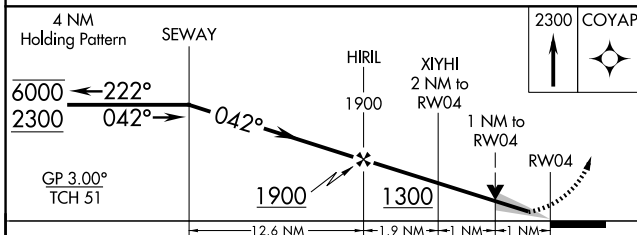

WAAS CH 42799 W04A	APP CRS 042°	Rwy Ldg TDZE Apt Elev	5981 624 630
--	------------------------	-----------------------------	---

RNAV (GPS) RWY 4

GREATER KANKAKEE (IKK)

RNP APCH - GPS.		MALSR	MISSED APPROACH: Climb to 2300 direct COYAP and hold.
<p>▼ Circling Rwy 16, 34 NA at night. For uncompensated Baro-VNAV systems, LNAV/VNAV NA below -16°C or above 54°C. For inop ALS, increase LNAV Cats C/D to 1 SM.</p> <p>▲</p>			
AWOS-3 128.475	CHICAGO CENTER 132.5 284.7	UNICOM 123.0 (CTAF) 0	

CATEGORY	A	B	C	D
LPV DA		824-1/2	200 (200-1/2)	
LNAV/VNAV DA		1010-5/8	386 (400-5/8)	
LNAV MDA	1000-1/2	376 (400-1/2)	1000-5/8	376 (400-5/8)
CIRCLING	1080-1 450 (500-1)	1100-1 470 (500-1)	1140-1 1/2 510 (600-1 1/2)	1340-2 1/4 710 (800-2 1/4)