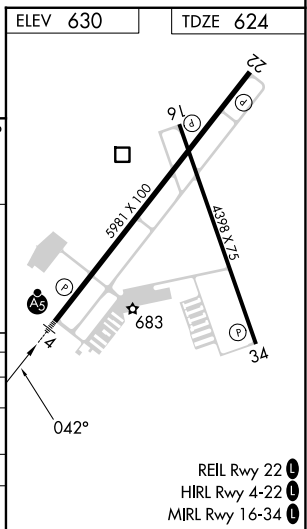

WAAS CH 42799 W04A	APP CRS 042°	Rwy Ldg TDZE Apt Elev	5981 624 630
--	------------------------	-----------------------------	---

RNAV (GPS) RWY 4

GREATER KANKAKEE (IKK)

RNP APCH - GPS.		MALSR	MISSED APPROACH: Climb to 2300 direct COYAP and hold.
<p>▼ Circling Rwy 16, 34 NA at night. For uncompensated Baro-VNAV systems, LNAV/VNAV NA below -16°C or above 54°C. For inop ALS, increase LNAV Cats C/D to 1 SM.</p> <p>▲</p>			
AWOS-3 128.475	CHICAGO CENTER 132.5 284.7	UNICOM 123.0 (CTAF) 0	

CATEGORY	A	B	C	D
LPV DA		824-1/2	200 (200-1/2)	
LNAV/VNAV DA		1010-5/8	386 (400-5/8)	
LNAV MDA	1000-1/2	376 (400-1/2)	1000-5/8	376 (400-5/8)
CIRCLING	1080-1 450 (500-1)	1100-1 470 (500-1)	1140-1 1/2 510 (600-1 1/2)	1340-2 1/4 710 (800-2 1/4)