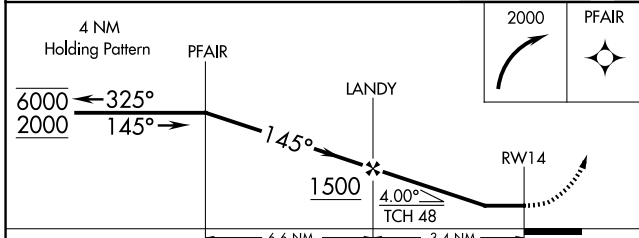

CATEGORY	A	B	C	D
RNAV MDA	700-1	684 (700-1)		NA
CIRCLING	700-1	684 (700-1)		NA

REIL Rwys 2 and 20
REIL Rwys 14 and 32
MIRL Rwys 2-20 and 14-32