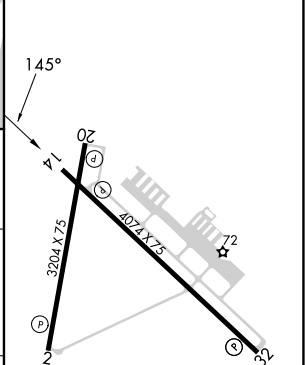

CATEGORY	A	B	C	D
RNAV MDA	700-1	684 (700-1)		NA
CIRCLING	700-1	684 (700-1)		NA

REIL Rwys 2 and 20
REIL Rwys 14 and 32
MIRL Rwys 2-20 and 14-32