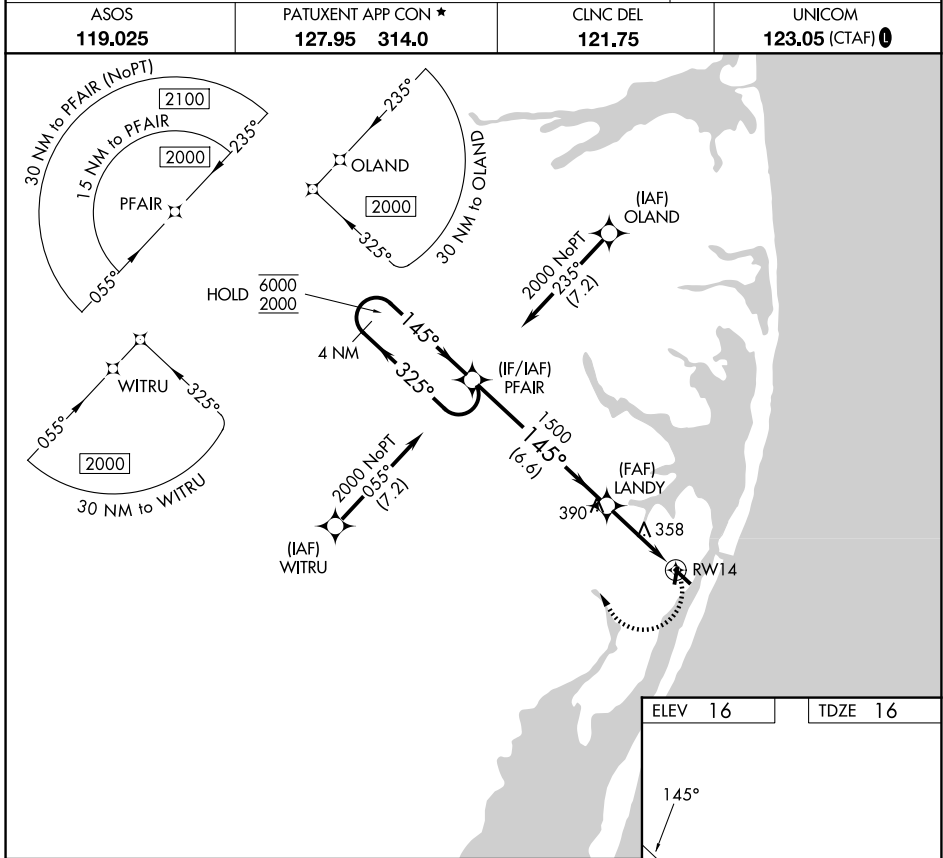

APP CRS	Rwy Ldg	4074
145°	TDZE	16
	Apt Elev	16

RNAV (GPS) RWY 14

OCEAN CITY MUNI (OXB)

RNP APCH - GPS.	Rwy 14 helicopter visibility reduction below 1 SM NA. Straight-in Rwy 14 NA at night, Circling Rwy 14, 20 NA at night.	MISSED APPROACH: Climbing right turn to 2000 direct PFAIR and hold.
ASOS 119.025 PATUXENT APP CON ★ 127.95 314.0 CLNC DEL 121.75 UNICOM 123.05 (CTAF) 0		

NE-3, 14 MAY 2026 to 11 JUN 2026

NE-3, 14 MAY 2026 to 11 JUN 2026

ELEV 16	TDZE 16
---------	---------

CATEGORY	A	B	C	D
RNAV MDA	700-1	684 (700-1)		NA
CIRCLING	700-1	684 (700-1)		NA

REIL Rwys 2 and 20
 REIL Rwys 14 and 32
 MIRL Rwys 2-20 and 14-32