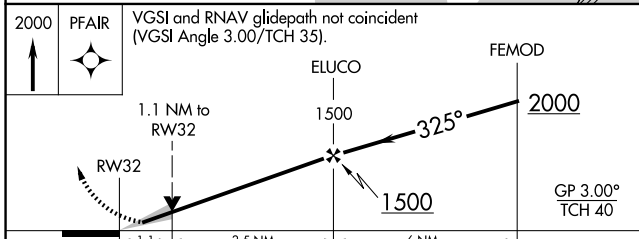

WAAS CH 61246 W32A	APP CRS 325°	Rwy Ldg TDZE Apt Elev	4074 11 16
--	------------------------	-----------------------------	---------------------------------------

RNAV (GPS) RWY 32

OCEAN CITY MUNI (OXB)

RNP APCH - GPS.	MISSED APPROACH: Climb to 2000 direct PFAIR and hold.
For uncompensated Baro-VNAV systems, LNAV/VNAV NA below -11°C or above 54° C.	

ASOS 119.025	PATUXENT APP CON ★ 127.95 314.0	CLNC DEL 121.75	UNICOM 123.05 (CTAF)
------------------------	---	---------------------------	--------------------------------