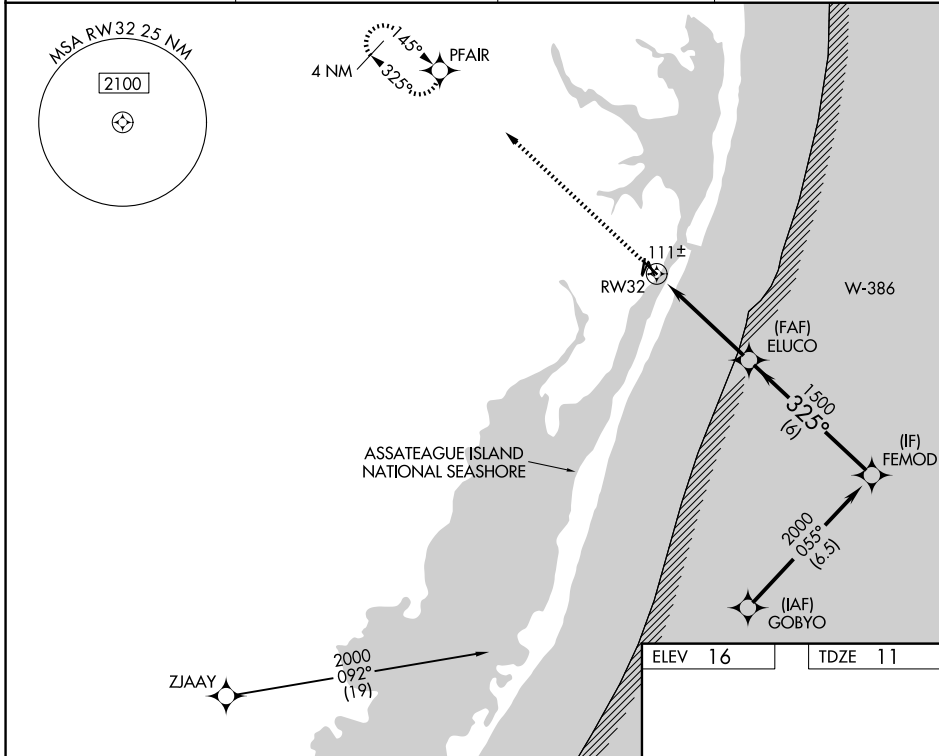

WAAS CH 61246 W32A	APP CRS 325°	Rwy Ldg TDZE Apt Elev	4074 11 16
--	------------------------	-----------------------------	---------------------------------------

RNAV (GPS) RWY 32

OCEAN CITY MUNI (OXB)

RNP APCH - GPS.	MISSED APPROACH: Climb to 2000 direct PFAIR and hold.
For uncompensated Baro-VNAV systems, LNAV/VNAV NA below -11°C or above 54° C.	

ASOS 119.025	PATUXENT APP CON ★ 127.95 314.0	CLNC DEL 121.75	UNICOM 123.05 (CTAF)
------------------------	---	---------------------------	--------------------------------

CATEGORY	A	B	C	D
LPV DA		261-1	250 (300-1)	
LNAV/VNAV DA		289-1	278 (300-1)	
LNAV MDA		380-1	369 (400-1)	

REIL Rwy 2 and 20
REIL Rwy 14 and 32
MIRL Rwy 2-20 and 14-32

NE-3, 14 MAY 2026 to 11 JUN 2026

NE-3, 14 MAY 2026 to 11 JUN 2026