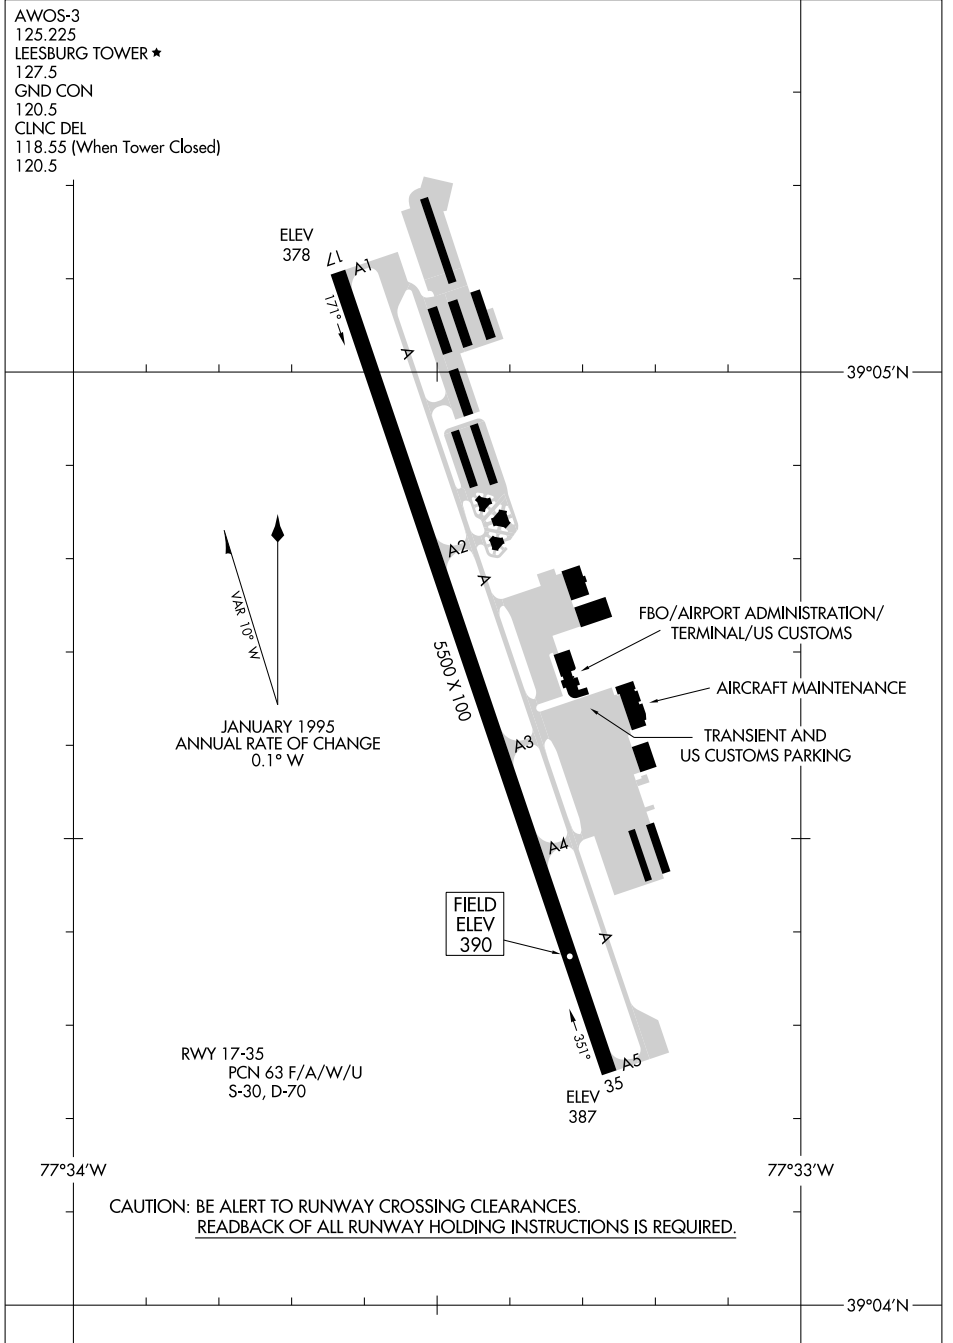

AIRPORT DIAGRAM

AL-5288 (FAA)

LEESBURG EXEC (JYO)
LEESBURG, VIRGINIA

AWOS-3
125.225
LEESBURG TOWER ★
127.5
GND CON
120.5
CLNC DEL
118.55 (When Tower Closed)
120.5

NE-3, 14 MAY 2026 to 11 JUN 2026

NE-3, 14 MAY 2026 to 11 JUN 2026

AIRPORT DIAGRAM

LEESBURG, VIRGINIA
LEESBURG EXEC (JYO)