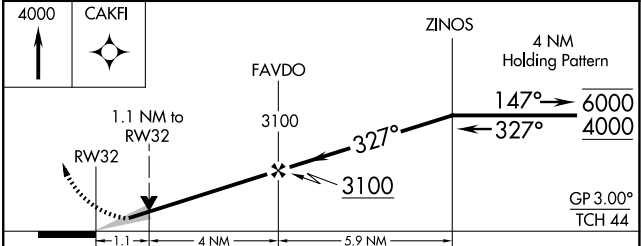

WAAS CH 81810 W32A	APP CRS 327°	Rwy Ldg TDZE Apt Elev	5850 1443 1447
--	------------------------	-----------------------------	---

RNAV (GPS) RWY 32

COLUMBUS MUNI (OLU)

RNP APCH - GPS.	MISSED APPROACH: Climb to 4000 direct CAKFI and hold.
<p>▼ Circling NA to Rwys 2 and 20. For uncompensated Baro-VNAV systems, LNAV/VNAV NA below -22°C or above 54°C.</p> <p>▲ NA</p>	

AWOS-3PT 125.525	MINNEAPOLIS CENTER 128.75 346.3	UNICOM 123.05 (CTAF) 0
----------------------------	---	----------------------------------

ELEV 1447	D	TDZE 1443
-----------	----------	-----------

CATEGORY	A	B	C	D
LPV DA		1710-7/8	267 (300-7/8)	
LNAV/VNAV DA		1840-1/8	397 (400-1/8)	
LNAV MDA	1840-1	397 (400-1)	1840-1/8	397 (400-1/8)
CIRCLING	2000-1	553 (600-1)	2100-1 3/4 653 (700-1 3/4)	2100-2 653 (700-2)