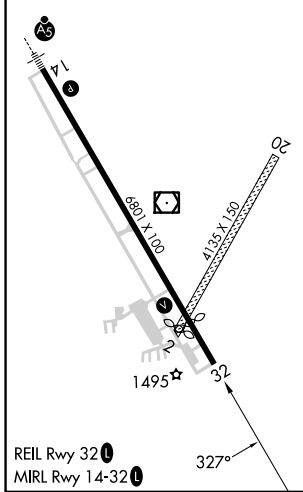

CATEGORY	A	B	C	D
LPV DA		1710-7/8	267 (300-7/8)	
LNAV/VNAV DA		1840-1/8	397 (400-1/8)	
LNAV MDA	1840-1	397 (400-1)	1840-1/8	397 (400-1/8)
CIRCLING	2000-1	553 (600-1)	2100-1 3/4 653 (700-1 3/4)	2100-2 653 (700-2)

NC-2, 14 MAY 2026 to 11 JUN 2026

NC-2, 14 MAY 2026 to 11 JUN 2026