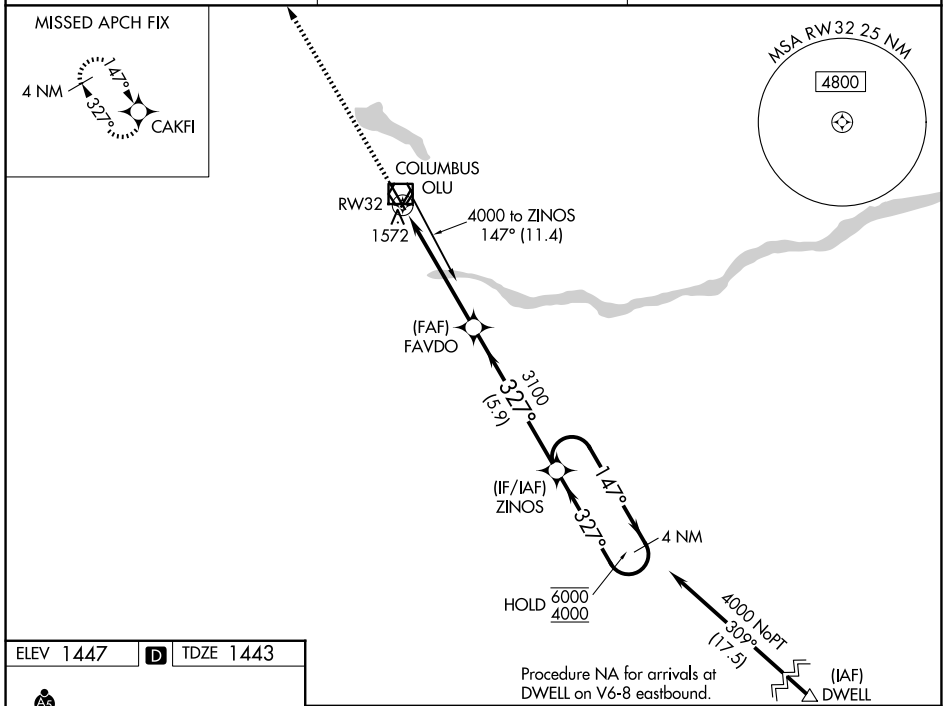

WAAS CH 81810 W32A	APP CRS 327°	Rwy Ldg TDZE Apt Elev	5850 1443 1447
--	------------------------	-----------------------------	---

RNAV (GPS) RWY 32

COLUMBUS MUNI (OLU)

RNP APCH - GPS.	MISSED APPROACH: Climb to 4000 direct CAKFI and hold.
<p>▼ Circling NA to Rwys 2 and 20. For uncompensated Baro-VNAV systems, LNAV/VNAV NA below -22°C or above 54°C.</p> <p>▲ NA</p>	

AWOS-3PT 125.525	MINNEAPOLIS CENTER 128.75 346.3	UNICOM 123.05 (CTAF) 0
----------------------------	---	----------------------------------

ELEV 1447	D	TDZE 1443
-----------	----------	-----------

CATEGORY	A	B	C	D
LPV DA		1710-7/8	267 (300-7/8)	
LNAV/VNAV DA		1840-1/8	397 (400-1/8)	
LNAV MDA	1840-1	397 (400-1)	1840-1/8	397 (400-1/8)
CIRCLING	2000-1	553 (600-1)	2100-1 3/4 653 (700-1 3/4)	2100-2 653 (700-2)

NC-2, 14 MAY 2026 to 11 JUN 2026

NC-2, 14 MAY 2026 to 11 JUN 2026