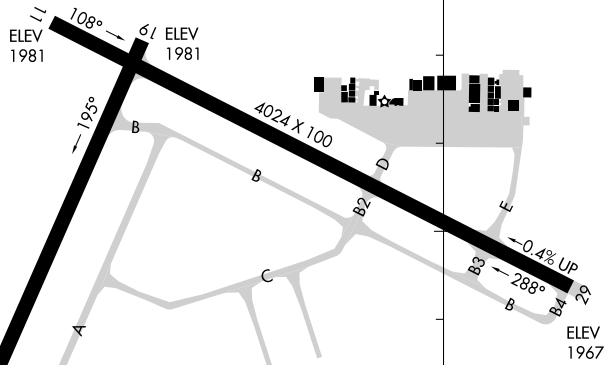

26134

AIRPORT DIAGRAM

AL-5303 (FAA)

SIDNEY-RICHLAND RGNL (SDY)
SIDNEY, MONTANA

AWOS-3PT
119.275
CTAF/UNICOM
122.8

47°43'N

NW-1, 14 MAY 2026 to 11 JUN 2026

NW-1, 14 MAY 2026 to 11 JUN 2026

ELEV 1967

47°42'N

JANUARY 2010
ANNUAL RATE OF CHANGE
0.1° W

FIELD
ELEV
1985

ELEV
1982

RWY 01-19
PCR 180 F/D/Y/T
S-46, D-62, 2D-108
RWY 11-29
PCR 211 F/D/Y/T
S-54, D-70, 2D-119

104°12'W

104°11'W