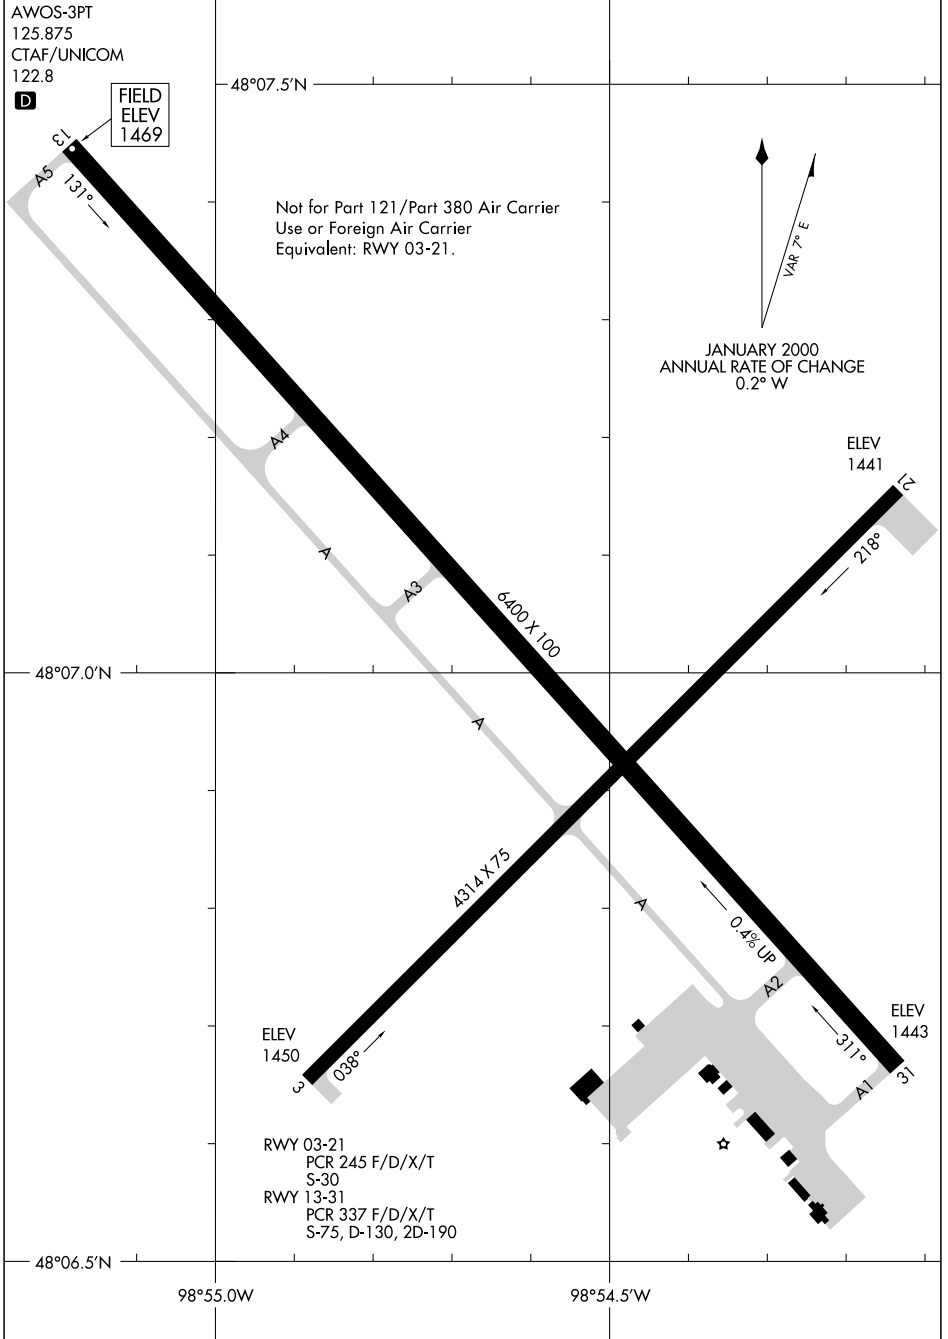

AIRPORT DIAGRAM

AL-5305 (FAA)

DEVILS LAKE RGNL (DVL)
DEVILS LAKE, NORTH DAKOTA

NC-1, 14 MAY 2026 to 11 JUN 2026

NC-1, 14 MAY 2026 to 11 JUN 2026

AIRPORT DIAGRAM

DEVILS LAKE, NORTH DAKOTA
DEVILS LAKE RGNL (DVL)