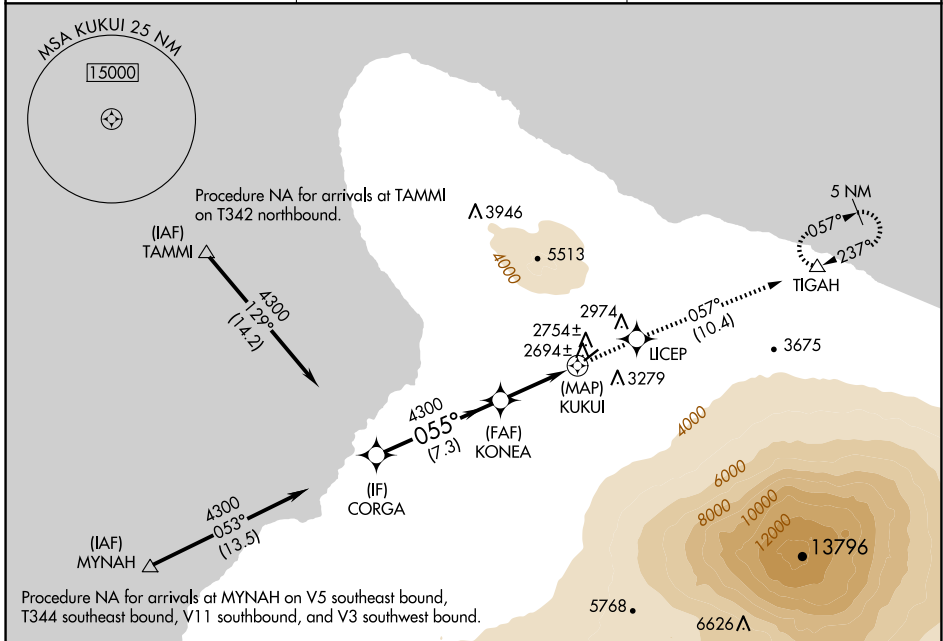

APP CRS	Rwy Idg	5197
055°	TDZE	2671
	Apt Elev	2671

RNAV (GPS) RWY 4

WAIMEA-KOHALA (MUE)(PHMU)

RNP APCH - GPS.	MISSED APPROACH: Climb to 5000 direct LICEP and on track 057° to TIGAH and hold.
<p>▼ Circling NA northwest of Rwy 4-22.</p> <p>▲ NA When local altimeter setting not received, procedure NA.</p>	

AWOS-3PT 120.0	HCF CENTER 118.45 278.3	CTAF 122.9 0
--------------------------	-----------------------------------	------------------------

PAC, 14 MAY 2026 to 09 JUL 2026

PAC, 14 MAY 2026 to 09 JUL 2026

ELEV 2671	TDZE 2671
-----------	-----------

CATEGORY	A	B	C	D	
LNVA MDA	3220-1	549 (600-1)	3220-1½	549 (600-1½)	
CIRCLING	3520-1¼	849 (900-1¼)	3620-2¾ 949 (1000-2¾)	3980-3 1309 (1400-3)	MIRL Rwy 4-22 0 REIL Rws 4 and 22