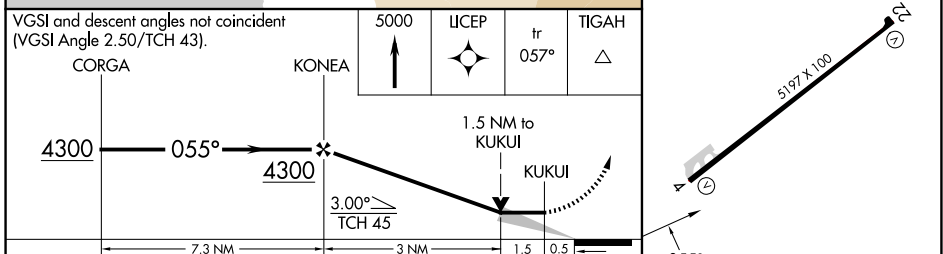

CATEGORY	A	B	C	D	
LNVA MDA	3220-1	549 (600-1)	3220-1½	549 (600-1½)	
CIRCLING	3520-1¼	849 (900-1¼)	3620-2¾ 949 (1000-2¾)	3980-3 1309 (1400-3)	MIRL Rwy 4-22 0 REIL Rws 4 and 22