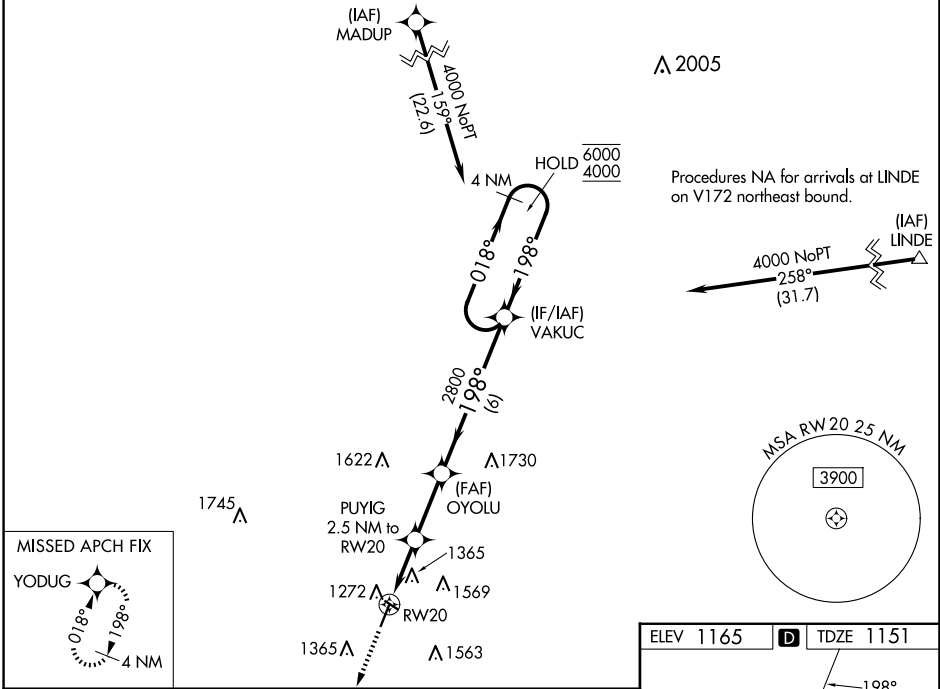

WAAS CH 82528 W20A	APP CRS 198°	Rwy Idg TDZE Apt Elev	5000 1151 1165
--	------------------------	-----------------------------	---

RNAV (GPS) RWY 20

ATLANTIC MUNI (AIO)

RNP APCH - GPS.

⚠ Circling Rwy 12, 30 NA at night. For uncompensated Baro-VNAV systems, LNAV/VNAV NA below -17°C or above 54°C.

MISSED APPROACH: Climb to 4000 direct YODUG and hold, continue climb-in-hold to 4000.

AWOS-3
127.825

MINNEAPOLIS CENTER
119.6 290.4

UNICOM
122.7 (CTAF)

CATEGORY	A	B	C	D
LPV DA	1447-1 296 (300-1)			NA
LNAV/VNAV DA	1733-1¾ 582 (600-1¾)			NA
LNAV MDA	1680-1	529 (600-1)	1680-1½ 529 (600-1½)	NA
CIRCLING	1760-1 595 (600-1)	1920-1 755 (800-1)	1920-2¼ 755 (800-2¼)	NA

REIL Rwy 2 and 20
MIRL Rwy 2-20 and 12-30

NC-3, 14 MAY 2026 to 11 JUN 2026

NC-3, 14 MAY 2026 to 11 JUN 2026