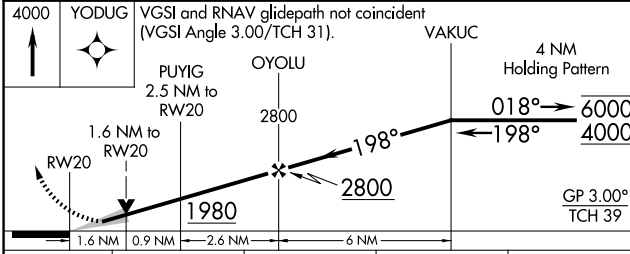

WAAS CH 82528 W20A	APP CRS 198°	Rwy Idg TDZE Apt Elev	5000 1151 1165
--	------------------------	-----------------------------	---

RNAV (GPS) RWY 20

ATLANTIC MUNI (AIO)

RNP APCH - GPS.

⚠ Circling Rwy 12, 30 NA at night. For uncompensated Baro-VNAV systems, LNAV/VNAV NA below -17°C or above 54°C.

MISSED APPROACH: Climb to 4000 direct YODUG and hold, continue climb-in-hold to 4000.

AWOS-3
127.825

MINNEAPOLIS CENTER
119.6 290.4

UNICOM
122.7 (CTAF)

CATEGORY	A	B	C	D
LPV DA	1447-1 296 (300-1)			NA
LNAV/VNAV DA	1733-1¾ 582 (600-1¾)			NA
LNAV MDA	1680-1	529 (600-1)	1680-1½ 529 (600-1½)	NA
CIRCLING	1760-1 595 (600-1)	1920-1 755 (800-1)	1920-2¼ 755 (800-2¼)	NA