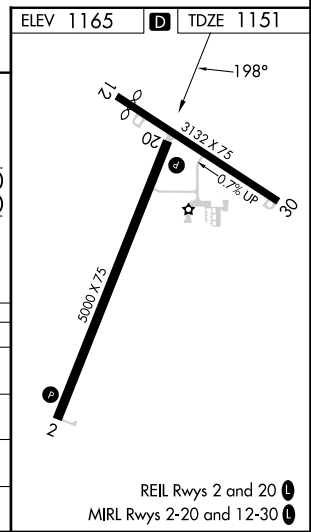

WAAS CH 82528 W20A	APP CRS 198°	Rwy Idg TDZE Apt Elev	5000 1151 1165
--	------------------------	-----------------------------	---

RNAV (GPS) RWY 20

ATLANTIC MUNI (AIO)

RNP APCH - GPS.

⚠ Circling Rwy 12, 30 NA at night. For uncompensated Baro-VNAV systems, LNAV/VNAV NA below -17°C or above 54°C.

MISSED APPROACH: Climb to 4000 direct YODUG and hold, continue climb-in-hold to 4000.

AWOS-3
127.825

MINNEAPOLIS CENTER
119.6 290.4

UNICOM
122.7 (CTAF)

CATEGORY	A	B	C	D
LPV DA	1447-1 296 (300-1)			NA
LNAV/VNAV DA	1733-1¾ 582 (600-1¾)			NA
LNAV MDA	1680-1	529 (600-1)	1680-1½ 529 (600-1½)	NA
CIRCLING	1760-1 595 (600-1)	1920-1 755 (800-1)	1920-2¼ 755 (800-2¼)	NA