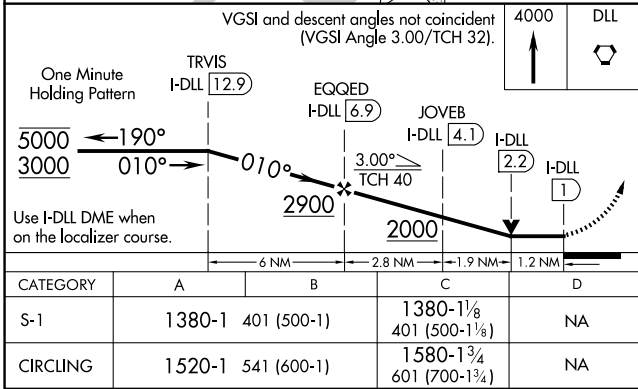

LOC/DME I-DLL	APP CRS	Rwy Ldg	5010
109.15	010°	TDZE	979
Chan 28 (Y)		Apt Elev	979

LOC RWY 1

BARABOO/WISCONSIN DELLS RGNL (DLL)

DME required.		MISSED APPROACH: Climb to 4000 direct DLL VORTAC and hold, continue climb-in-hold to 4000.
<p>▽ Circling NA to Rwys 14 and 32.</p> <p>△ NA Rwy 1 helicopter visibility reduction below ¾ SM NA.</p>	AWOS-3 118.325	MADISON APP CON ★ 135.45 343.7
		UNICOM 123.05 (CTAF) 0