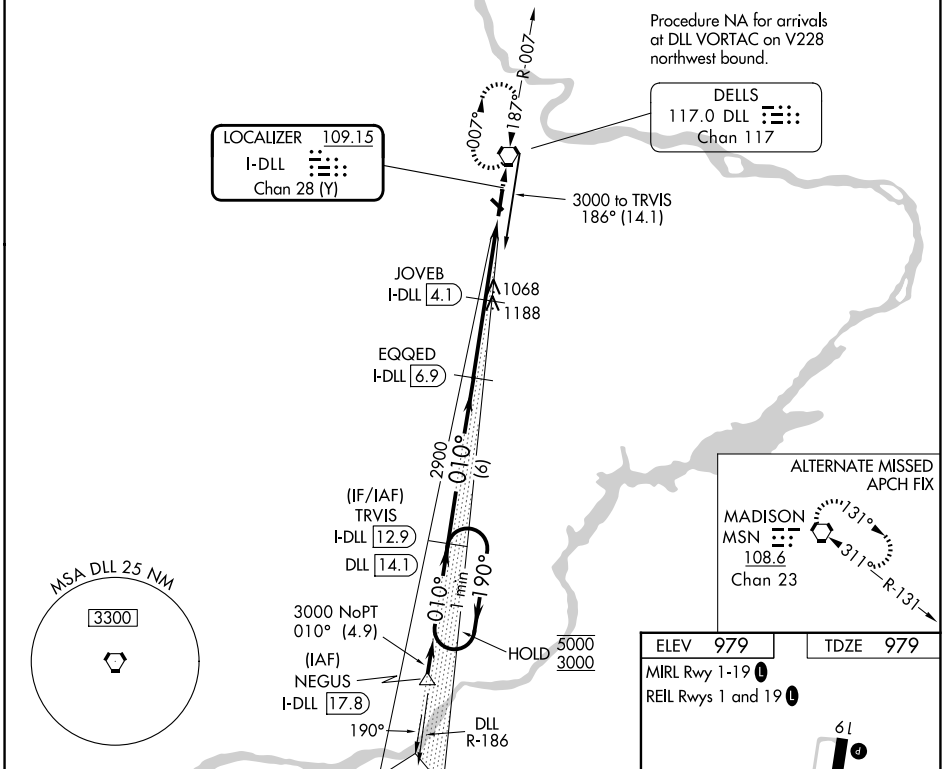

LOC/DME I-DLL	APP CRS	Rwy Ldg	5010
109.15	010°	TDZE	979
Chan 28 (Y)		Apt Elev	979

LOC RWY 1

BARABOO/WISCONSIN DELLS RGNL (DLL)

DME required.		MISSED APPROACH: Climb to 4000 direct DLL VORTAC and hold, continue climb-in-hold to 4000.
<p>▽ Circling NA to Rwys 14 and 32.</p> <p>△ NA Rwy 1 helicopter visibility reduction below ¾ SM NA.</p>	AWOS-3 118.325	MADISON APP CON ★ 135.45 343.7
		UNICOM 123.05 (CTAF) 0

EC-3, 14 MAY 2026 to 11 JUN 2026

EC-3, 14 MAY 2026 to 11 JUN 2026