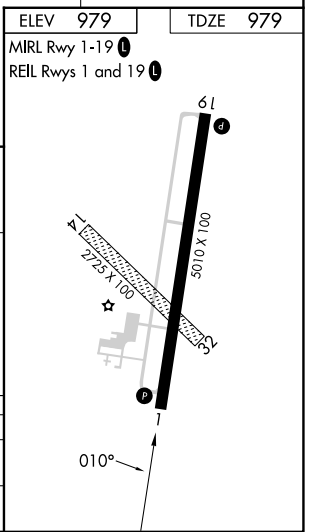

LOC/DME I-DLL	APP CRS	Rwy Ldg	5010
109.15	010°	TDZE	979
Chan 28 (Y)		Apt Elev	979

LOC RWY 1

BARABOO/WISCONSIN DELLS RGNL (DLL)

DME required.		MISSED APPROACH: Climb to 4000 direct DLL VORTAC and hold, continue climb-in-hold to 4000.
<p>▽ Circling NA to Rwys 14 and 32.</p> <p>△ NA Rwy 1 helicopter visibility reduction below ¾ SM NA.</p>	AWOS-3 118.325	MADISON APP CON ★ 135.45 343.7
		UNICOM 123.05 (CTAF) 0