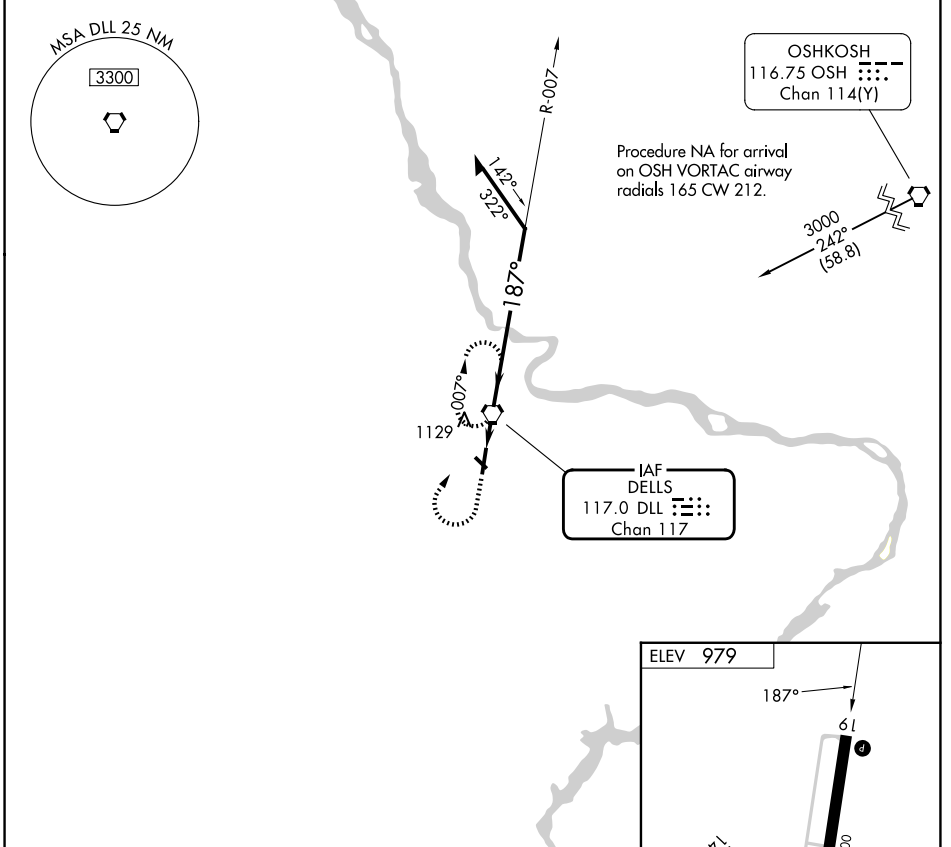

VORTAC DLL 117.0 Chan 117	APP CRS 187°	Rwy Ldg TDZE Apt Elev	N/A N/A 979
---	------------------------	-----------------------------	--

VOR-A

BARABOO/WISCONSIN DELLS RGNL (DLL)

⚠ Circling NA to Rwy 14 and 32.

MISSED APPROACH: Climb to 2500 then climbing right turn to 3300 direct DLL VORTAC and hold, continue climb-in-hold to 3300.

AWOS-3 118.325	MADISON APP CON ★ 135.45 343.7	UNICOM 123.05(CTAF)
--------------------------	--	-------------------------------

CATEGORY	A	B	C	D	FAF to MAP 1.3 NM					
CIRCLING	1520-1	541 (600-1)	1580-1¾ 601 (700-1¾)	NA	Knots	60	90	120	150	180
					Min:Sec	1:18	0:52	0:39	0:31	0:26