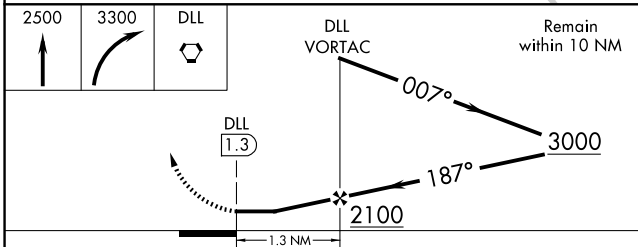

VORTAC DLL 117.0 Chan 117	APP CRS 187°	Rwy Ldg TDZE Apt Elev	N/A N/A 979
---	------------------------	-----------------------------	--

VOR-A

BARABOO/WISCONSIN DELLS RGNL (DLL)

⚠ Circling NA to Rwy 14 and 32.

MISSED APPROACH: Climb to 2500 then climbing right turn to 3300 direct DLL VORTAC and hold, continue climb-in-hold to 3300.

AWOS-3 118.325	MADISON APP CON ★ 135.45 343.7	UNICOM 123.05(CTAF)
--------------------------	--	-------------------------------