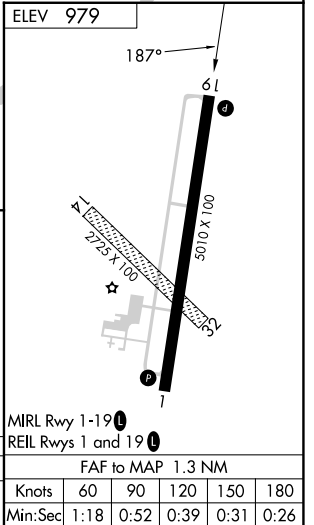

VORTAC DLL 117.0 Chan 117	APP CRS 187°	Rwy Ldg TDZE Apt Elev	N/A N/A 979
---	------------------------	-----------------------------	--

VOR-A

BARABOO/WISCONSIN DELLS RGNL (DLL)

⚠ Circling NA to Rwy 14 and 32.

MISSED APPROACH: Climb to 2500 then climbing right turn to 3300 direct DLL VORTAC and hold, continue climb-in-hold to 3300.

AWOS-3 118.325	MADISON APP CON ★ 135.45 343.7	UNICOM 123.05(CTAF)
--------------------------	--	-------------------------------

CATEGORY	A	B	C	D	FAF to MAP 1.3 NM					
CIRCLING	1520-1	541 (600-1)	1580-1¾ 601 (700-1¾)	NA	Knots	60	90	120	150	180
					Min:Sec	1:18	0:52	0:39	0:31	0:26