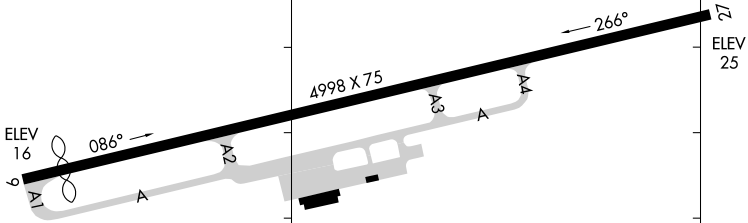

26134

AIRPORT DIAGRAM

EUGENIO MARIA DE HOSTOS (MAZ)(TJMZ)
AL-5328 (FAA)
MAYAGUEZ, PUERTO RICO

CLNC DEL
121.7
CTAF/UNICOM
122.8

FIELD
ELEV
29

D

18°16.0'N

↑
↑
MAG 10° W
JANUARY 1985
ANNUAL RATE OF CHANGE
0.1° W

18°15.5'N

SE-3, 14 MAY 2026 to 11 JUN 2026

SE-3, 14 MAY 2026 to 11 JUN 2026

18°15.0'N

RWY 09-27
S-85, D-108, 2D-170

67°09.0'W

67°08.5'W

AIRPORT DIAGRAM

26134

MAYAGUEZ, PUERTO RICO
EUGENIO MARIA DE HOSTOS (MAZ)(TJMZ)