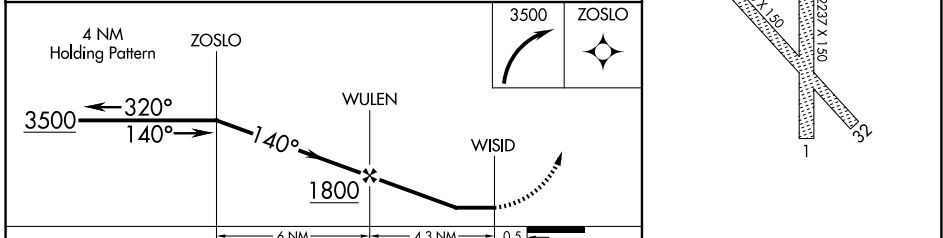

APP CRS	Rwy Ldg	N/A
140°	TDZE	N/A
	Apt Elev	250

RNAV (GPS)-A

OKTIBBEHA (M51)

<p>▽ DME/DME RNP-0.3 NA. Procedure NA at night. Use Golden Triangle Rgnl altimeter setting; when not received, use George M Bryan altimeter setting and increase all MDA 20 feet.</p> <p>△ NA</p>	<p>MISSED APPROACH: Climbing right turn 3500 direct ZOSLO and hold.</p>
---	---

<p>GTR AWOS-3PT 126.375</p>	<p>COLUMBUS APP CON ★ 135.6 323.275</p>	<p>UNICOM 122.8 (CTAF)</p>
--	--	---------------------------------------

SC-4, 14 MAY 2026 to 11 JUN 2026

SC-4, 14 MAY 2026 to 11 JUN 2026