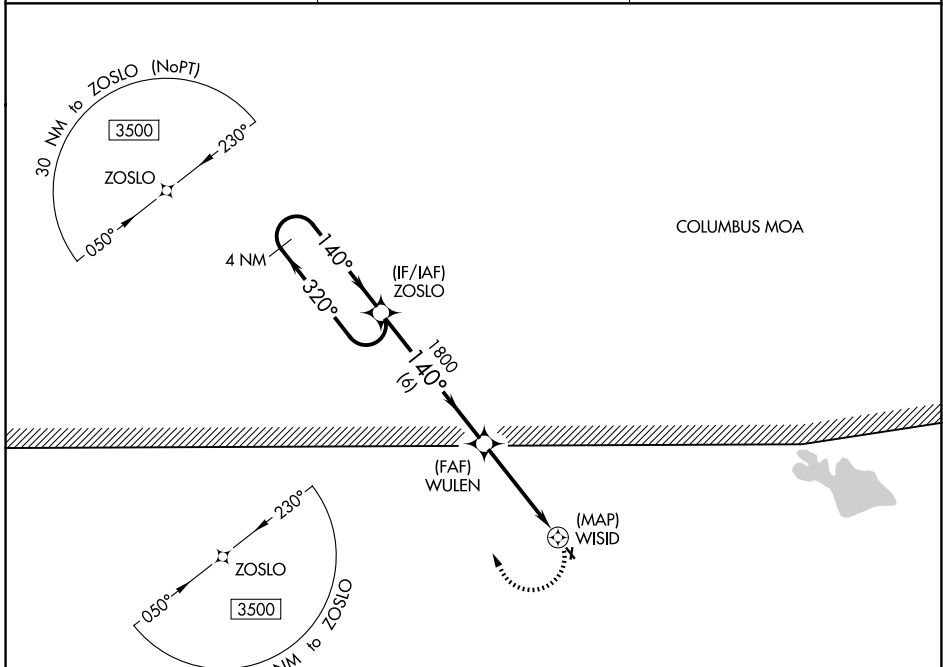

APP CRS	Rwy Ldg	N/A
140°	TDZE	N/A
	Apt Elev	250

RNAV (GPS)-A

OKTIBBEHA (M51)

<p>▽ DME/DME RNP-0.3 NA. Procedure NA at night. Use Golden Triangle Rgnl altimeter setting; when not received, use George M Bryan altimeter setting and increase all MDA 20 feet.</p> <p>△ NA</p>	<p>MISSED APPROACH: Climbing right turn 3500 direct ZOSLO and hold.</p>
---	---

<p>GTR AWOS-3PT 126.375</p>	<p>COLUMBUS APP CON ★ 135.6 323.275</p>	<p>UNICOM 122.8 (CTAF)</p>
--	--	---------------------------------------

SC-4, 14 MAY 2026 to 11 JUN 2026

SC-4, 14 MAY 2026 to 11 JUN 2026

CATEGORY	A	B	C	D
CIRCLING	760-1 510 (600-1)	840-1 590 (600-1)	NA	