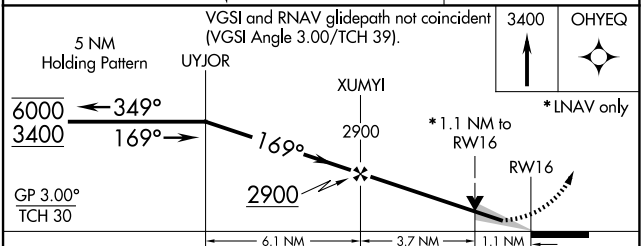

WAAS CH 40104 W16A	APP CRS 169°	Rwy Ldg 4797 TDZE 1319 Apt Elev 1319
--	------------------------	---

RNAV (GPS) RWY 16

ESTHERVILLE MUNI (EST)

RNP APCH.

⚠ Circling NA to Rwy 6 and 24. Baro-VNAV and VDP NA when using Jackson altimeter setting. For uncompensated Baro-VNAV systems, LNAV/VNAV NA below -17°C or above 54°C. When local altimeter setting not received, use Jackson altimeter setting and increase all DA/MDA 60 feet.

MISSED APPROACH: Climb to 3400 direct OHYEQ and hold.

ASOS 121.425	MINNEAPOLIS CENTER 127.75 257.7	UNICOM 122.975 (CTAF) 0
------------------------	---	-----------------------------------

ELEV 1319	TDZE 1319
-----------	-----------