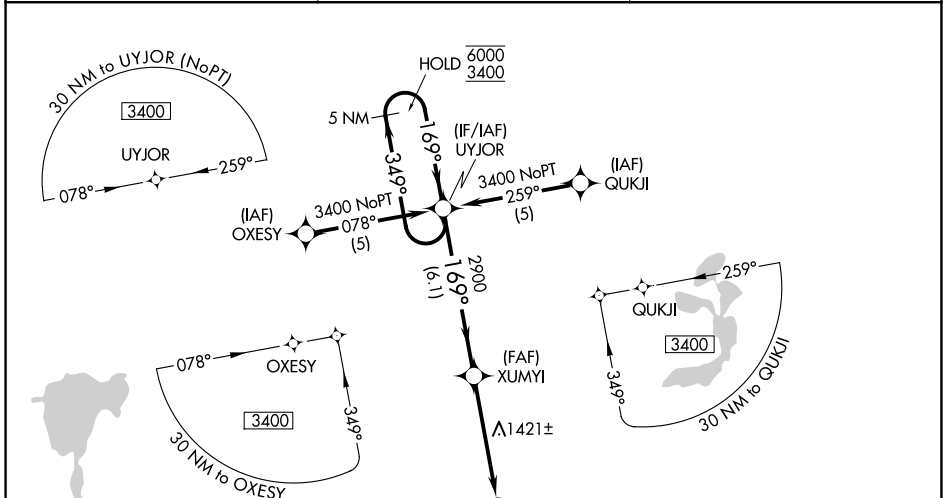

WAAS CH 40104 W16A	APP CRS 169°	Rwy Ldg 4797 TDZE 1319 Apt Elev 1319
--	------------------------	---

RNAV (GPS) RWY 16

ESTHERVILLE MUNI (EST)

RNP APCH.

⚠ Circling NA to Rwy 6 and 24. Baro-VNAV and VDP NA when using Jackson altimeter setting. For uncompensated Baro-VNAV systems, LNAV/VNAV NA below -17°C or above 54°C. When local altimeter setting not received, use Jackson altimeter setting and increase all DA/MDA 60 feet.

MISSED APPROACH: Climb to 3400 direct OHYEQ and hold.

ASOS 121.425	MINNEAPOLIS CENTER 127.75 257.7	UNICOM 122.975 (CTAF) 0
------------------------	---	-----------------------------------

ELEV 1319	TDZE 1319
-----------	-----------

CATEGORY	A	B	C	D
LPV DA	1569-1	250 (300-1)		NA
LNAV/VNAV DA	1608-1	289 (300-1)		NA
LNAV MDA	1720-1	401 (500-1)		NA
CIRCLING	1720-1 401 (500-1)	1840-1 521 (600-1)		NA

NC-3, 14 MAY 2026 to 11 JUN 2026

NC-3, 14 MAY 2026 to 11 JUN 2026