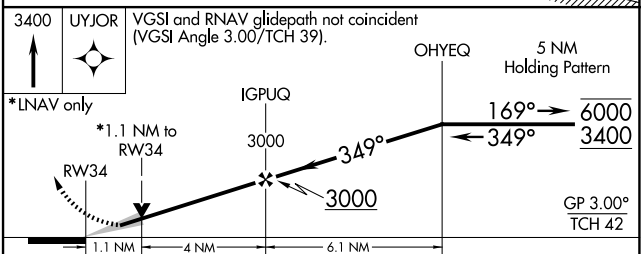

RNAV (GPS) RWY 34

ESTHERVILLE MUNI (EST)

RNP APCH.	MISSED APPROACH: Climb to 3400 direct UYJOR and hold.
-----------	-------------------------------------------------------

ASOS 121.425	MINNEAPOLIS CENTER 127.75 257.7	UNICOM 122.975 (CTAF) 0
------------------------	-------------------------------------------	------------------------------------------