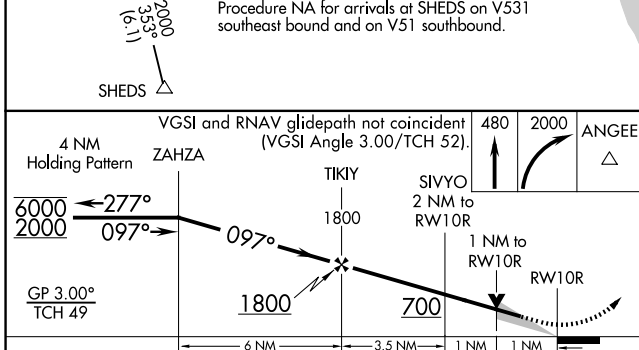

WAAS CH 69529 W10A	APP CRS 097°	Rwy Ldg 6483 TDZE 23 Apt Elev 23
--	------------------------	---

RNAV (GPS) RWY 10R

TREASURE COAST INTL (FPR)

RNP APCH-GPS.

▽ For uncompensated Baro-VNAV systems, procedure NA below 2°C or above 54°C.

MISSED APPROACH: Climb to 480 then climbing right turn to 2000 direct ANGEE and hold.

ATIS 134.825	PALM BEACH APP CON 132.8	FORT PIERCE TOWER ★ 128.2 (CTAF) 0	GND CON (GCO) 119.55
------------------------	------------------------------------	--	--------------------------------

ELEV 23	D TDZE 23
---------	------------------

CATEGORY	A	B	C	D
LPV DA		273-3/4	250 (300-3/4)	
LNNAV/VNAV DA		297-7/8	274 (300-7/8)	
LNNAV MDA		380-1	357 (400-1)	
CIRCLING	460-1 437 (500-1)	480-1 457 (500-1)	880-2 1/2 857 (900-2 1/2)	880-2 3/4 857 (900-2 3/4)