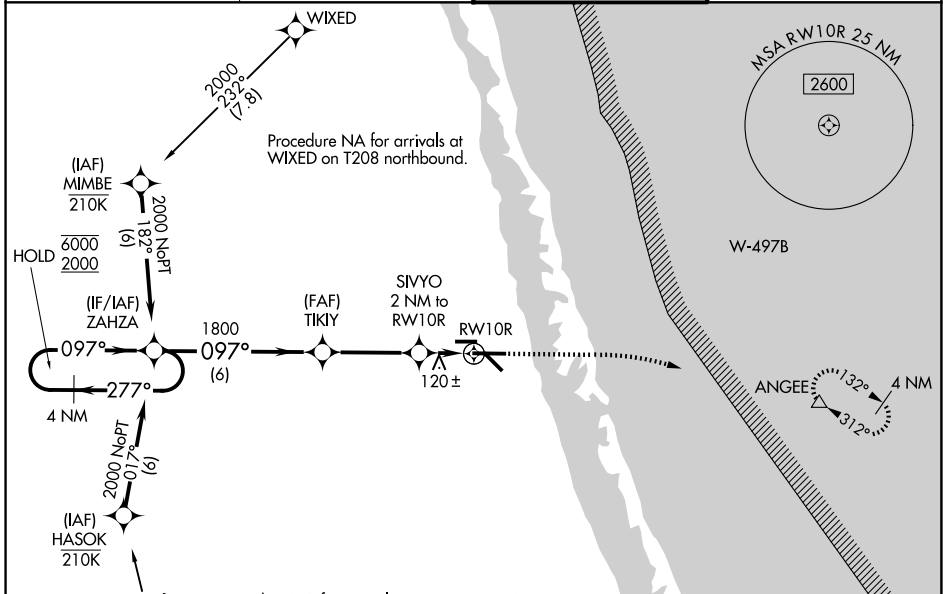

WAAS CH 69529 W10A	APP CRS 097°	Rwy Ldg 6483 TDZE 23 Apt Elev 23
--	------------------------	---

RNAV (GPS) RWY 10R

TREASURE COAST INTL (FPR)

RNP APCH-GPS.

▽ For uncompensated Baro-VNAV systems, procedure NA below 2°C or above 54°C.

MISSED APPROACH: Climb to 480 then climbing right turn to 2000 direct ANGEE and hold.

ATIS 134.825	PALM BEACH APP CON 132.8	FORT PIERCE TOWER ★ 128.2 (CTAF) 0	GND CON (GCO) 119.55
------------------------	------------------------------------	--	--------------------------------

ELEV 23	D TDZE 23
---------	------------------

CATEGORY	A	B	C	D
LPV DA		273-3/4	250 (300-3/4)	
LNNAV/VNAV DA		297-7/8	274 (300-7/8)	
LNNAV MDA		380-1	357 (400-1)	
CIRCLING	460-1 437 (500-1)	480-1 457 (500-1)	880-2 1/2 857 (900-2 1/2)	880-2 3/4 857 (900-2 3/4)

SE-3, 14 MAY 2026 to 11 JUN 2026

SE-3, 14 MAY 2026 to 11 JUN 2026