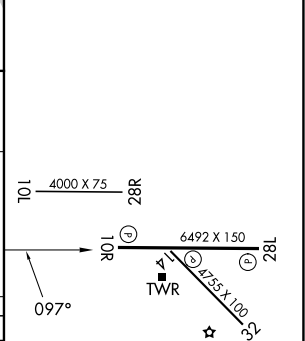

WAAS CH 69529 W10A	APP CRS 097°	Rwy Ldg 6483 TDZE 23 Apt Elev 23
--	------------------------	---

RNAV (GPS) RWY 10R

TREASURE COAST INTL (FPR)

RNP APCH-GPS.

▽ For uncompensated Baro-VNAV systems, procedure NA below 2°C or above 54°C.

MISSED APPROACH: Climb to 480 then climbing right turn to 2000 direct ANGEE and hold.

ATIS 134.825	PALM BEACH APP CON 132.8	FORT PIERCE TOWER ★ 128.2 (CTAF) 0	GND CON (GCO) 119.55
------------------------	------------------------------------	--	--------------------------------

ELEV 23	D TDZE 23
---------	------------------

CATEGORY	A	B	C	D
LPV DA		273-3/4	250 (300-3/4)	
LNNAV/VNAV DA		297-7/8	274 (300-7/8)	
LNNAV MDA		380-1	357 (400-1)	
CIRCLING	460-1 437 (500-1)	480-1 457 (500-1)	880-2 1/2 857 (900-2 1/2)	880-2 3/4 857 (900-2 3/4)