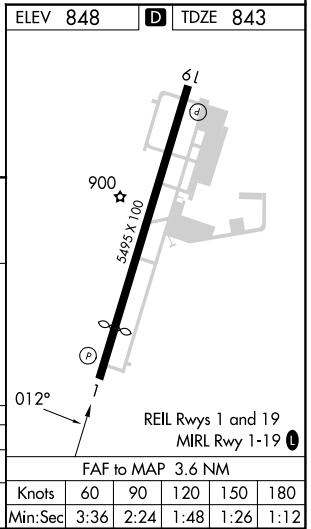

LOC HLE 108.3	APP CRS 012°	Rwy Ldg TDZE Apt Elev	4641 843 848
-------------------------	------------------------	-----------------------------	---

LOC RWY 1

SKYLARK FLD (I.L.E.)

ADF required.	MISSED APPROACH: Climb to 1500 then climbing right turn to 3100 direct IRESH LOM and hold, continue climb-in-hold to 3100.
NA	Circling Rwy 19 NA at night.

SC-3, 14 MAY 2026 to 11 JUN 2026

SC-3, 14 MAY 2026 to 11 JUN 2026

CATEGORY	A	B	C	D
S-1	1160-1	317 (400-1)		NA
CIRCLING	1300-1 452 (500-1)	1340-1 492 (500-1)	1440-1½ 592 (600-1½)	NA

FAF to MAP 3.6 NM					
Knots	60	90	120	150	180
Min:Sec	3:36	2:24	1:48	1:26	1:12