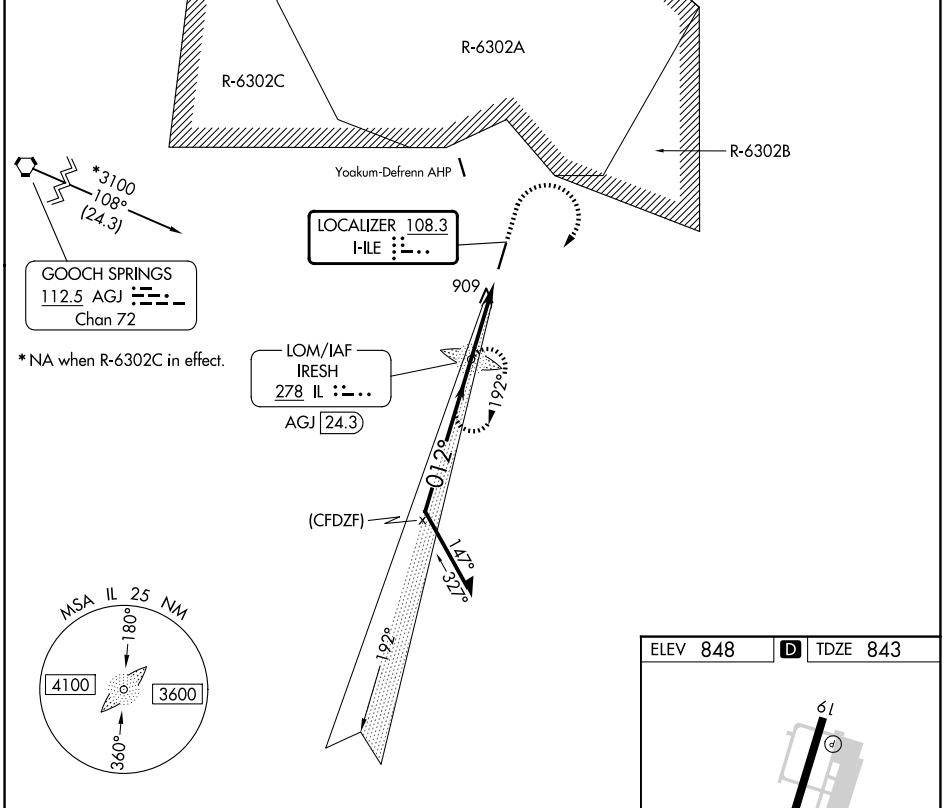

LOC HLE 108.3	APP CRS 012°	Rwy Ldg TDZE Apt Elev	4641 843 848
-------------------------	------------------------	-----------------------------	---

LOC RWY 1

SKYLARK FLD (I.L.E.)

ADF required.	MISSED APPROACH: Climb to 1500 then climbing right turn to 3100 direct IRESH LOM and hold, continue climb-in-hold to 3100.
NA	Circling Rwy 19 NA at night.

AWOS-3PT 128.575	GRAY APP CON 120,075 323,15	CLNC DEL 121.7	UNICOM 122.7 (CTAF) 0
----------------------------	---------------------------------------	--------------------------	---------------------------------

SC-3, 14 MAY 2026 to 11 JUN 2026

SC-3, 14 MAY 2026 to 11 JUN 2026

CATEGORY	A	B	C	D
S-1	1160-1	317 (400-1)		NA
CIRCLING	1300-1 452 (500-1)	1340-1 492 (500-1)	1440-1½ 592 (600-1½)	NA

FAF to MAP 3.6 NM					
Knots	60	90	120	150	180
Min:Sec	3:36	2:24	1:48	1:26	1:12