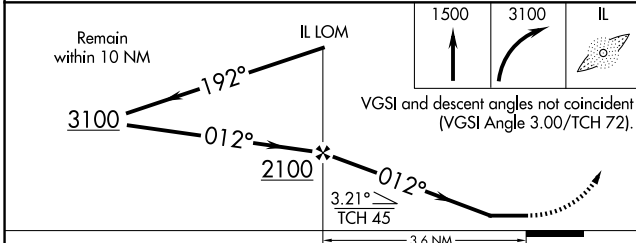

LOC HLE 108.3	APP CRS 012°	Rwy Ldg TDZE Apt Elev	4641 843 848
-------------------------	------------------------	-----------------------------	---

LOC RWY 1

SKYLARK FLD (I.L.E.)

ADF required.	MISSED APPROACH: Climb to 1500 then climbing right turn to 3100 direct IRESH LOM and hold, continue climb-in-hold to 3100.
NA	Circling Rwy 19 NA at night.

AWOS-3PT 128.575	GRAY APP CON 120,075 323,15	CLNC DEL 121.7	UNICOM 122.7 (CTAF) 0
----------------------------	---------------------------------------	--------------------------	---------------------------------

SC-3, 14 MAY 2026 to 11 JUN 2026

SC-3, 14 MAY 2026 to 11 JUN 2026

CATEGORY	A	B	C	D
S-1	1160-1	317 (400-1)		NA
CIRCLING	1300-1 452 (500-1)	1340-1 492 (500-1)	1440-1½ 592 (600-1½)	NA

FAF to MAP 3.6 NM					
Knots	60	90	120	150	180
Min:Sec	3:36	2:24	1:48	1:26	1:12