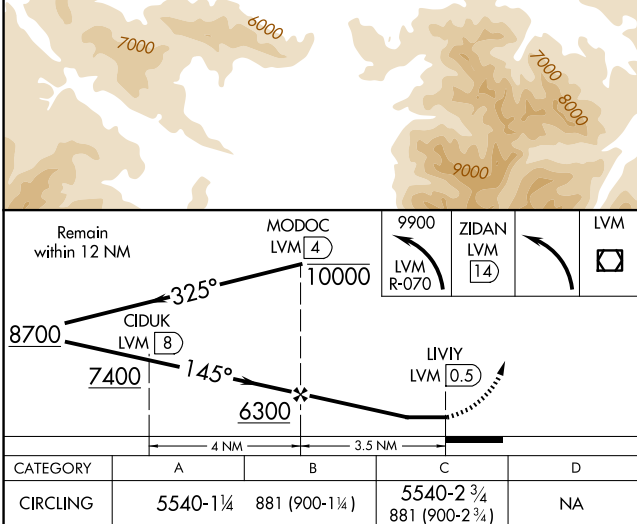

VOR/DME LVM 116.1 Chan 108	APP CRS 145°	Rwy Ldg TDZE Apt Elev 4659	N/A N/A N/A
--	------------------------	--------------------------------------	-------------------

VOR/DME-B MISSION FLD (LVM)

⚠ Circling NA for Cats C southeast of Rwy 4-22.
⚠ Circling NA to Rwy 8-26 and 13-31.

MISSED APPROACH: Climbing left turn to 9900 via LVM VOR/DME R-070 to ZIDAN/14 DME and left turn direct LVM VOR/DME and hold.

ASOS 135.275	BIG SKY APP CON ★ 119.55 235.775	UNICOM 123.0 (CTAF)
------------------------	--	-------------------------------

CATEGORY	A	B	C	D
CIRCLING	5540-1¼	881 (900-1¼)	5540-2¾ 881 (900-2¾)	NA

NW-1, 14 MAY 2026 to 11 JUN 2026

NW-1, 14 MAY 2026 to 11 JUN 2026