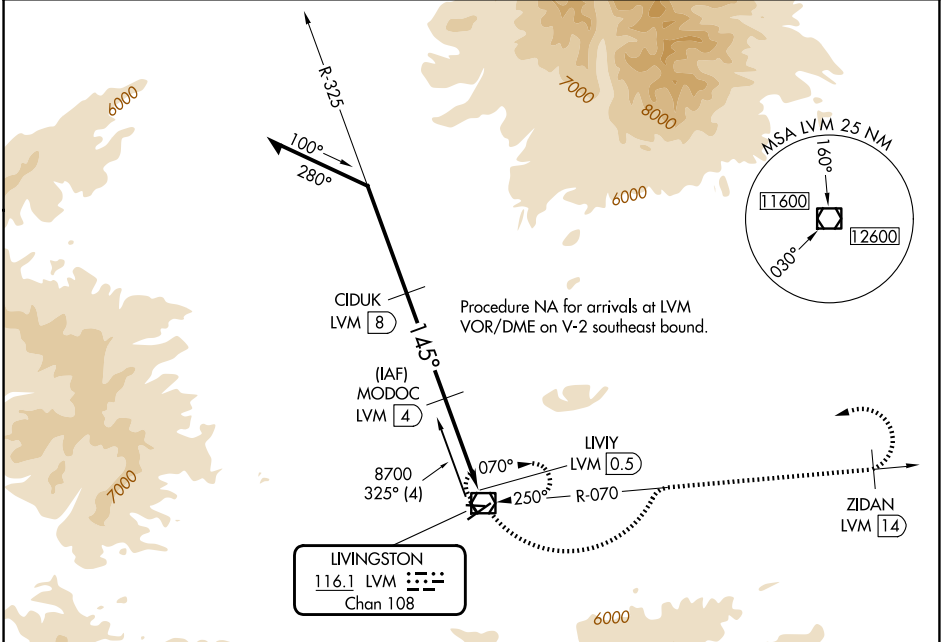

VOR/DME LVM 116.1 Chan 108	APP CRS 145°	Rwy Ldg TDZE Apt Elev 4659	N/A N/A N/A
--	------------------------	--------------------------------------	-------------------

VOR/DME-B MISSION FLD (LVM)

⚠ Circling NA for Cats C southeast of Rwy 4-22.
⚠ Circling NA to Rwy 8-26 and 13-31.

MISSED APPROACH: Climbing left turn to 9900 via LVM VOR/DME R-070 to ZIDAN/14 DME and left turn direct LVM VOR/DME and hold.

ASOS 135.275	BIG SKY APP CON ★ 119.55 235.775	UNICOM 123.0 (CTAF)
------------------------	--	-------------------------------

CATEGORY	A	B	C	D
CIRCLING	5540-1¼	881 (900-1¼)	5540-2¾ 881 (900-2¾)	NA

NW-1, 14 MAY 2026 to 11 JUN 2026

NW-1, 14 MAY 2026 to 11 JUN 2026