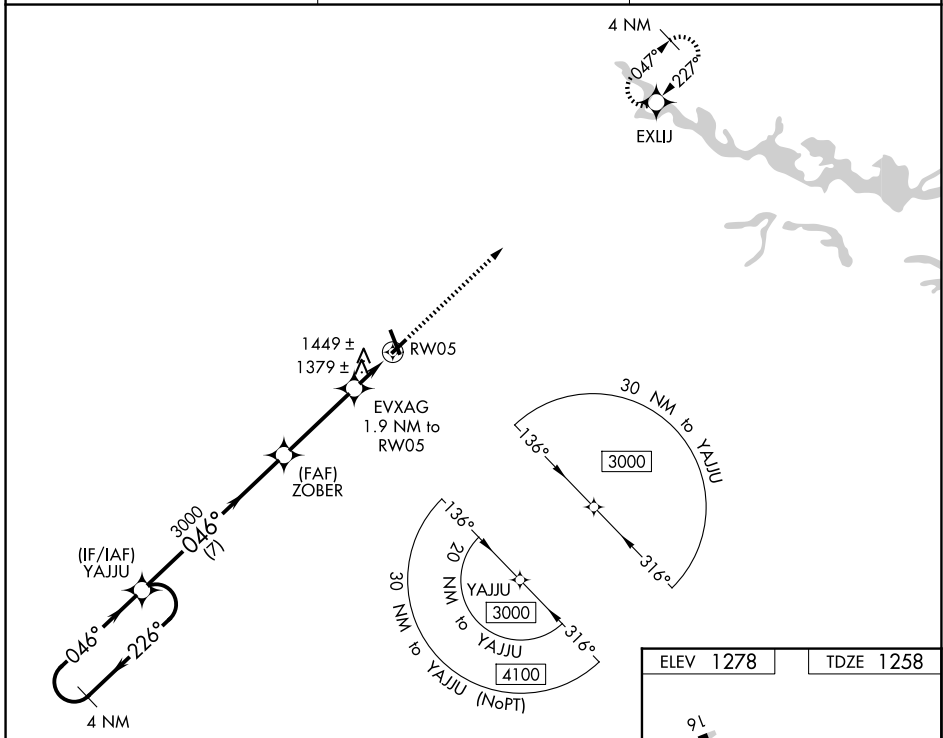

WAAS CH 50532 W05A	APP CRS 046°	Rwy Ldg TDZE Apt Elev	3600 1258 1278
--	------------------------	-----------------------------	---

RNAV (GPS) RWY 5

MARSHFIELD MUNI (MFI)

▽ DME/DME RNP-0.3 NA. When local altimeter setting not received, use Central Wisconsin altimeter setting and increase all MDA 60 feet, increase visibility LP Cat C/D ¼.

⚠ MISSED APPROACH: Climb to 3000 direct EXLJ and hold.

ASOS 121.575	MINNEAPOLIS CENTER 124.4 317.7	UNICOM 123.0 (CTAF) 0
------------------------	--	---------------------------------

ELEV 1278	TDZE 1258
-----------	-----------

CATEGORY	A	B	C	D
LP MDA	1640-1	382 (400-1)	1640-1½	382 (500-1½)
INAV MDA	1700-1	442 (500-1)	1700-1¾	442 (500-1¾)
CIRCLING	1760-1	482 (500-1)	2020-2¼ 742 (800-2¼)	2020-2½ 742 (800-2½)

EC-3, 14 MAY 2026 to 11 JUN 2026