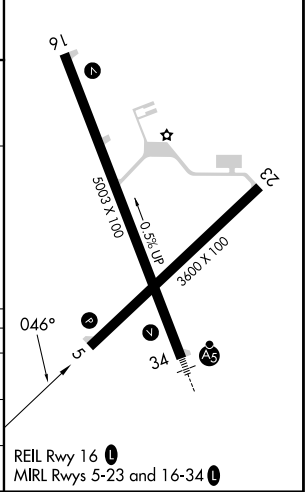

WAAS CH 50532 W05A	APP CRS 046°	Rwy Ldg TDZE Apt Elev	3600 1258 1278
--	------------------------	-----------------------------	---

RNAV (GPS) RWY 5

MARSHFIELD MUNI (MFI)

▽ DME/DME RNP-0.3 NA. When local altimeter setting not received, use Central Wisconsin altimeter setting and increase all MDA 60 feet, increase visibility LP Cat C/D ¼.

⚠ MISSED APPROACH: Climb to 3000 direct EXLJ and hold.

ASOS 121.575	MINNEAPOLIS CENTER 124.4 317.7	UNICOM 123.0 (CTAF) 0
------------------------	--	---------------------------------

ELEV 1278	TDZE 1258
-----------	-----------