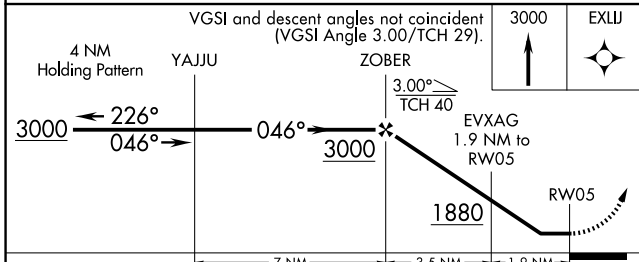

WAAS CH 50532 W05A	APP CRS 046°	Rwy Ldg TDZE Apt Elev	3600 1258 1278
--	------------------------	-----------------------------	---

RNAV (GPS) RWY 5

MARSHFIELD MUNI (MFI)

▽ DME/DME RNP-0.3 NA. When local altimeter setting not received, use Central Wisconsin altimeter setting and increase all MDA 60 feet, increase visibility LP Cat C/D ¼.

⚠ MISSED APPROACH: Climb to 3000 direct EXLJ and hold.

ASOS 121.575	MINNEAPOLIS CENTER 124.4 317.7	UNICOM 123.0 (CTAF) 0
------------------------	--	---------------------------------

ELEV 1278	TDZE 1258
-----------	-----------