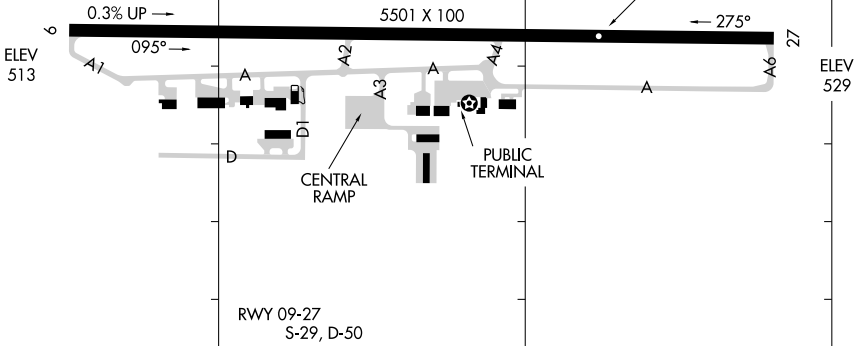

FIELD
ELEV
529

38°14.5' N

86°57.5' W

86°57.0' W

86°56.5' W

AIRPORT DIAGRAM

26134

HUNTINGBURG, INDIANA
HUNTINGBURG (HNB)