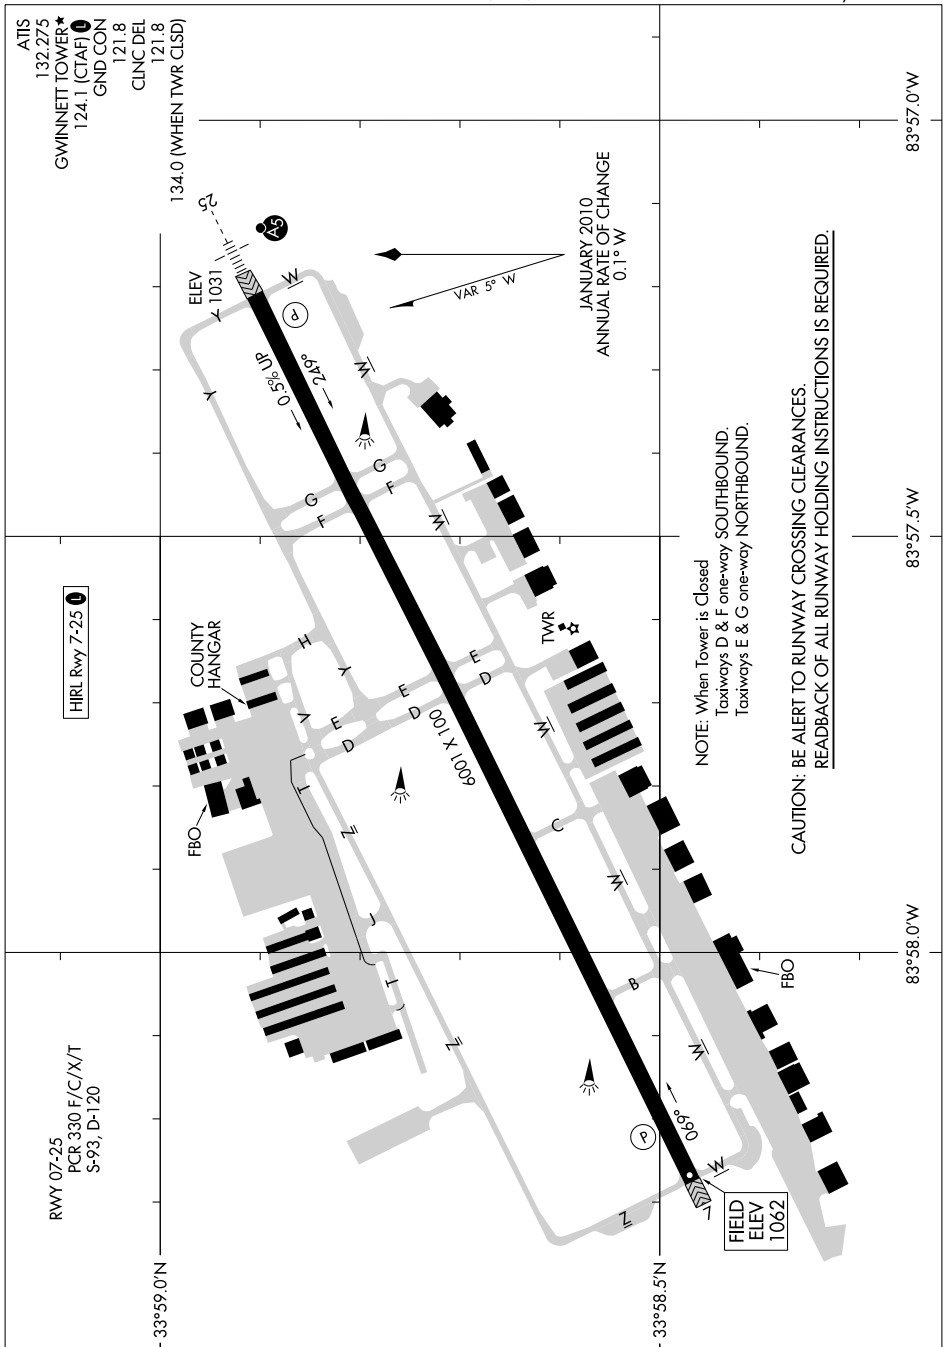

# AIRPORT DIAGRAM

AL-5385 (FAA) GWINNETT COUNTY/BRISCOE FLD (LZU)  
LAWRENCEVILLE, GEORGIA

SE-4, 14 MAY 2026 to 11 JUN 2026

# AIRPORT DIAGRAM

LAWRENCEVILLE, GEORGIA  
GWINNETT COUNTY/BRISCOE FLD (LZU)

SE-4, 14 MAY 2026 to 11 JUN 2026