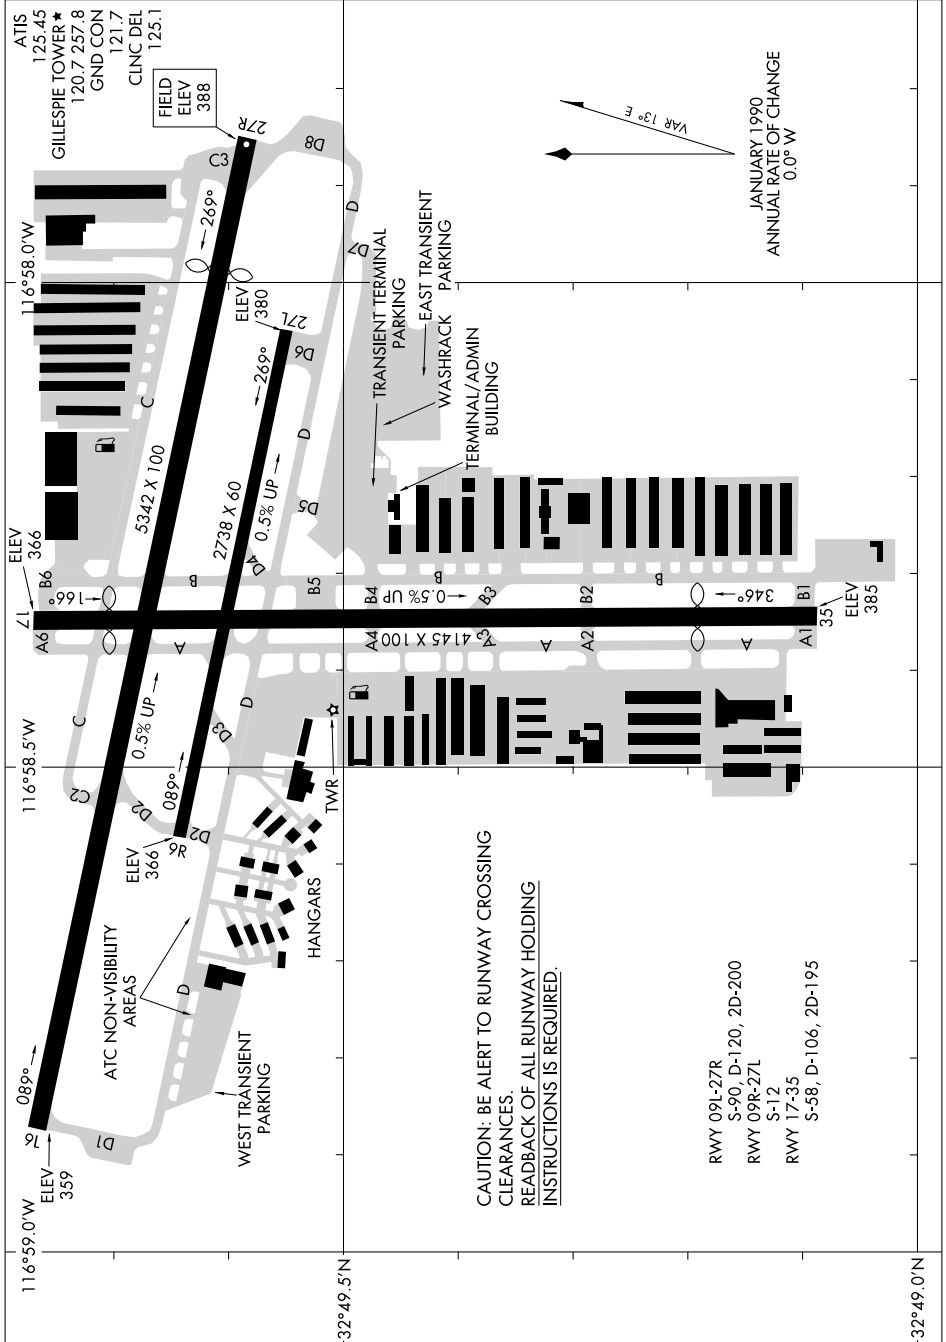

# AIRPORT DIAGRAM

AL-5402 (FAA)

GILLESPIE FLD (S/E) SAN DIEGO/EL CAJON, CALIFORNIA

SW-3, 14 MAY 2026 to 11 JUN 2026

SW-3, 14 MAY 2026 to 11 JUN 2026

# AIRPORT DIAGRAM

SAN DIEGO/EL CAJON, CALIFORNIA GILLESPIE FLD (S/E)